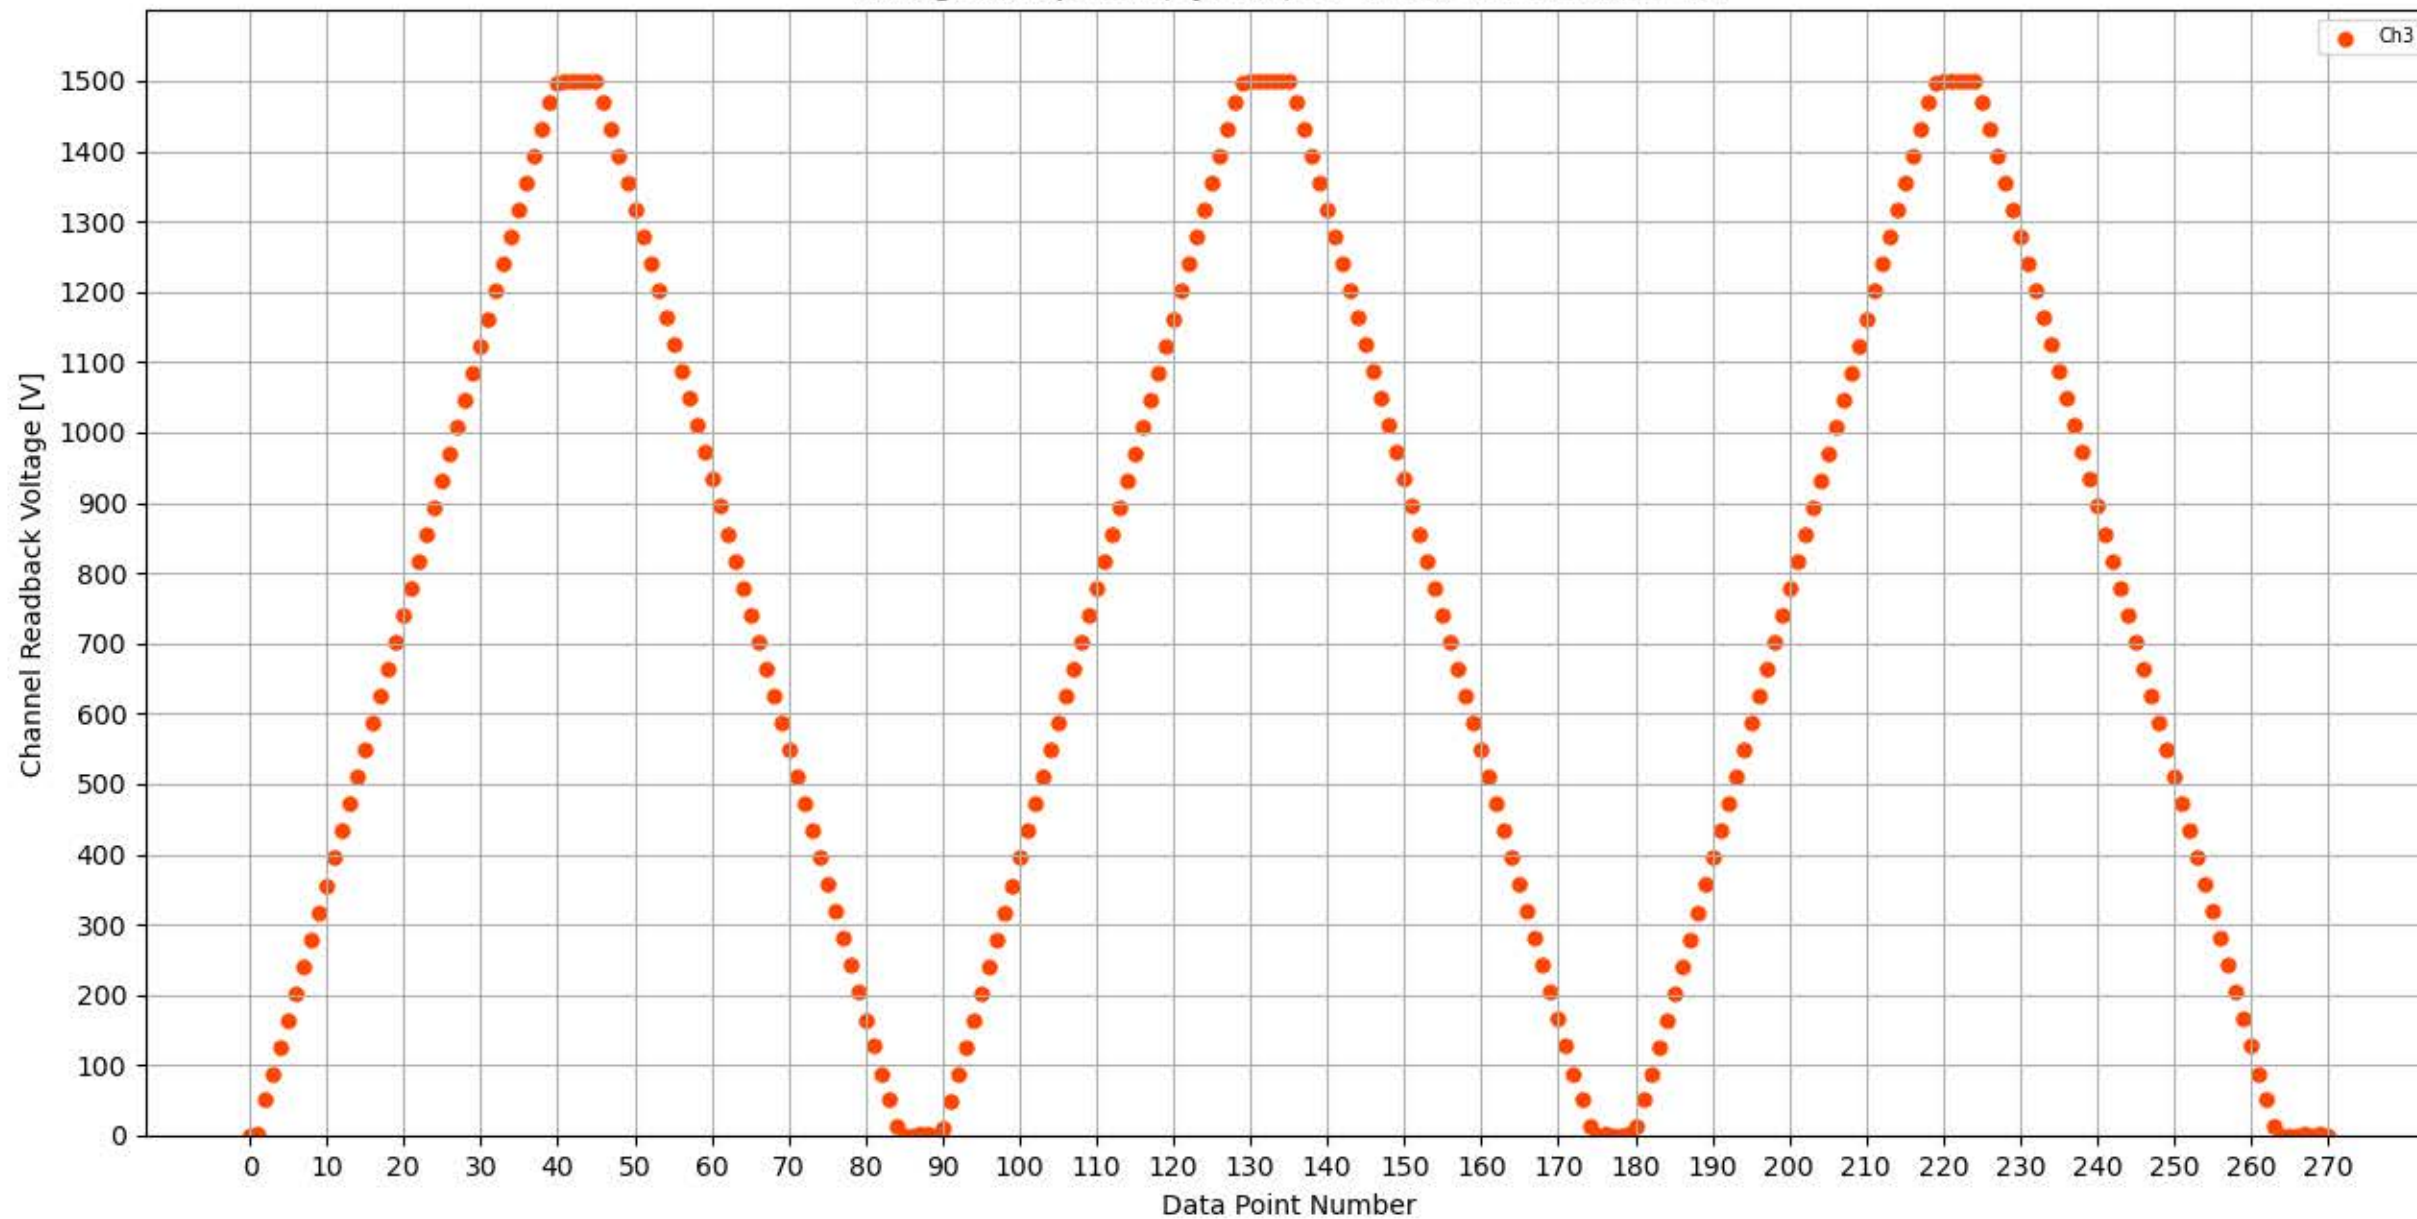

Voltage Ramp Test (Python) Bd #262, Slot #11, Ch #0

Voltage Ramp Test (Python) Bd #262, Slot #11, Ch #1

Voltage Ramp Test (Python) Bd #262, Slot #11, Ch #2

Voltage Ramp Test (Python) Bd #262, Slot #11, Ch #3