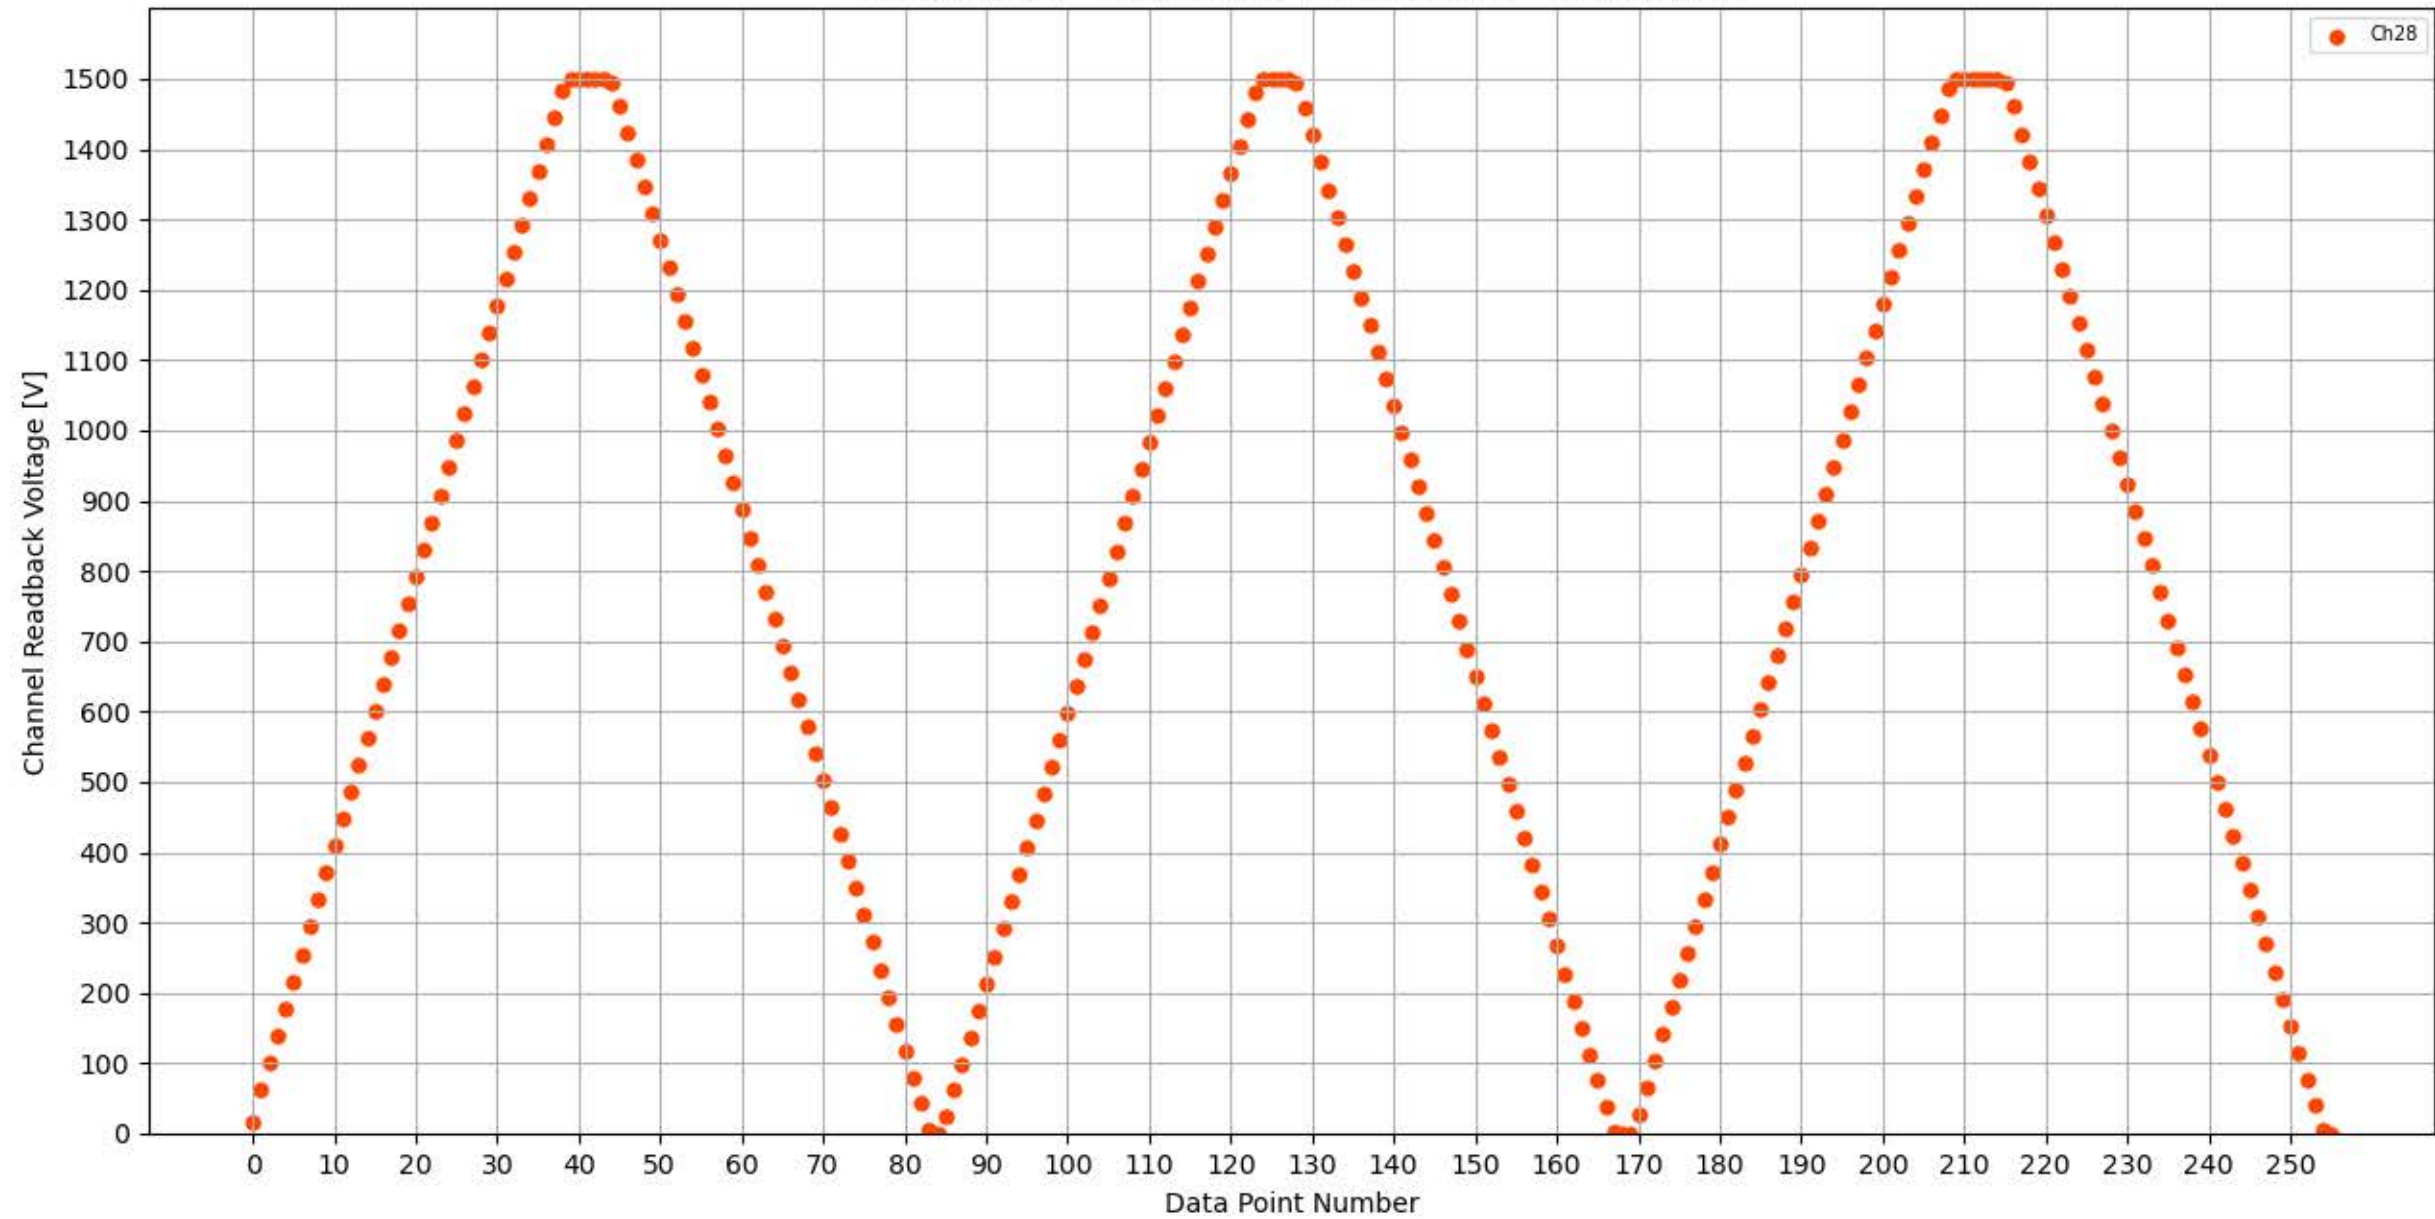

Voltage Ramp Test (Python) Bd #262, Slot #11, Ch #29

Voltage Ramp Test (Python) Bd #262, Slot #11, Ch #28