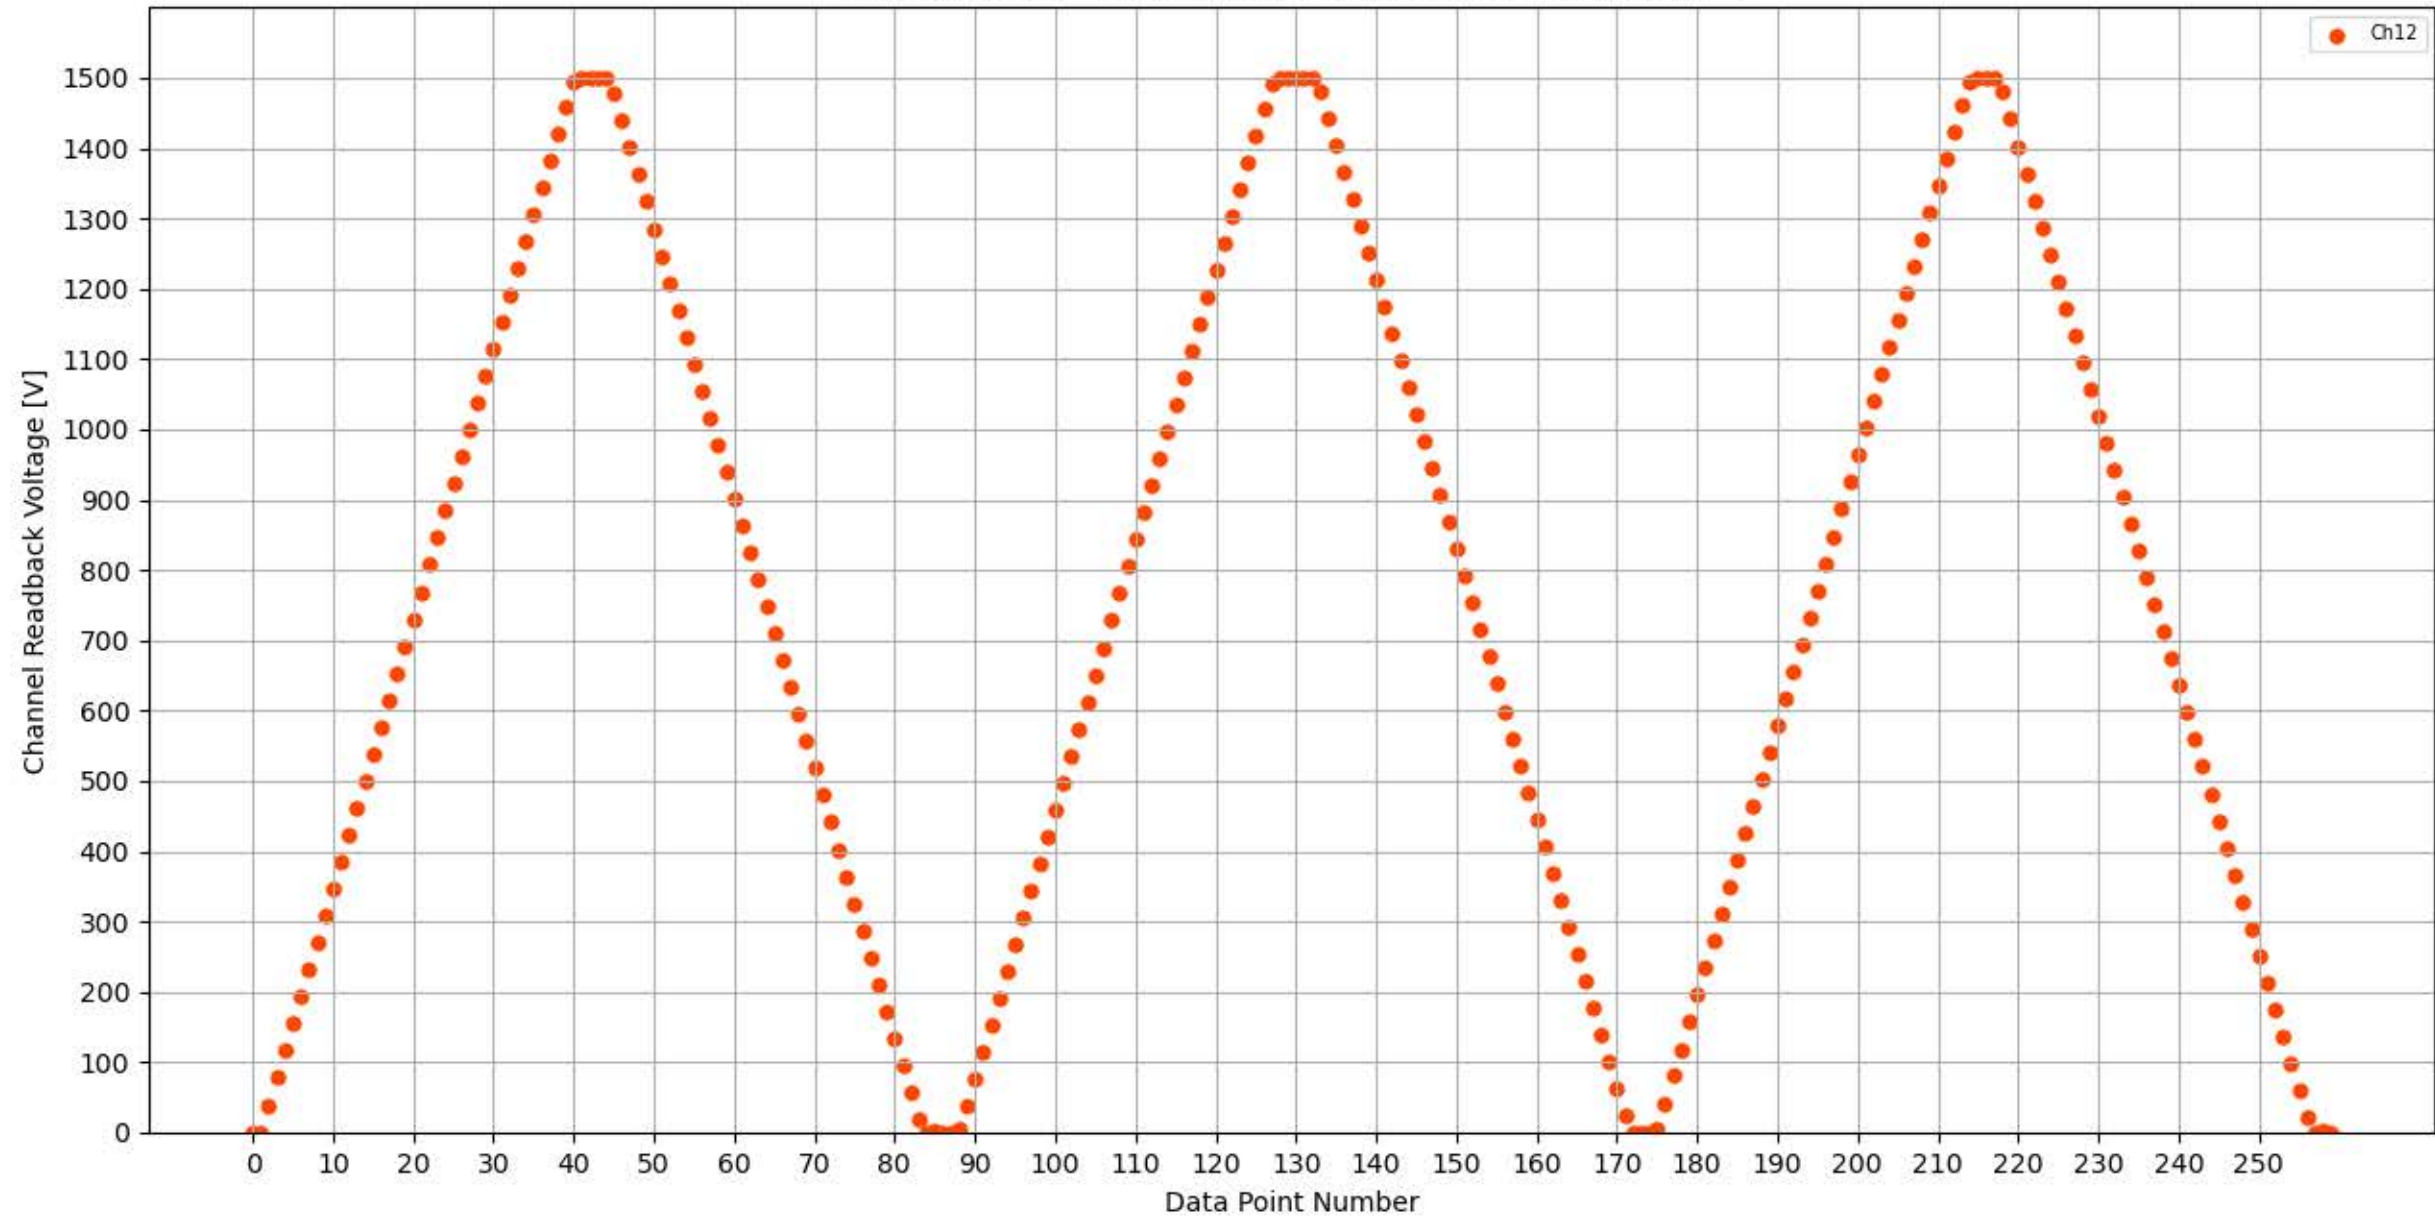

Voltage Ramp Test (Python) Bd #262, Slot #11, Ch #13

Voltage Ramp Test (Python) Bd #262, Slot #11, Ch #12