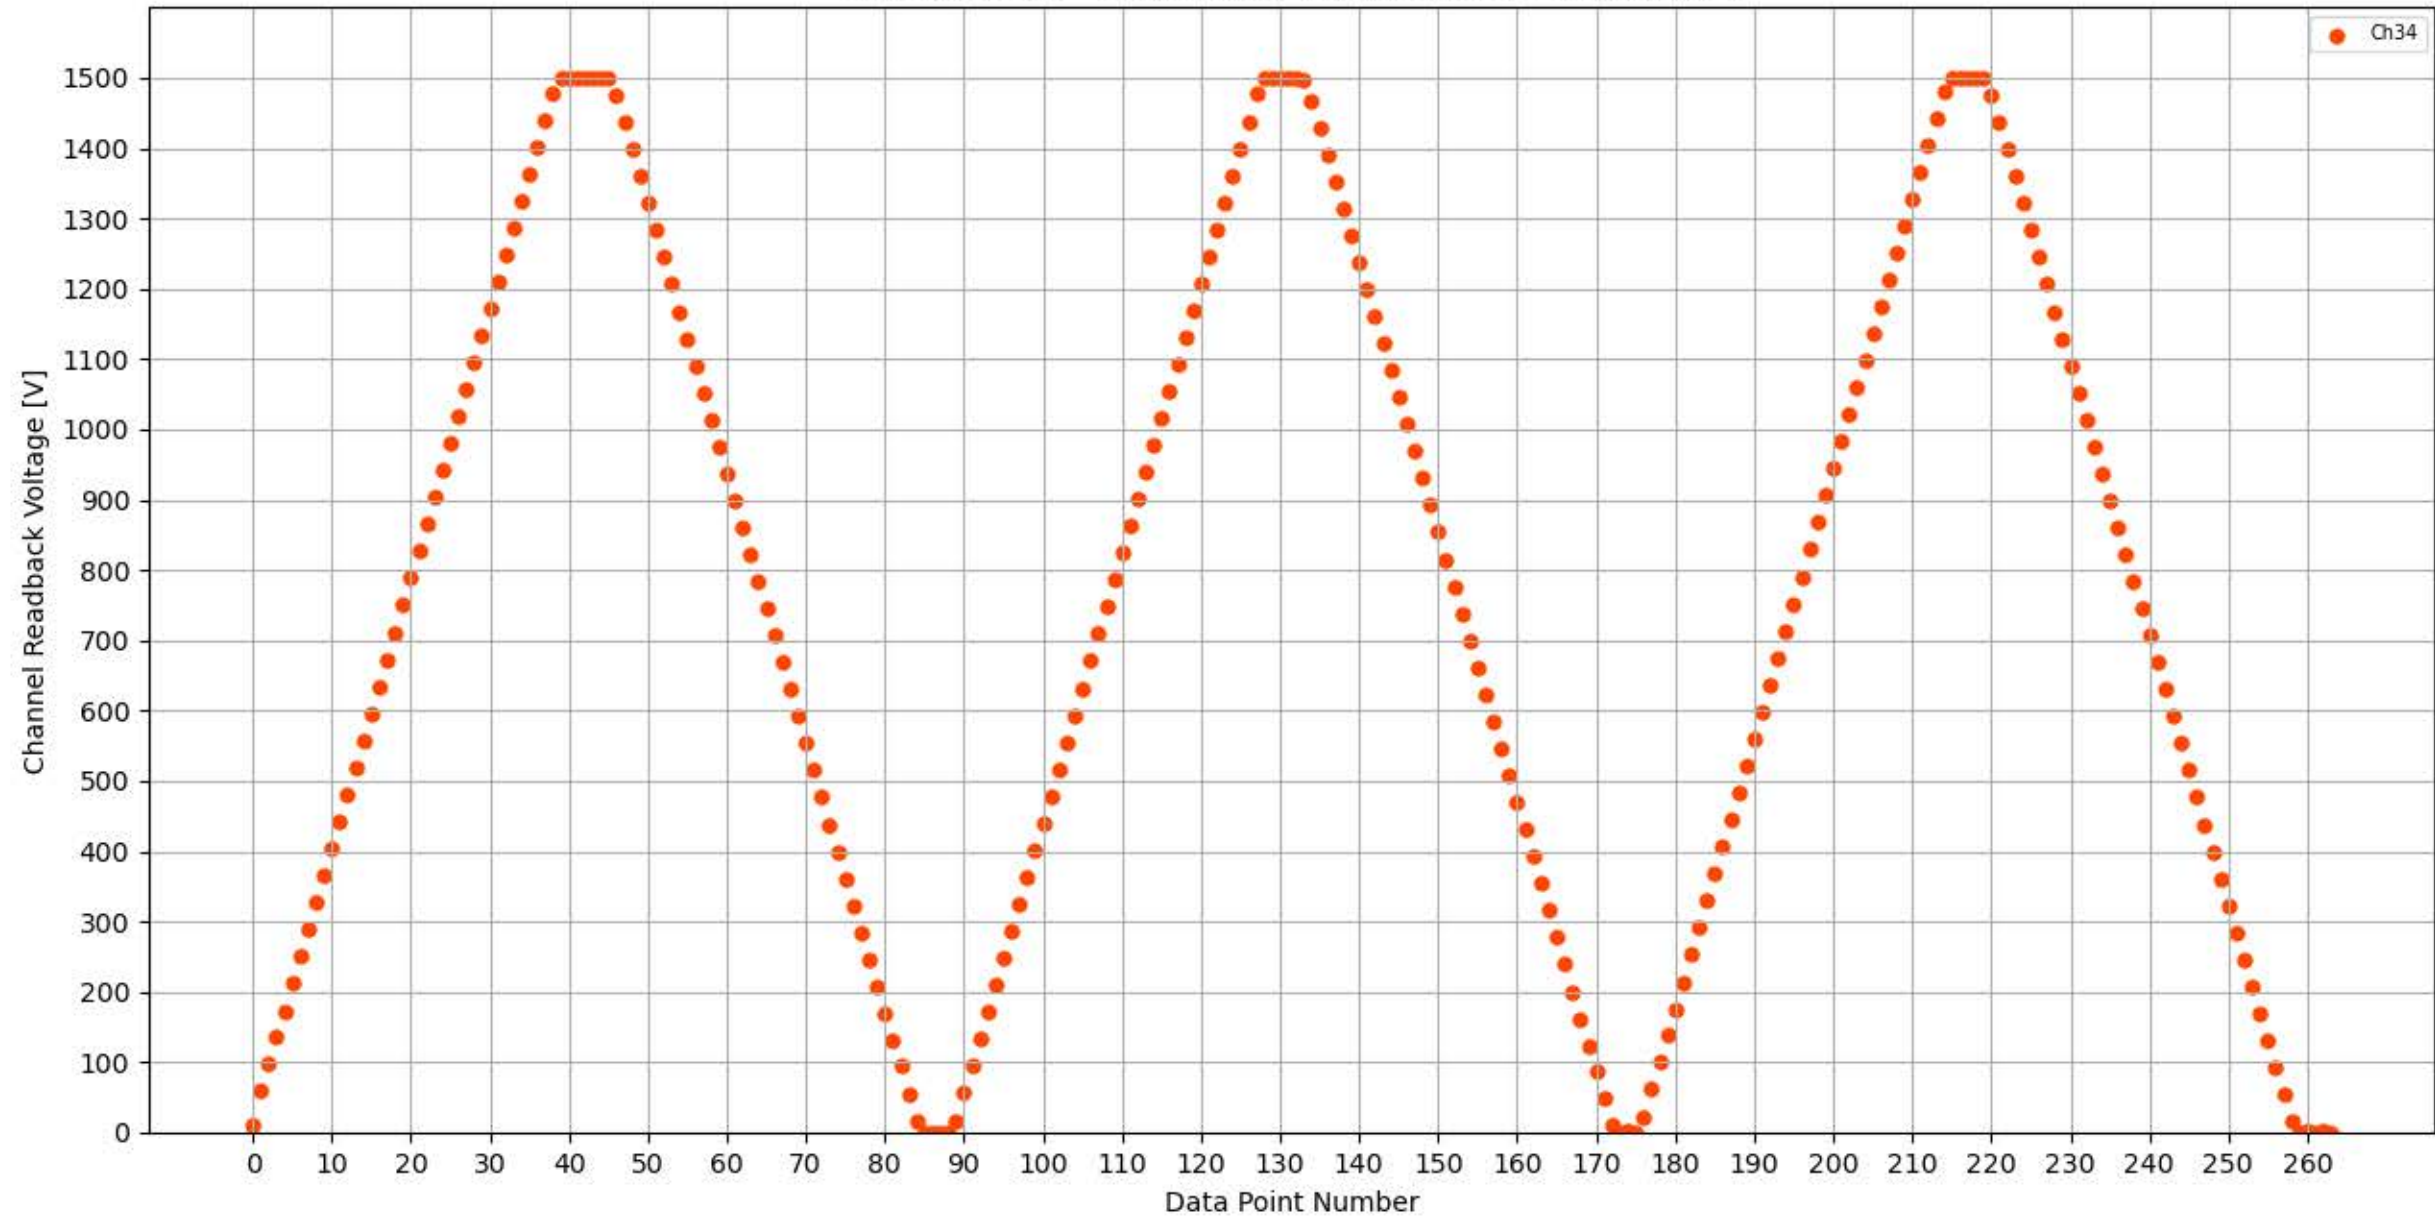

Voltage Ramp Test (Python) Bd #262, Slot #11, Ch #35

Voltage Ramp Test (Python) Bd #262, Slot #11, Ch #34