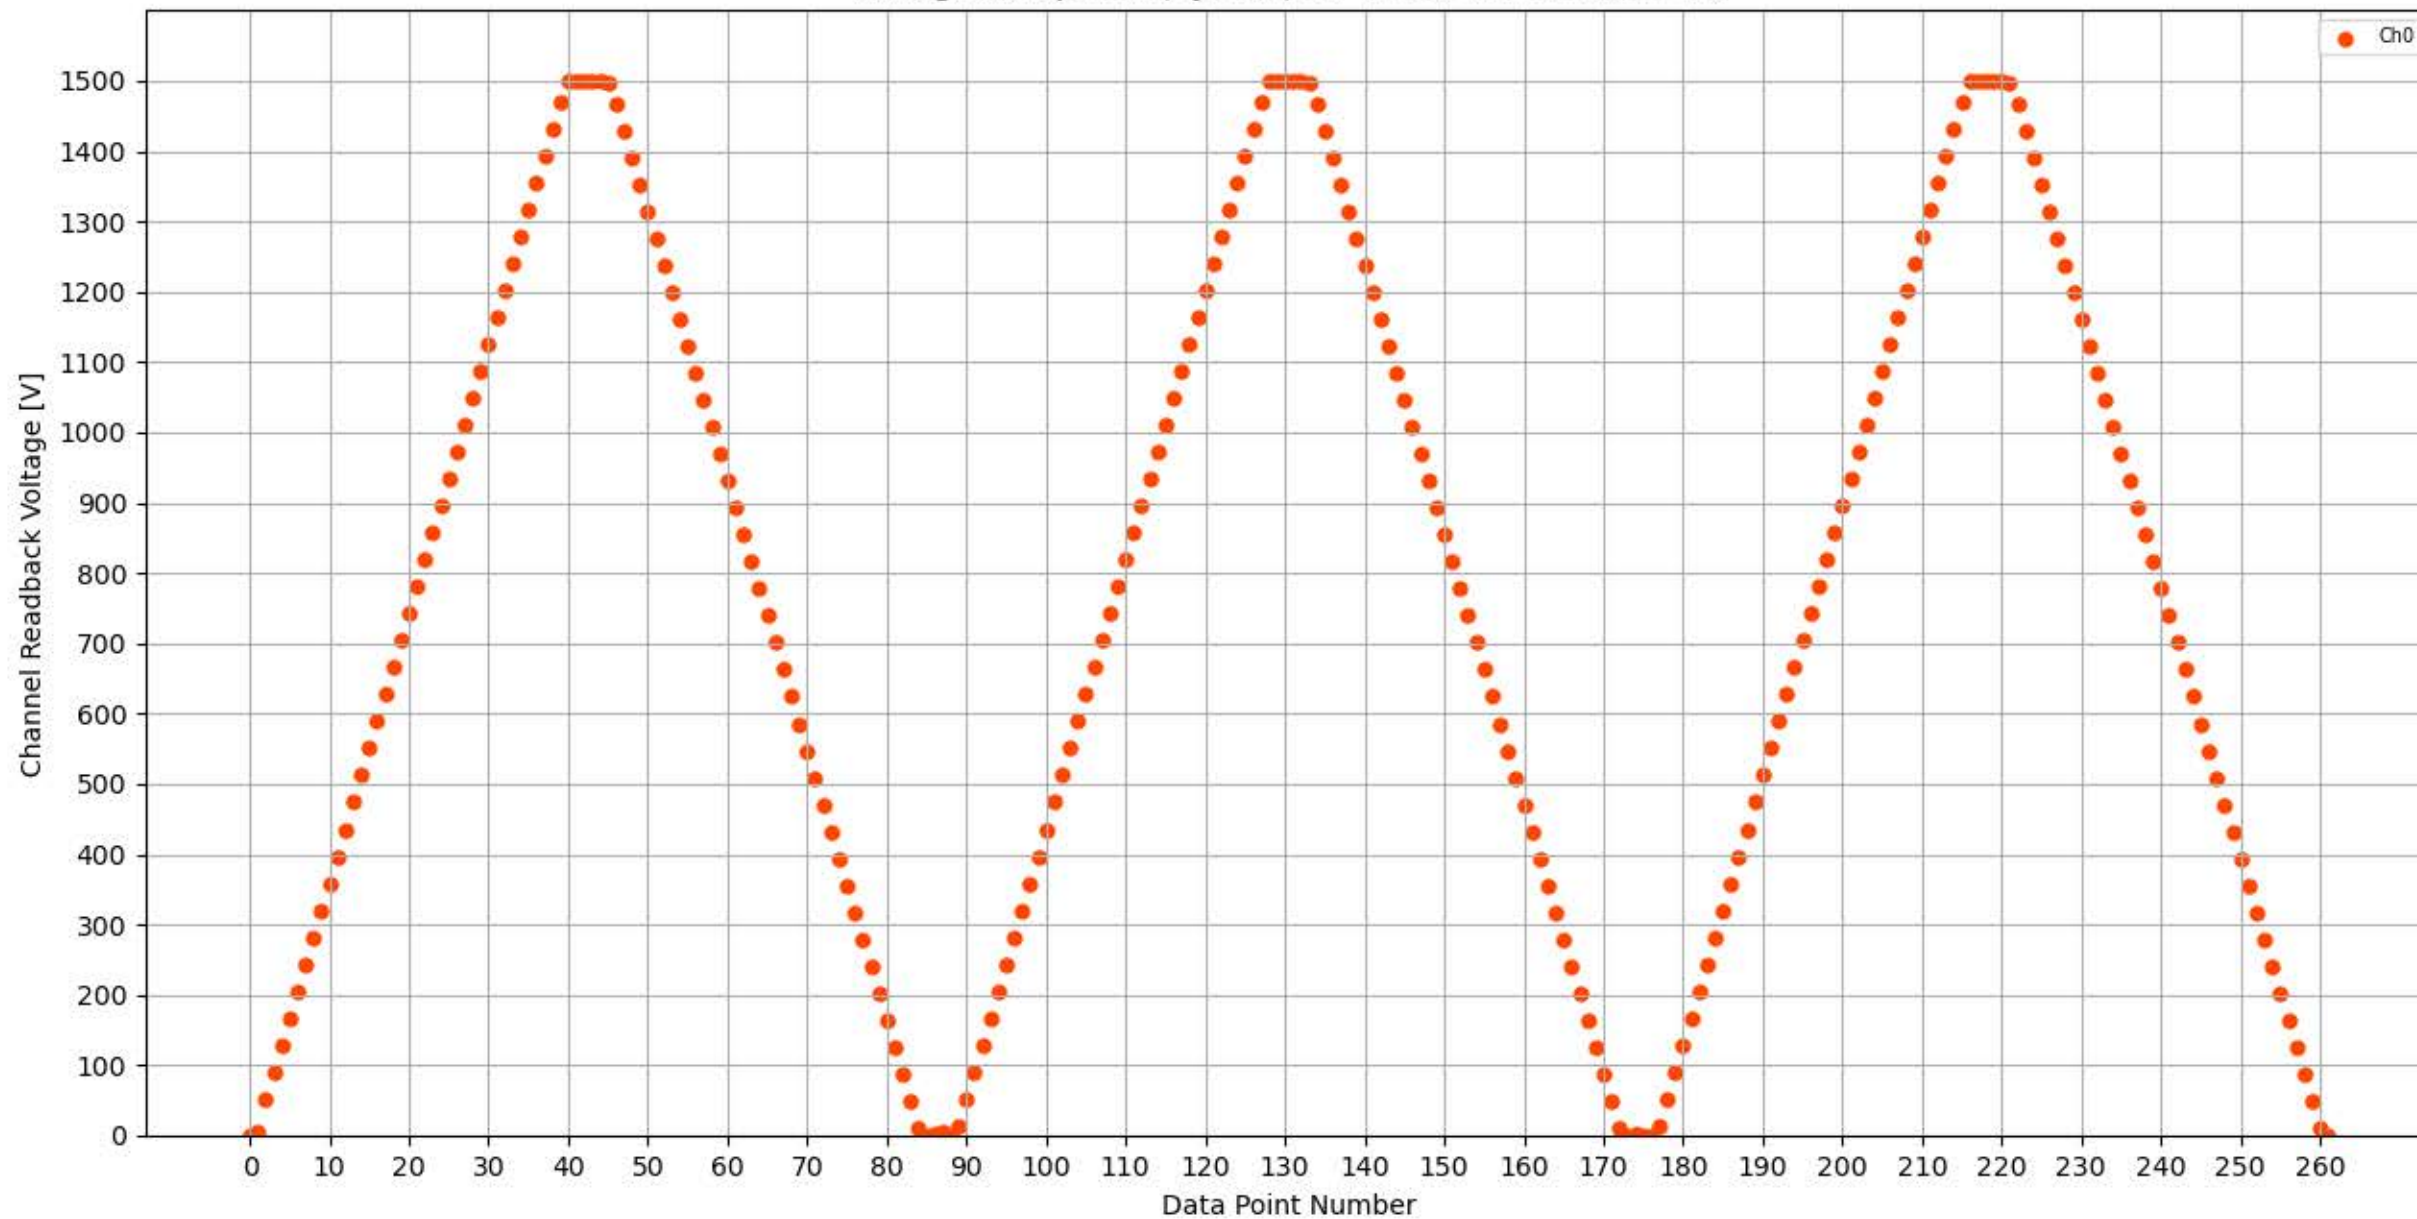

Voltage Ramp Test (Python) Bd #262, Slot #11, Ch #0

Voltage Ramp Test (Python) Bd #262, Slot #11, Ch #1

Voltage Ramp Test (Python) Bd #262, Slot #11, Ch #2

Voltage Ramp Test (Python) Bd #262, Slot #11, Ch #3

Voltage Ramp Test (Python) Bd #262, Slot #11, Ch #4

Voltage Ramp Test (Python) Bd #262, Slot #11, Ch #5

Voltage Ramp Test (Python) Bd #262, Slot #11, Ch #6

Voltage Ramp Test (Python) Bd #262, Slot #11, Ch #7