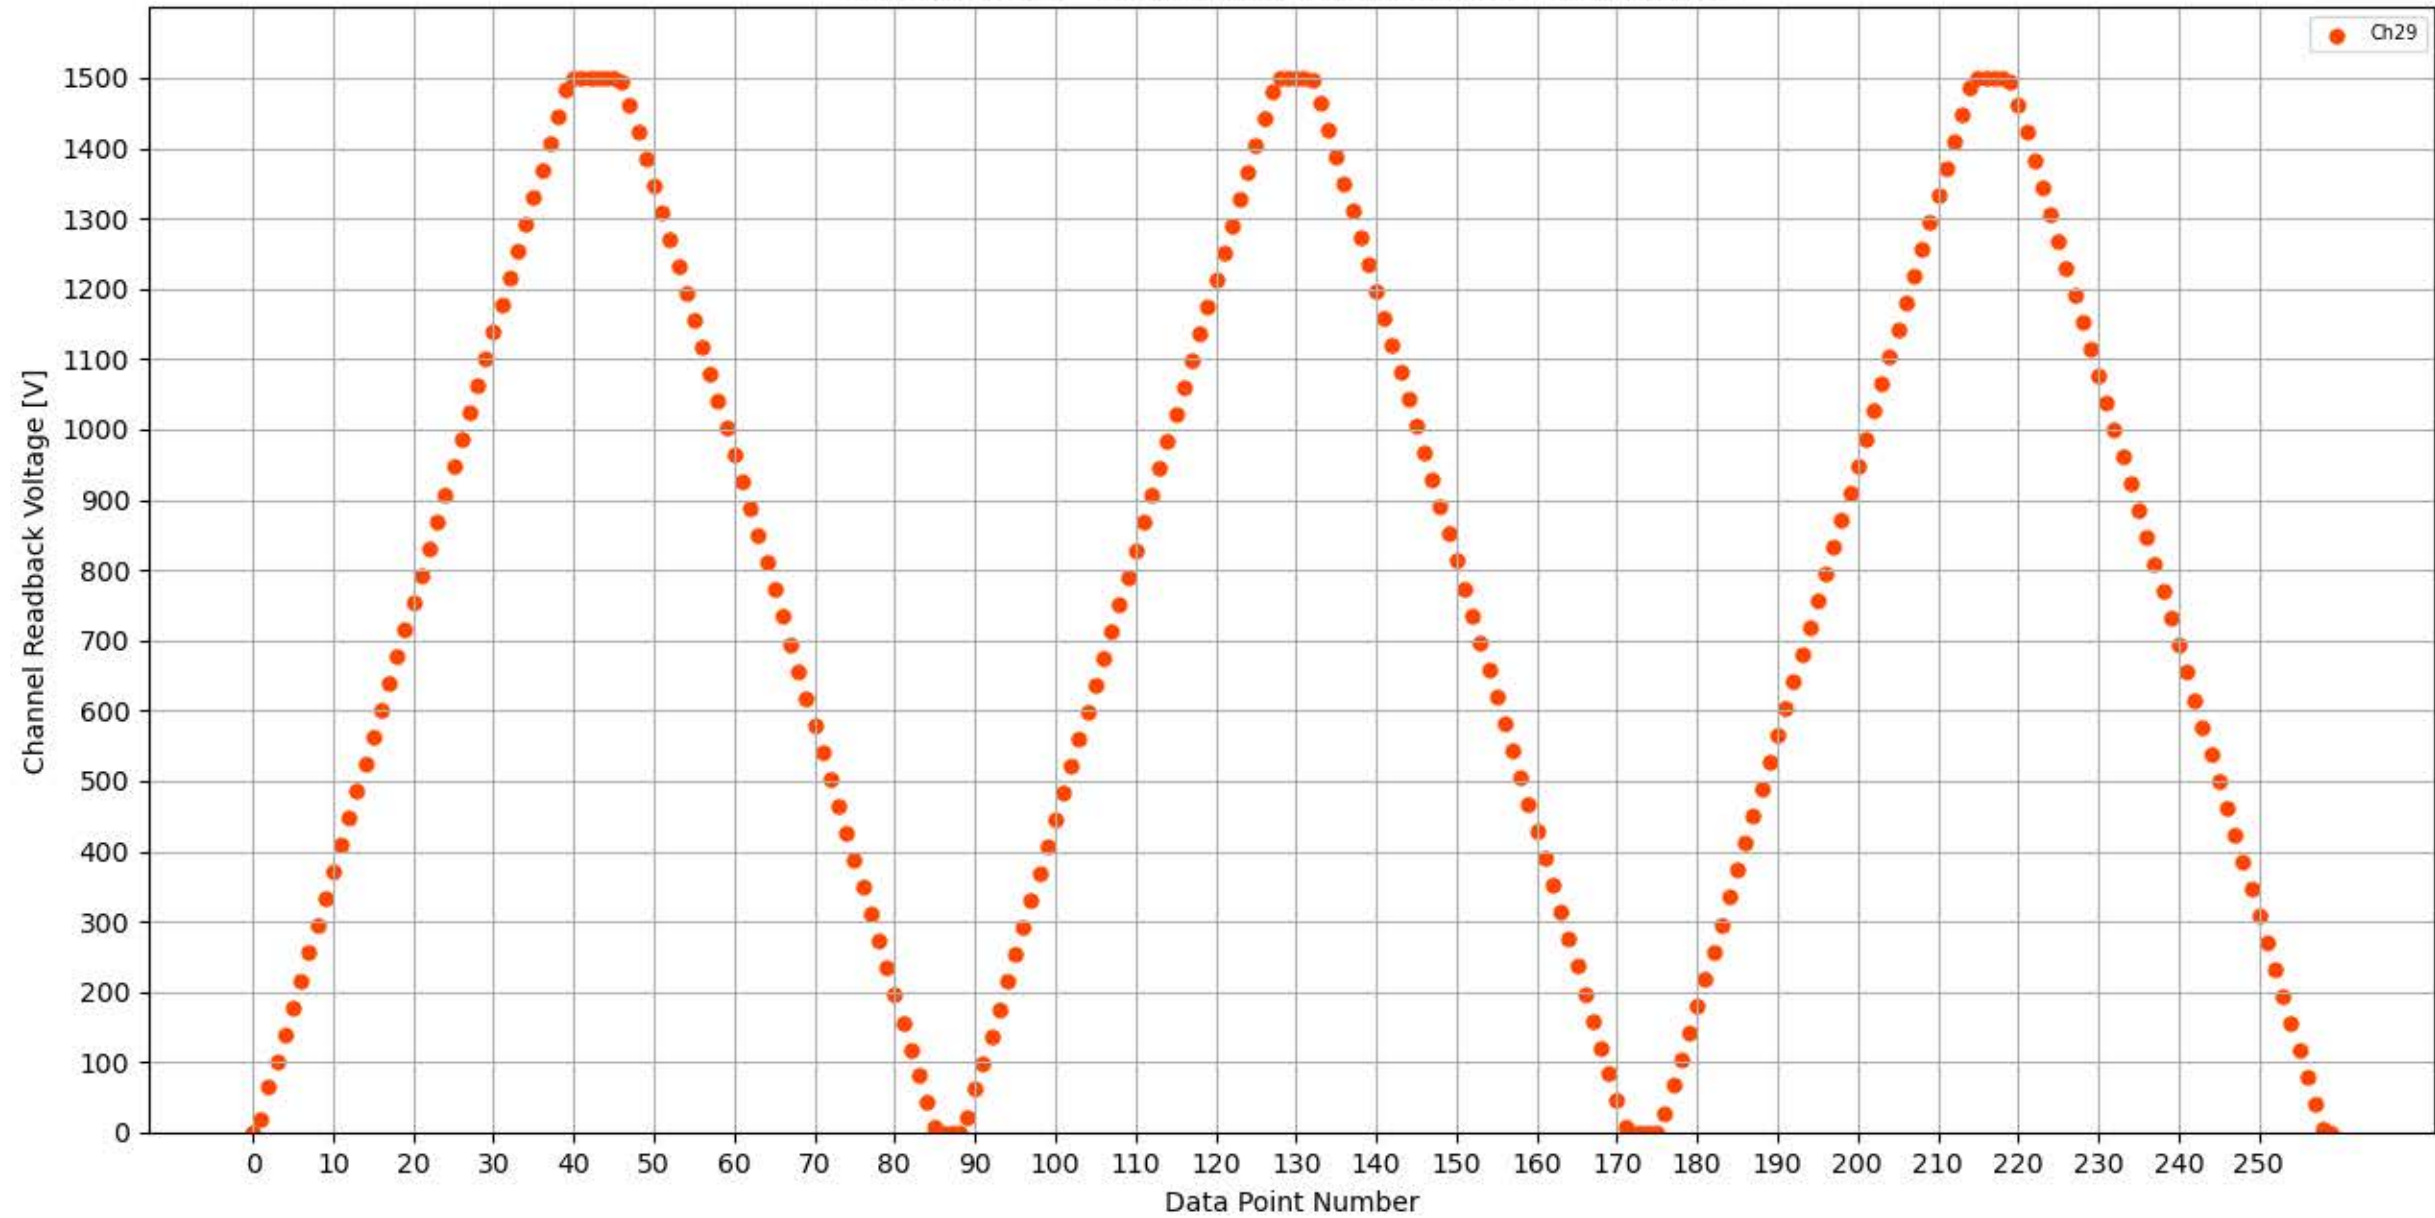

Voltage Ramp Test (Python) Bd #262, Slot #11, Ch #30

Voltage Ramp Test (Python) Bd #262, Slot #11, Ch #29