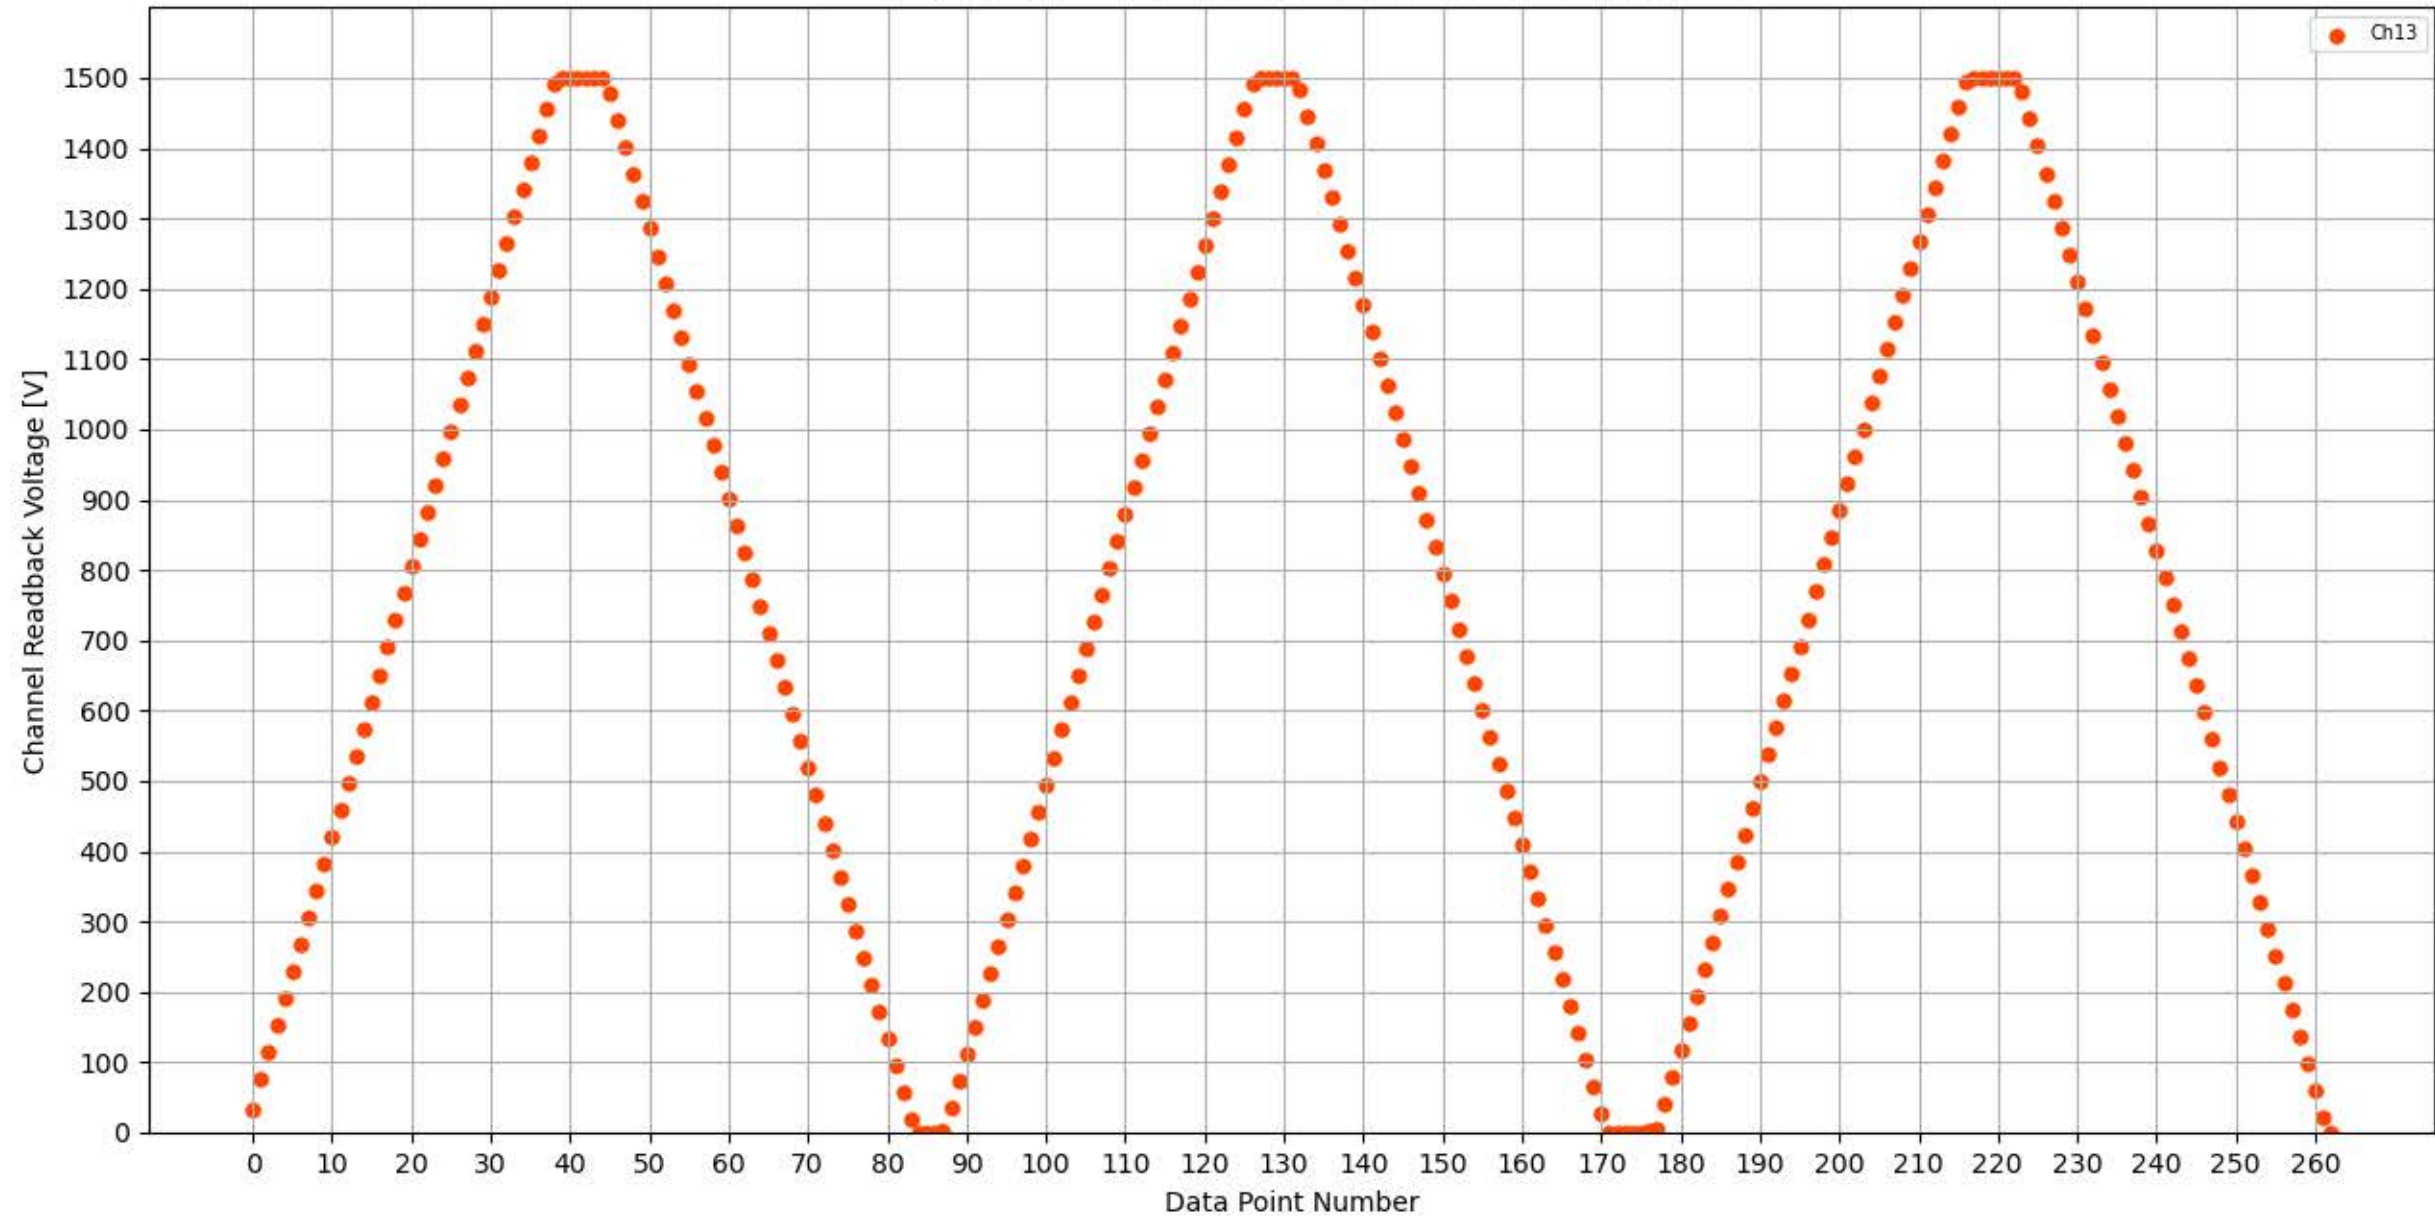

Voltage Ramp Test (Python) Bd #262, Slot #11, Ch #14

Voltage Ramp Test (Python) Bd #262, Slot #11, Ch #13