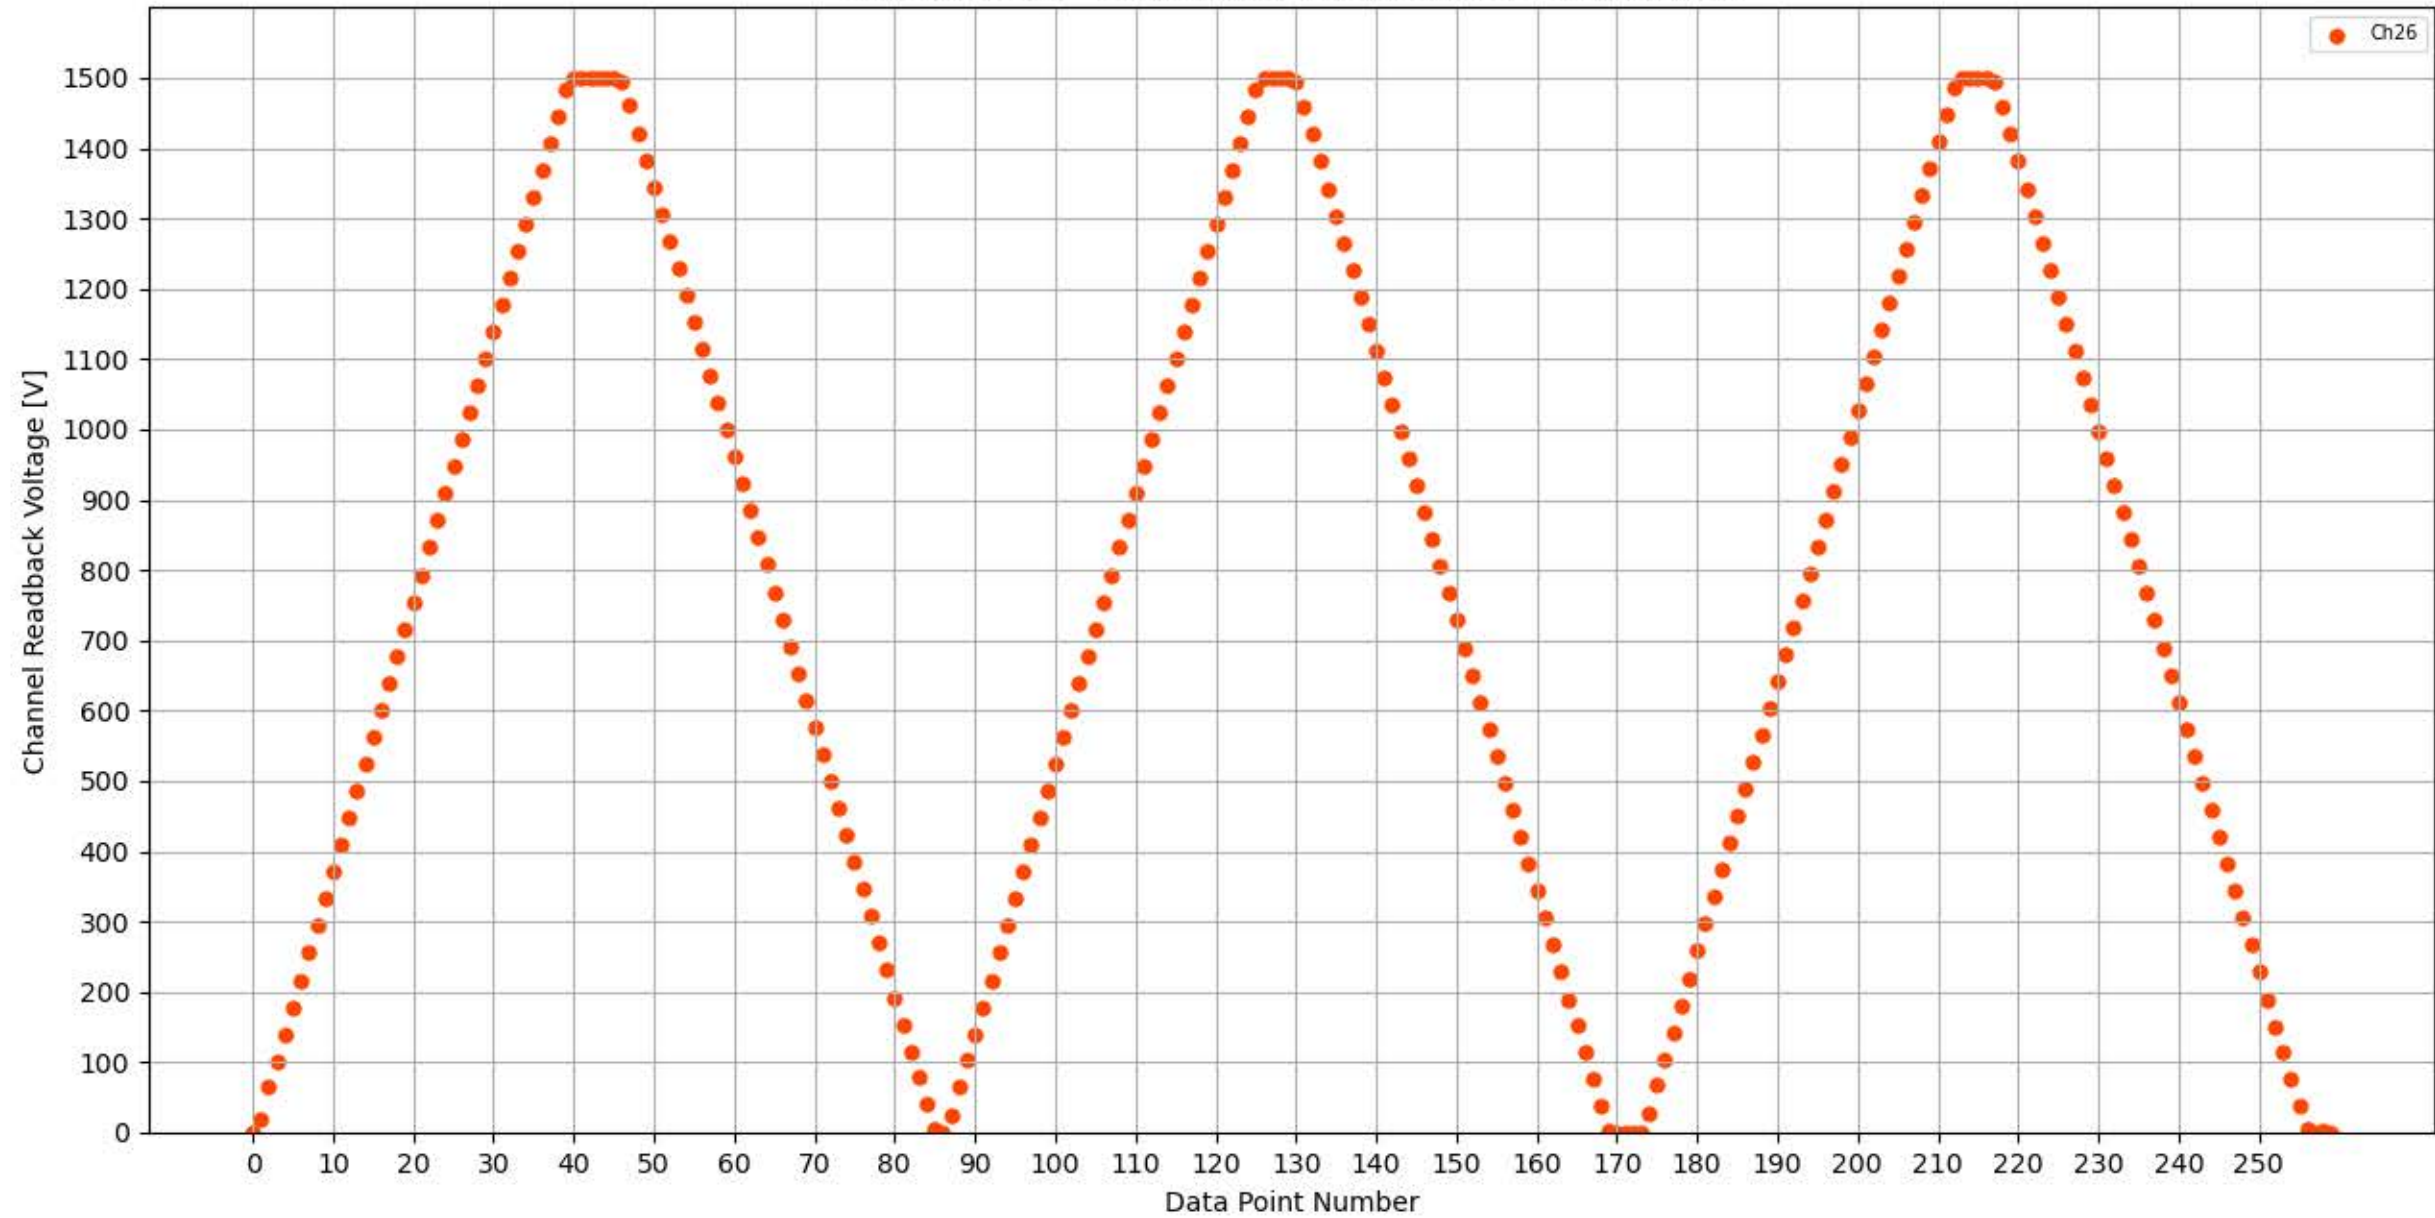

Voltage Ramp Test (Python) Bd #262, Slot #11, Ch #27

Voltage Ramp Test (Python) Bd #262, Slot #11, Ch #26