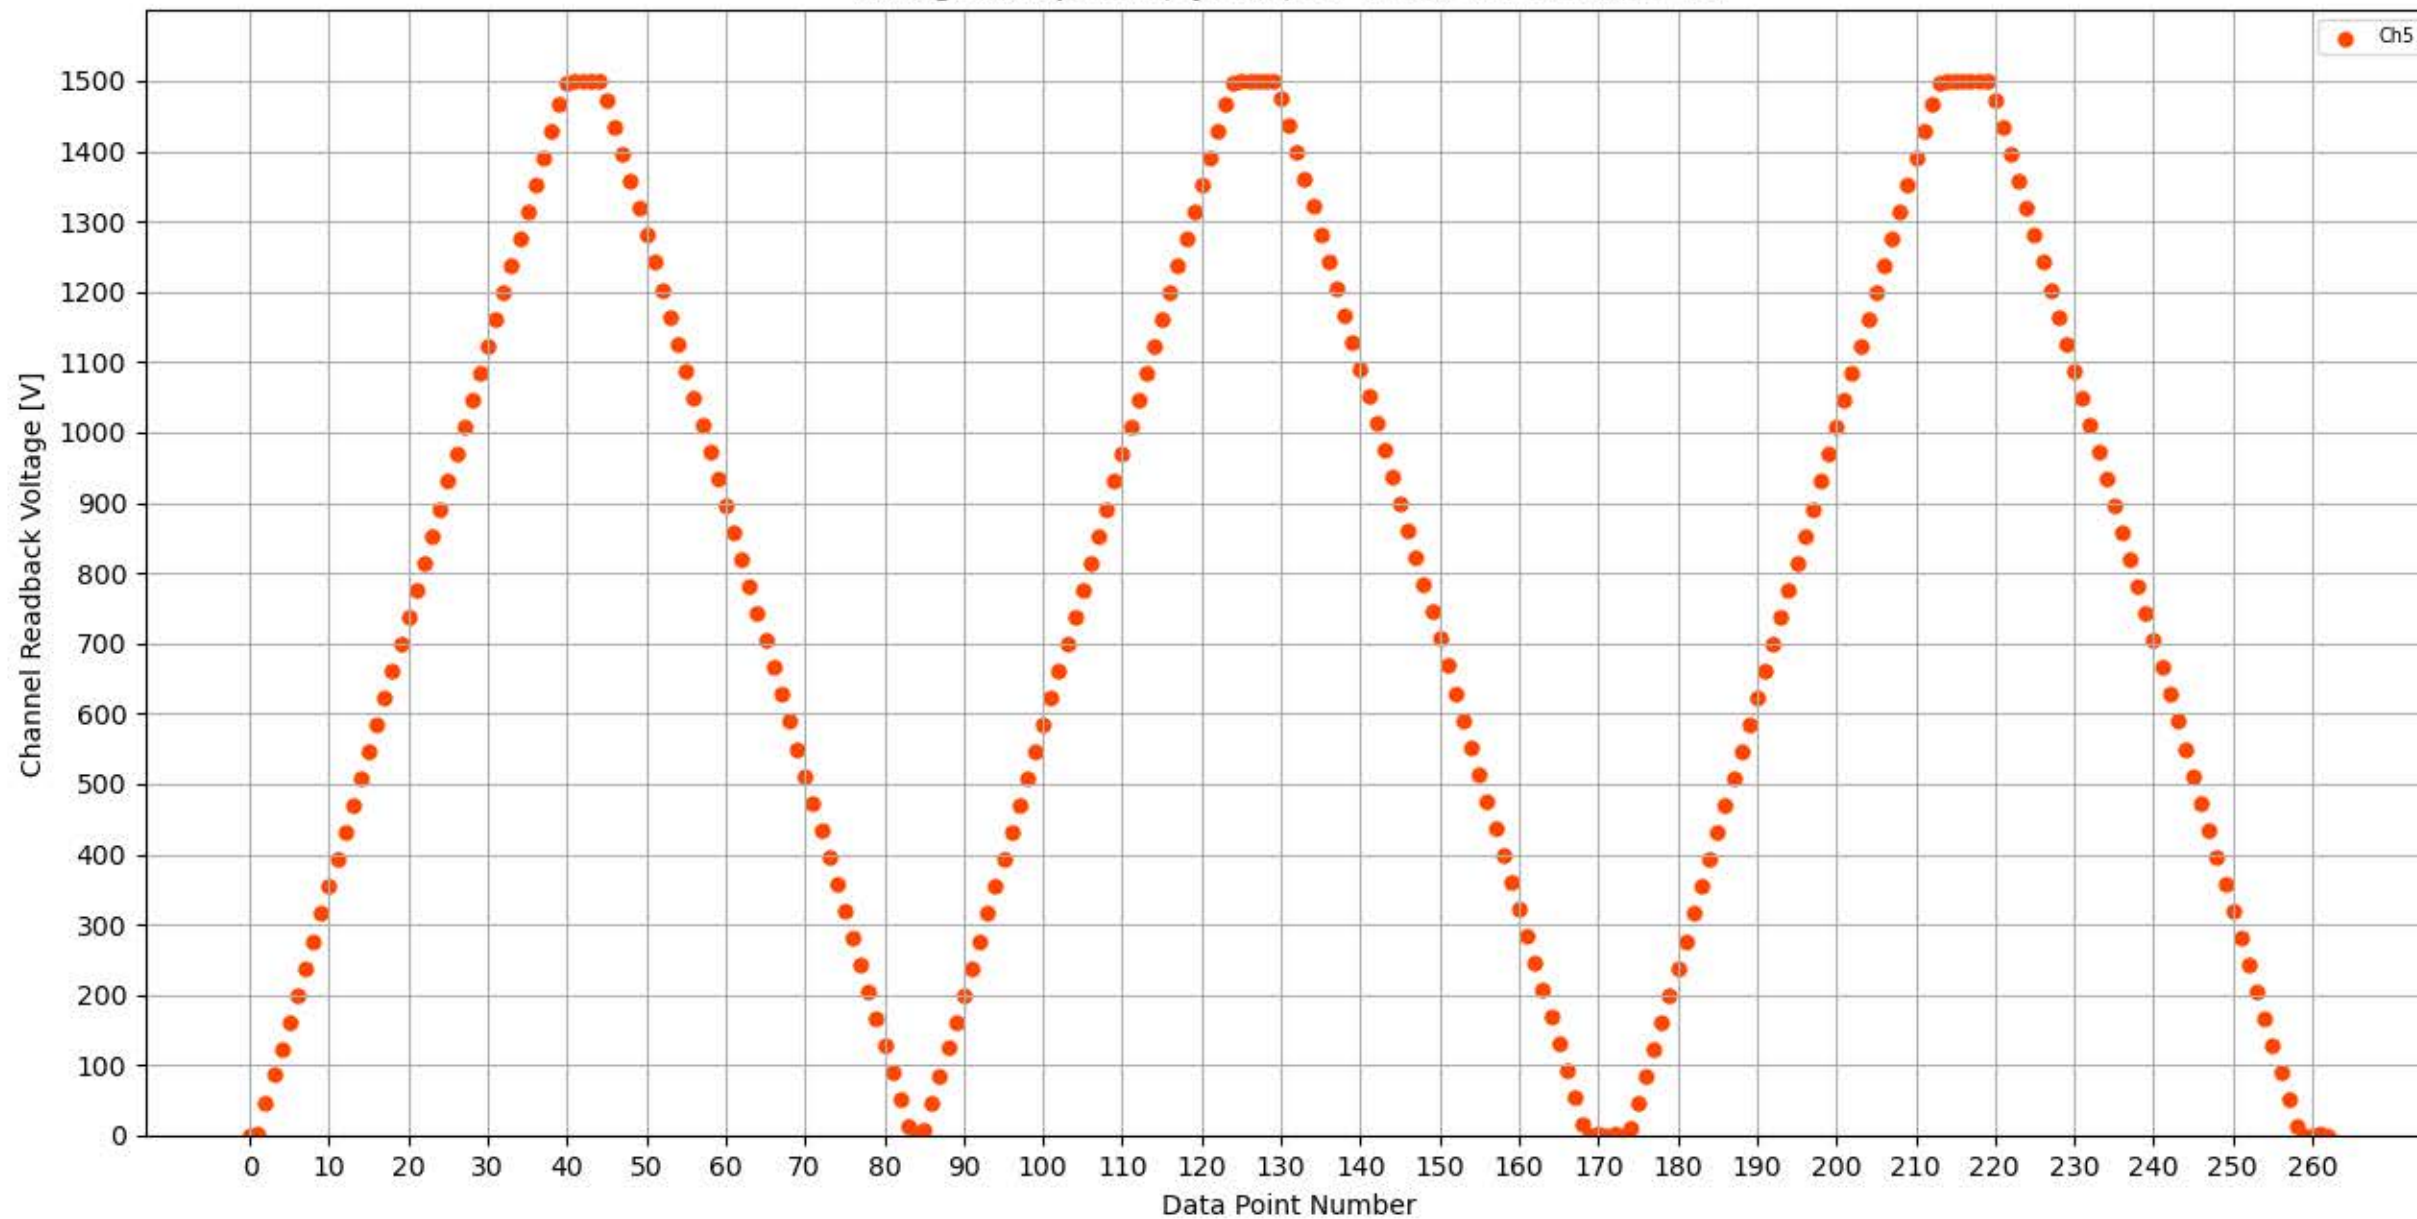

Voltage Ramp Test (Python) Bd #262, Slot #11, Ch #0

Voltage Ramp Test (Python) Bd #262, Slot #11, Ch #1

Voltage Ramp Test (Python) Bd #262, Slot #11, Ch #2

Voltage Ramp Test (Python) Bd #262, Slot #11, Ch #3

Voltage Ramp Test (Python) Bd #262, Slot #11, Ch #4

Voltage Ramp Test (Python) Bd #262, Slot #11, Ch #5

Voltage Ramp Test (Python) Bd #262, Slot #11, Ch #6

Voltage Ramp Test (Python) Bd #262, Slot #11, Ch #7