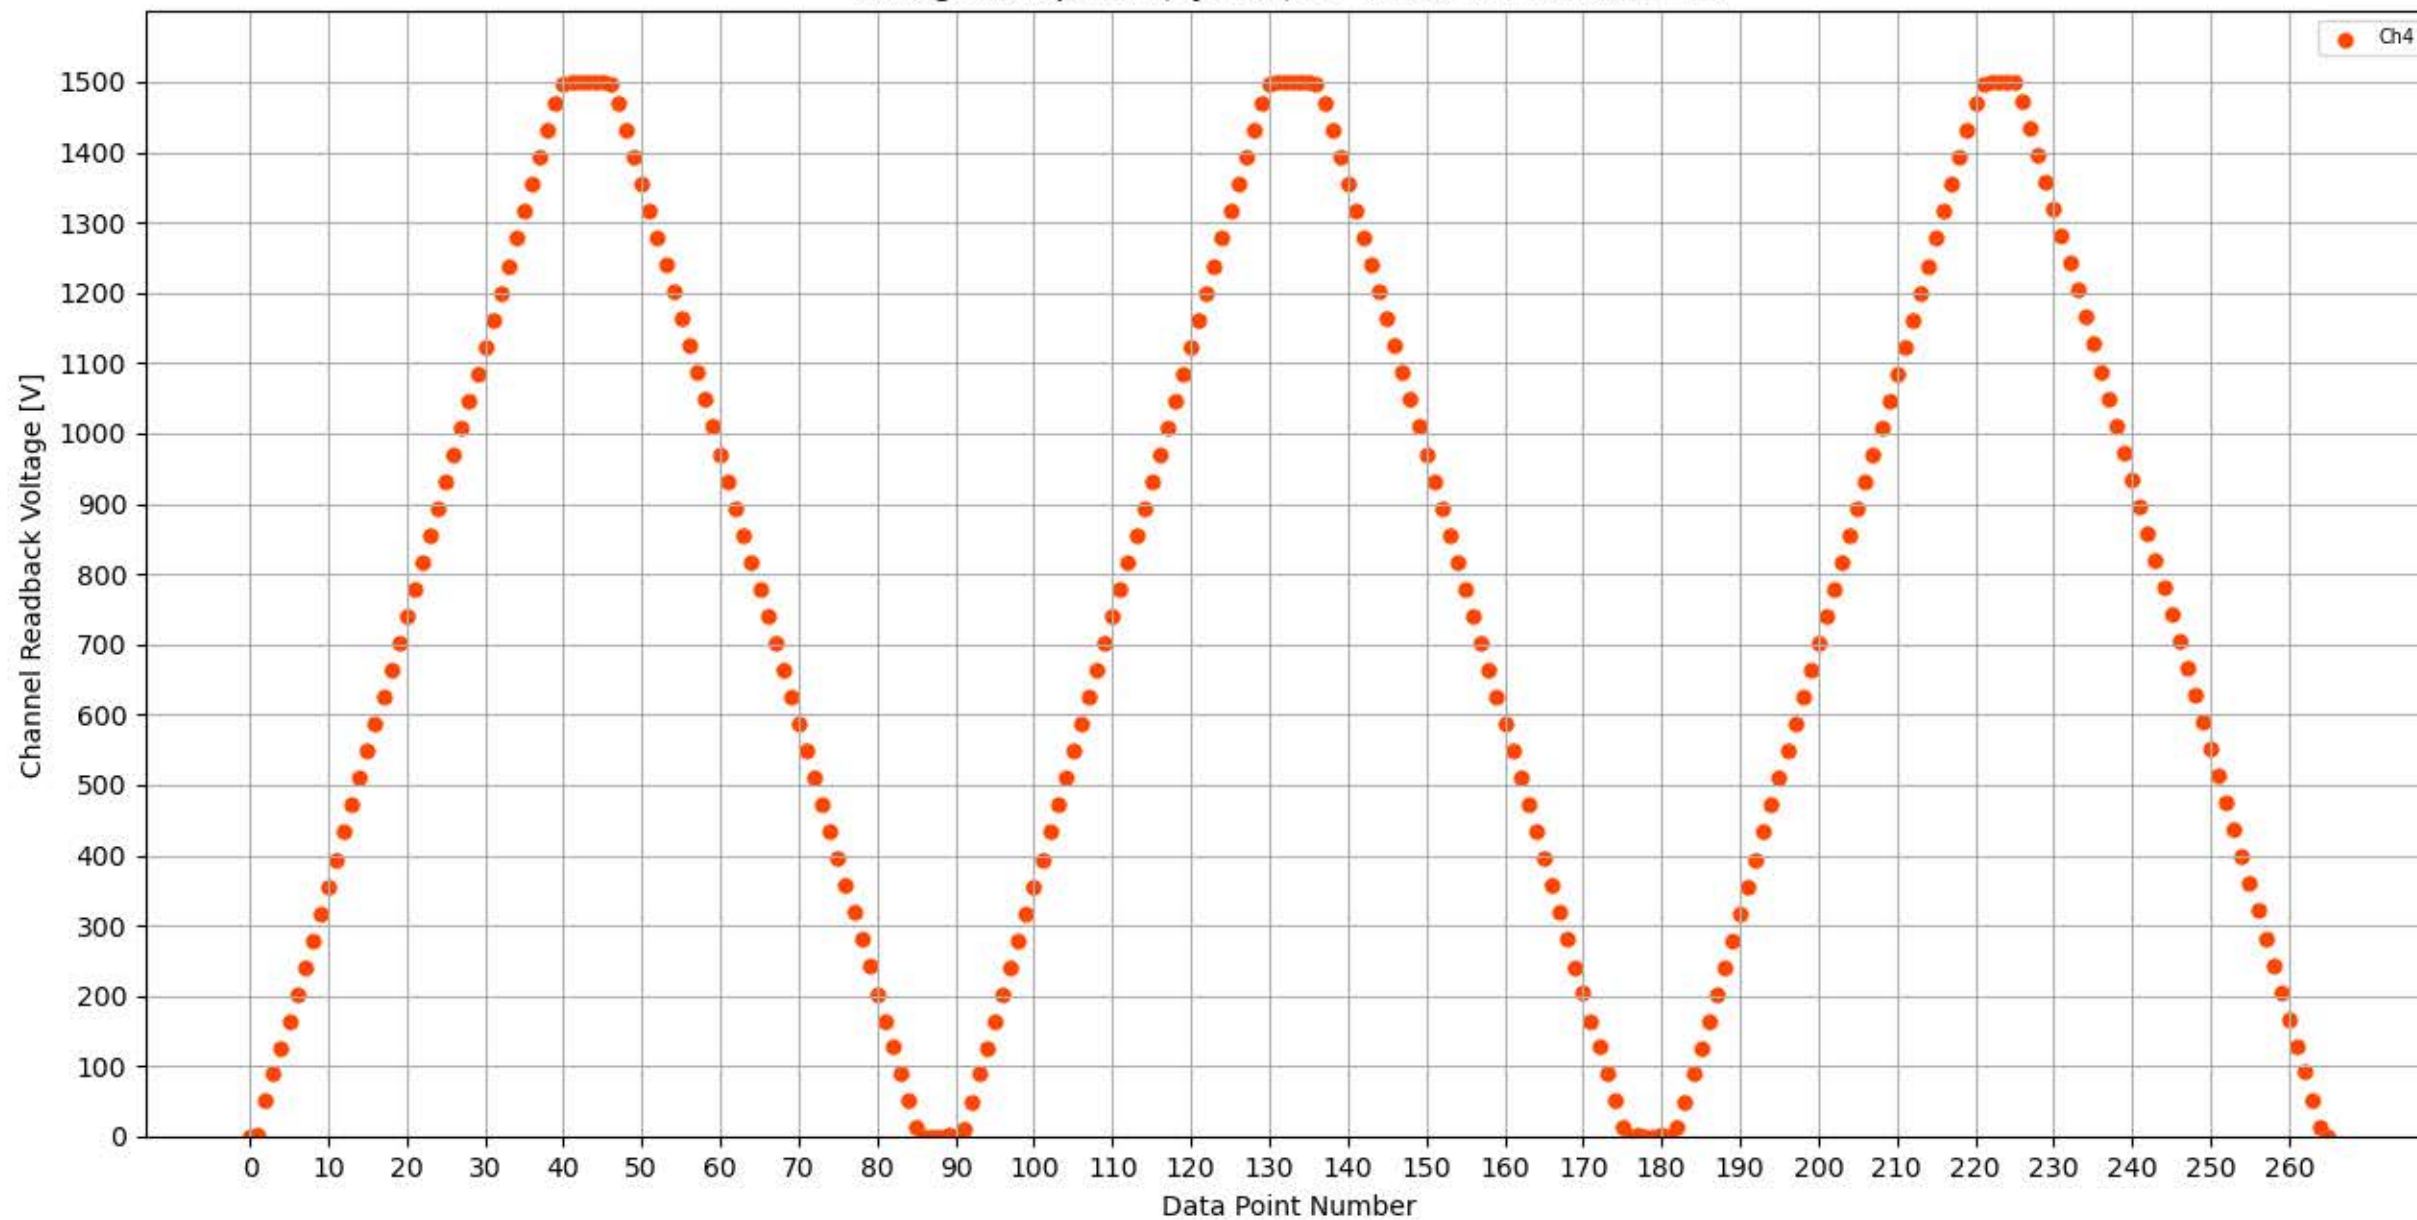

Voltage Ramp Test (Python) Bd #262, Slot #11, Ch #0

Voltage Ramp Test (Python) Bd #262, Slot #11, Ch #1

Voltage Ramp Test (Python) Bd #262, Slot #11, Ch #2

Voltage Ramp Test (Python) Bd #262, Slot #11, Ch #3

Voltage Ramp Test (Python) Bd #262, Slot #11, Ch #4

Voltage Ramp Test (Python) Bd #262, Slot #11, Ch #5

Voltage Ramp Test (Python) Bd #262, Slot #11, Ch #6

Voltage Ramp Test (Python) Bd #262, Slot #11, Ch #7