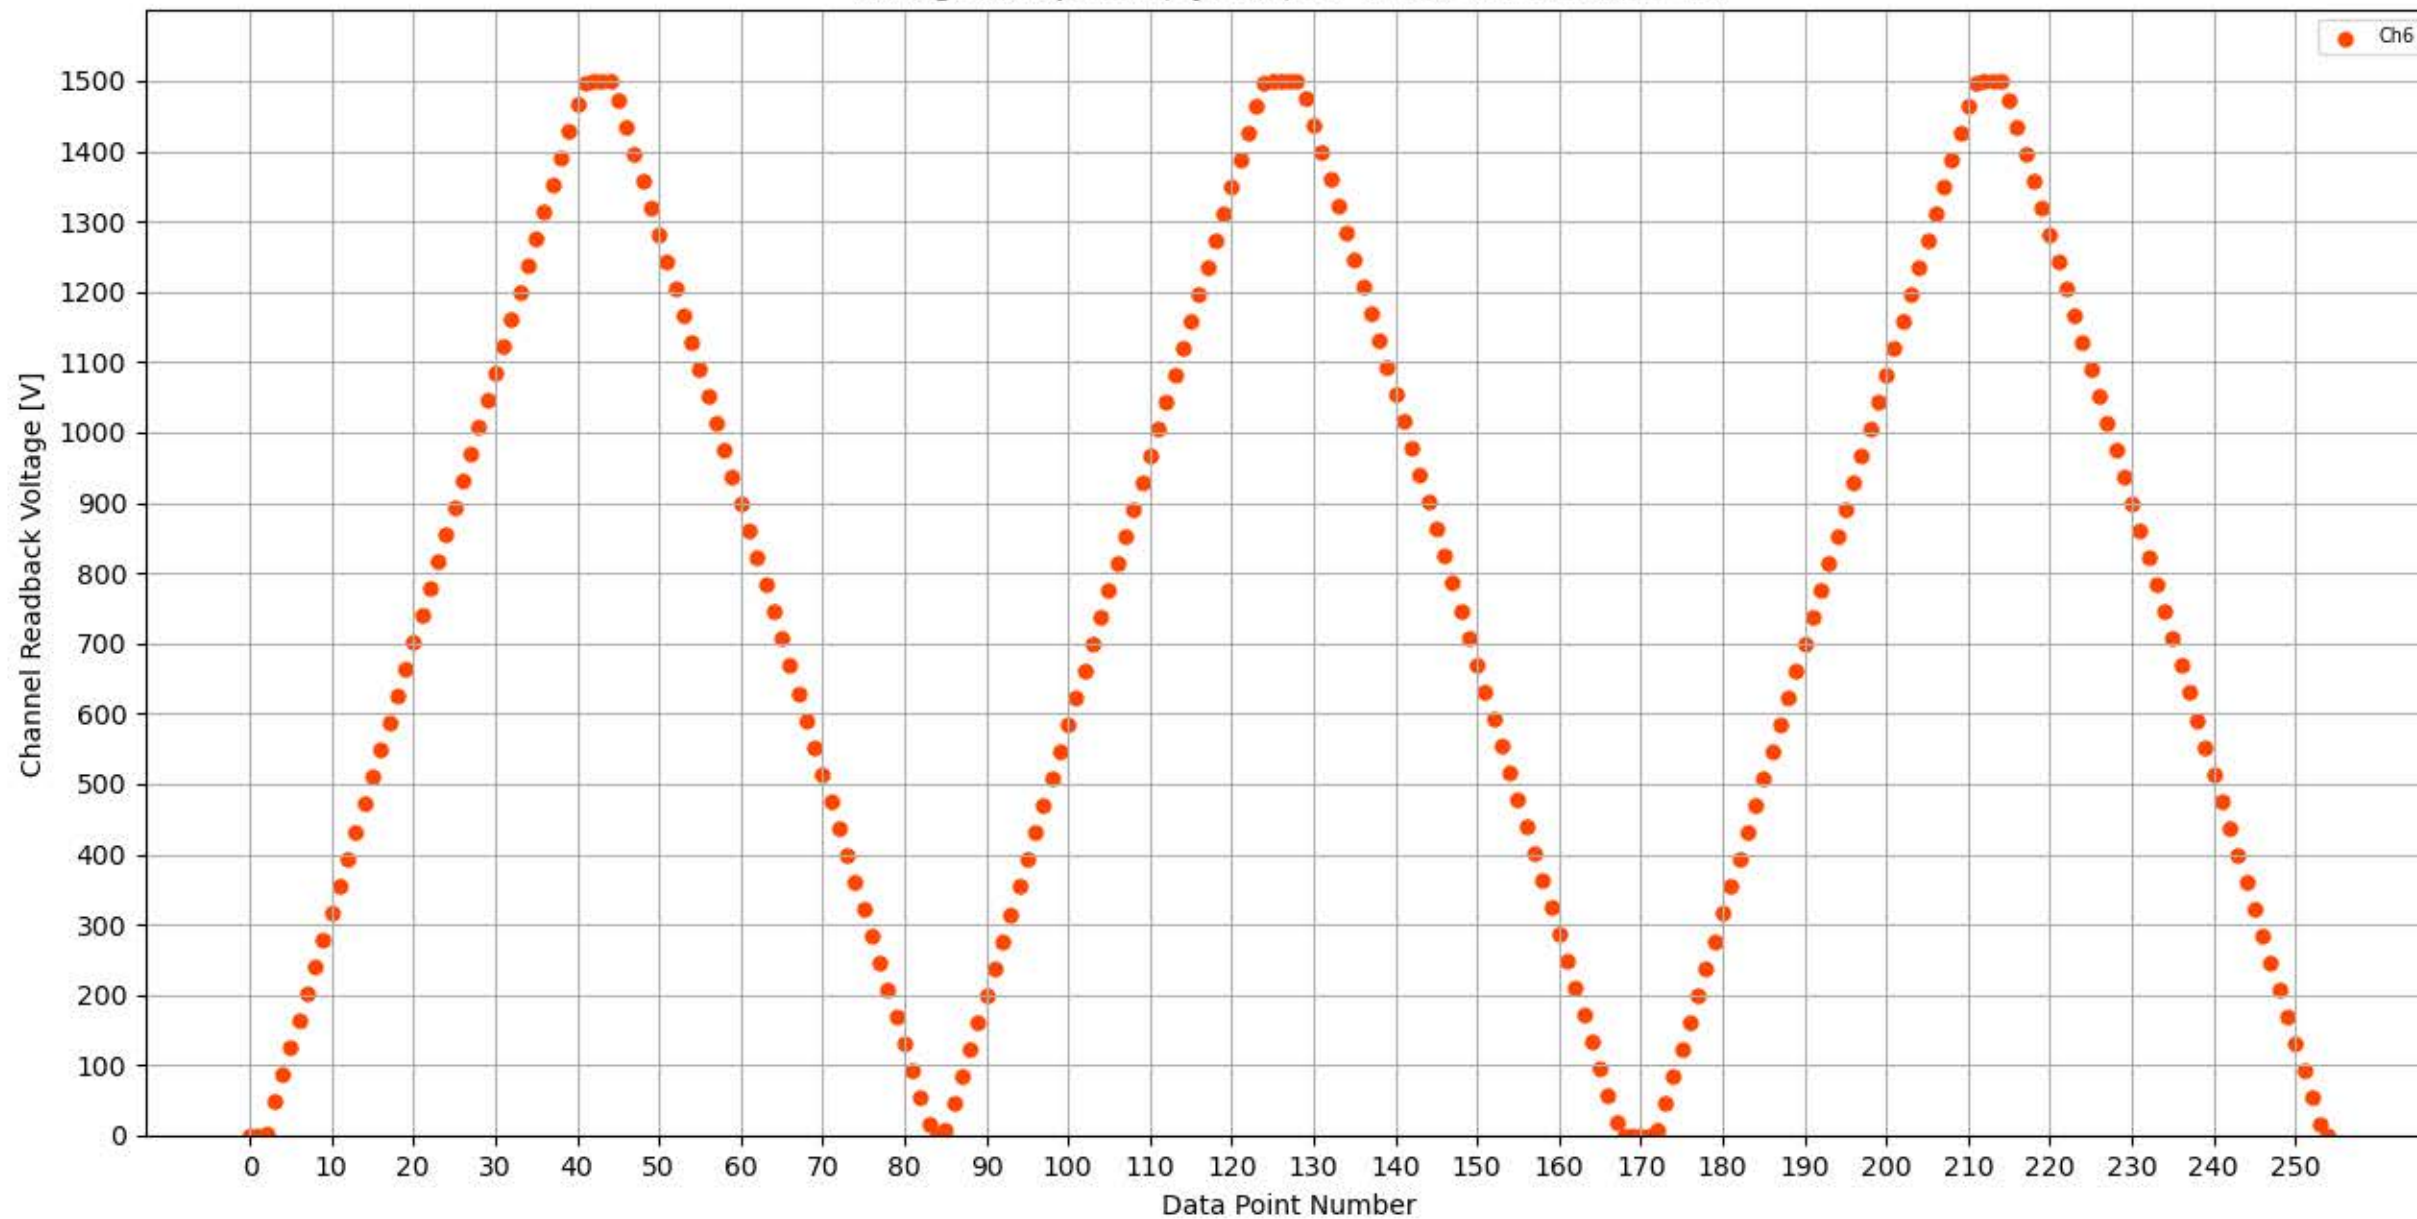

Voltage Ramp Test (Python) Bd #262, Slot #11, Ch #0

Voltage Ramp Test (Python) Bd #262, Slot #11, Ch #1

Voltage Ramp Test (Python) Bd #262, Slot #11, Ch #2

Voltage Ramp Test (Python) Bd #262, Slot #11, Ch #3

Voltage Ramp Test (Python) Bd #262, Slot #11, Ch #4

Voltage Ramp Test (Python) Bd #262, Slot #11, Ch #5

Voltage Ramp Test (Python) Bd #262, Slot #11, Ch #6

Voltage Ramp Test (Python) Bd #262, Slot #11, Ch #7