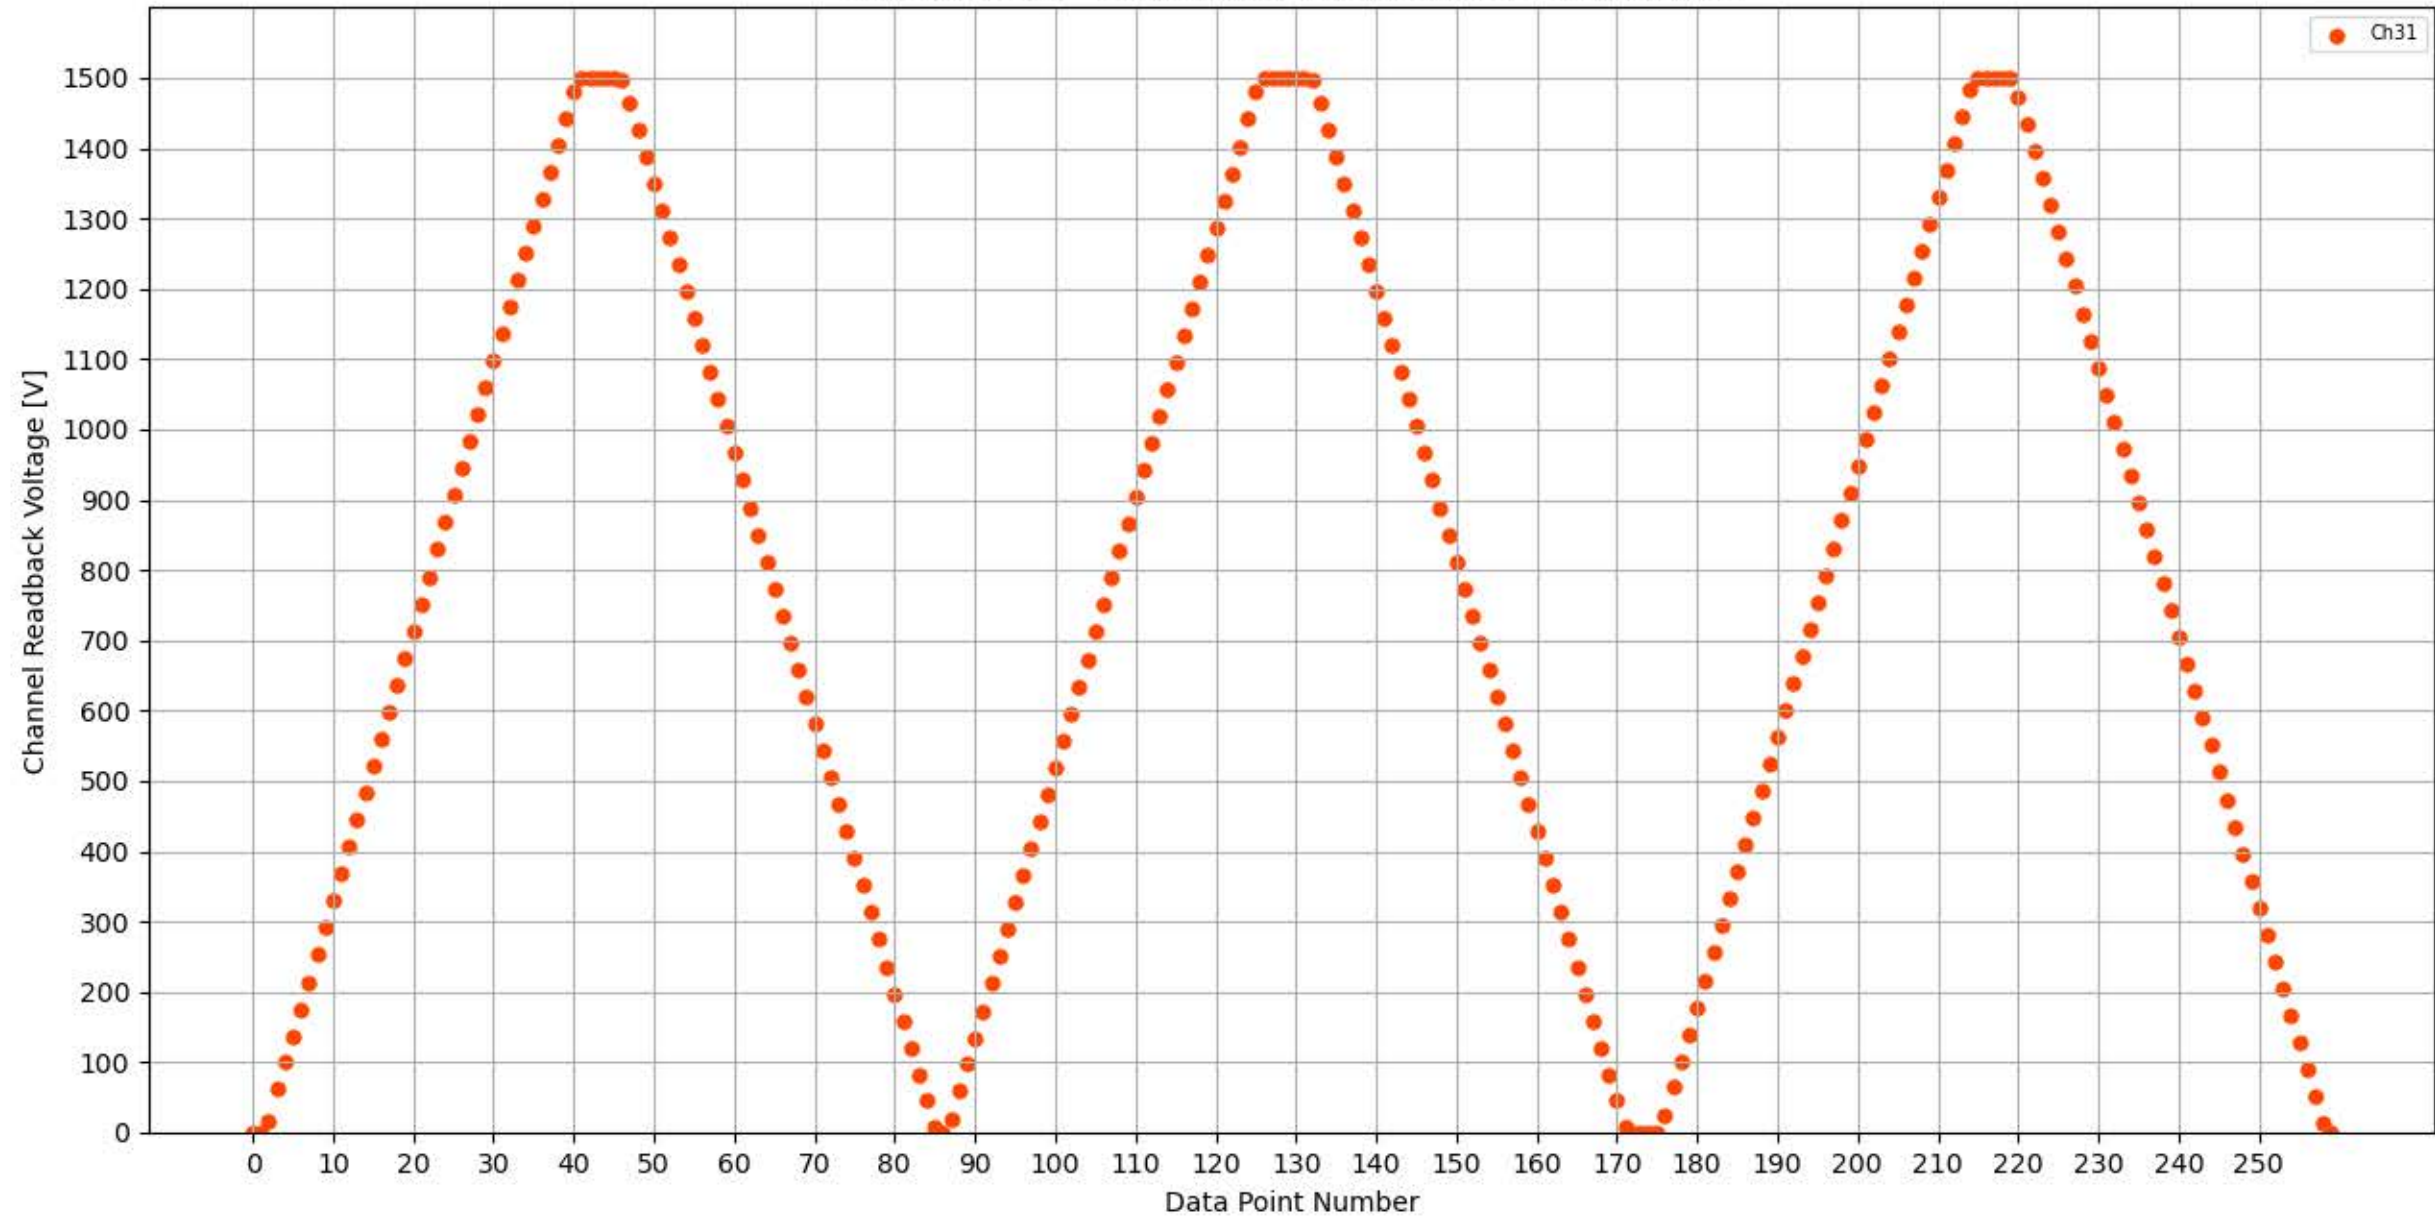

Voltage Ramp Test (Python) Bd #262, Slot #11, Ch #28

Voltage Ramp Test (Python) Bd #262, Slot #11, Ch #29

Voltage Ramp Test (Python) Bd #262, Slot #11, Ch #30

Voltage Ramp Test (Python) Bd #262, Slot #11, Ch #31