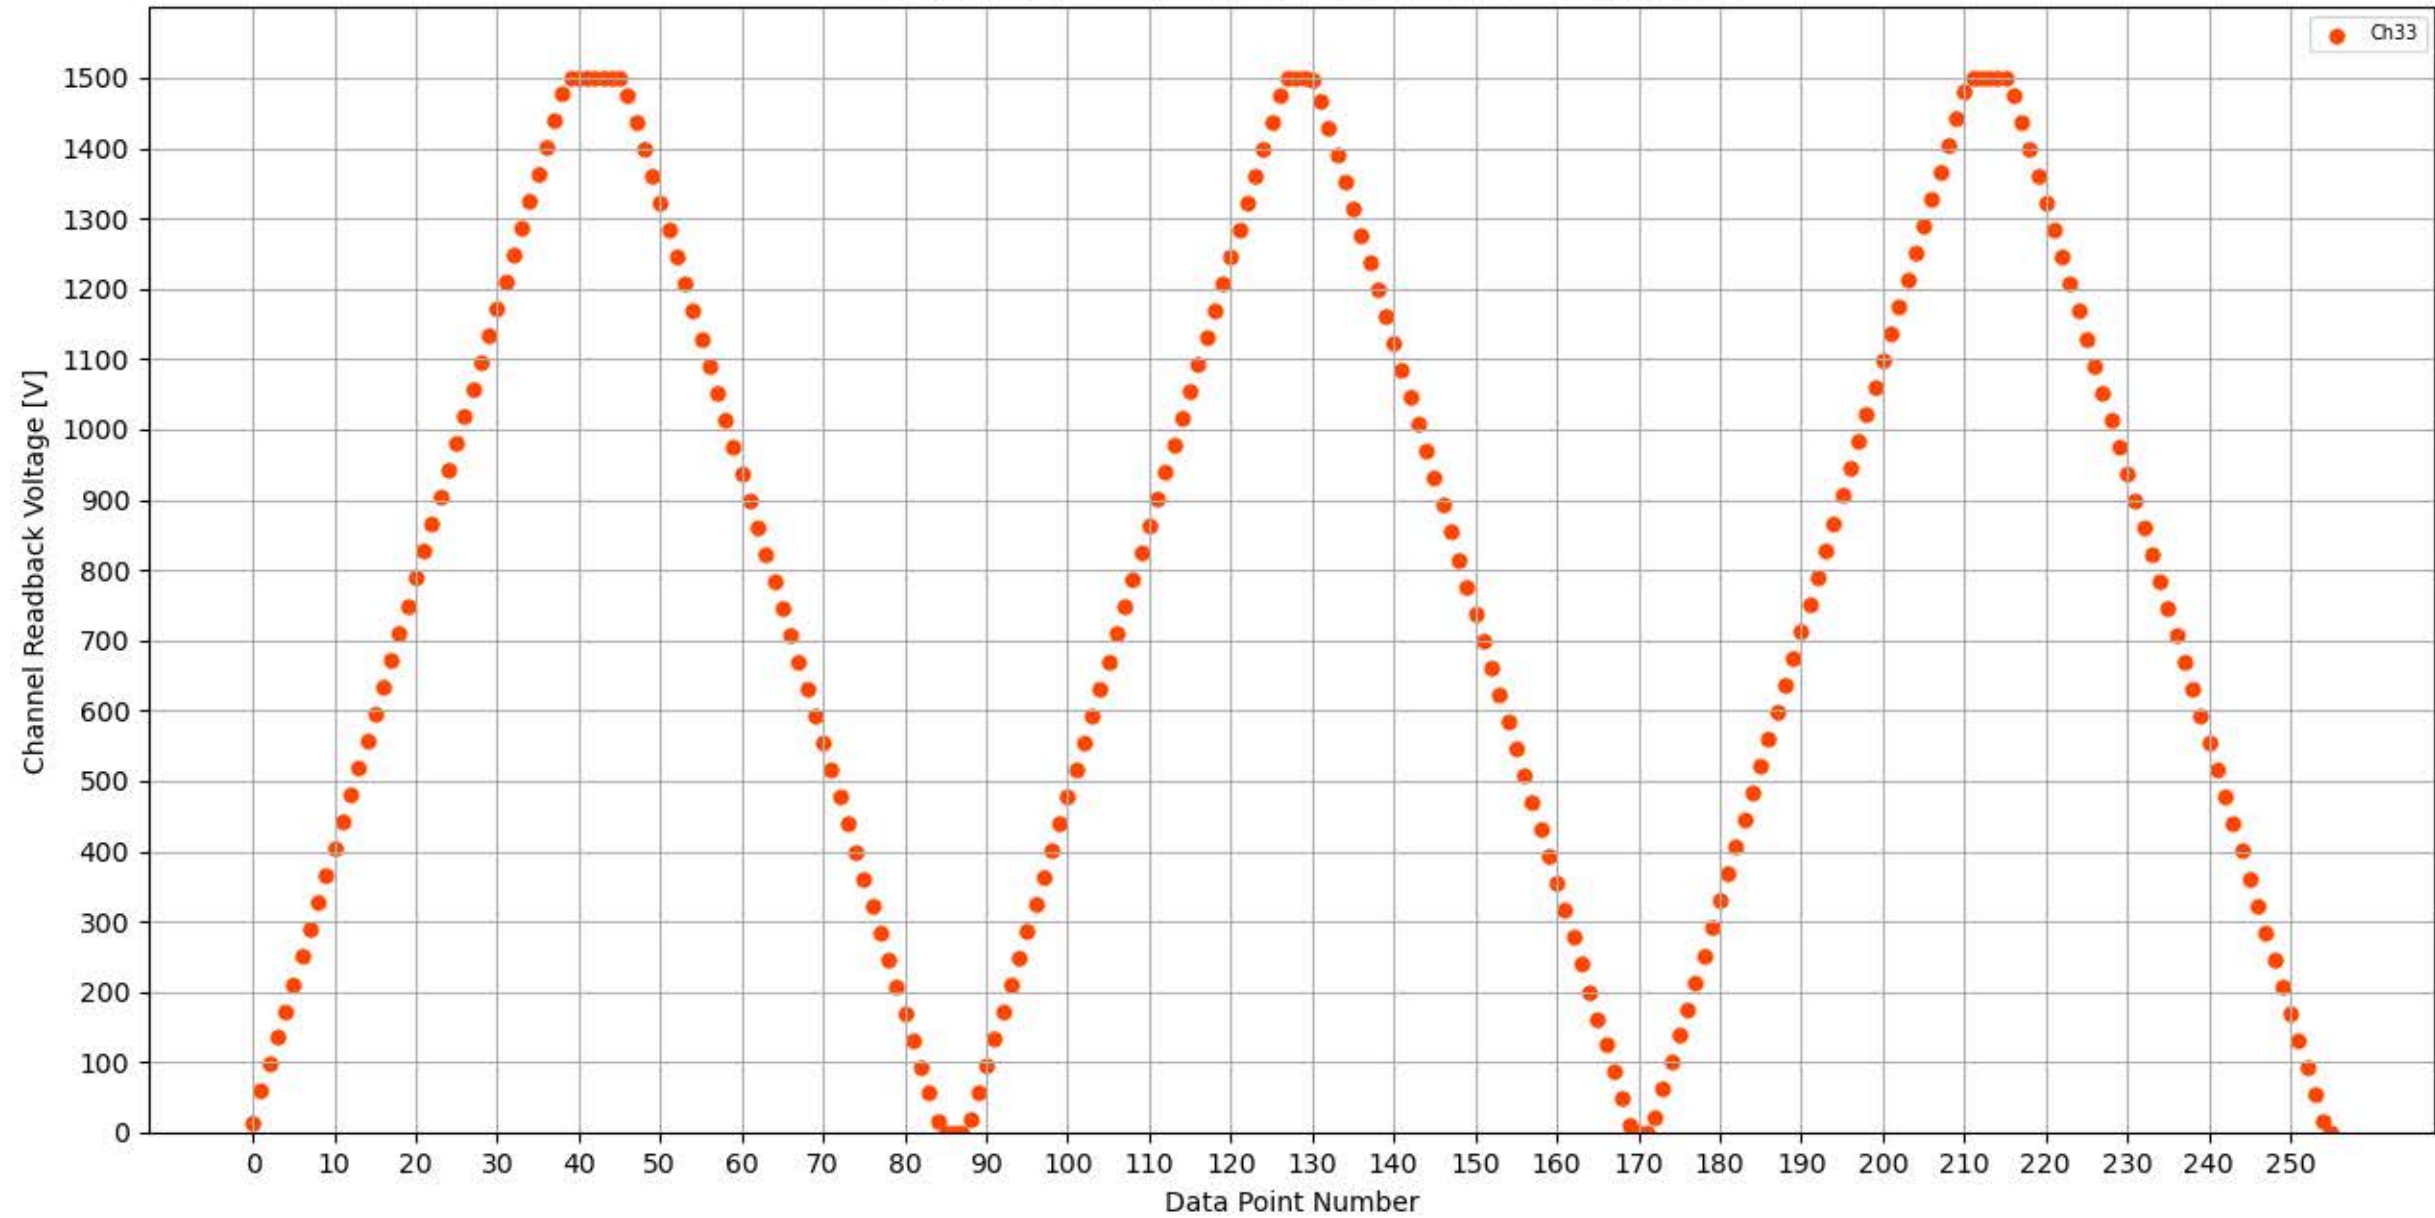

Voltage Ramp Test (Python) Bd #262, Slot #11, Ch #34

Voltage Ramp Test (Python) Bd #262, Slot #11, Ch #33