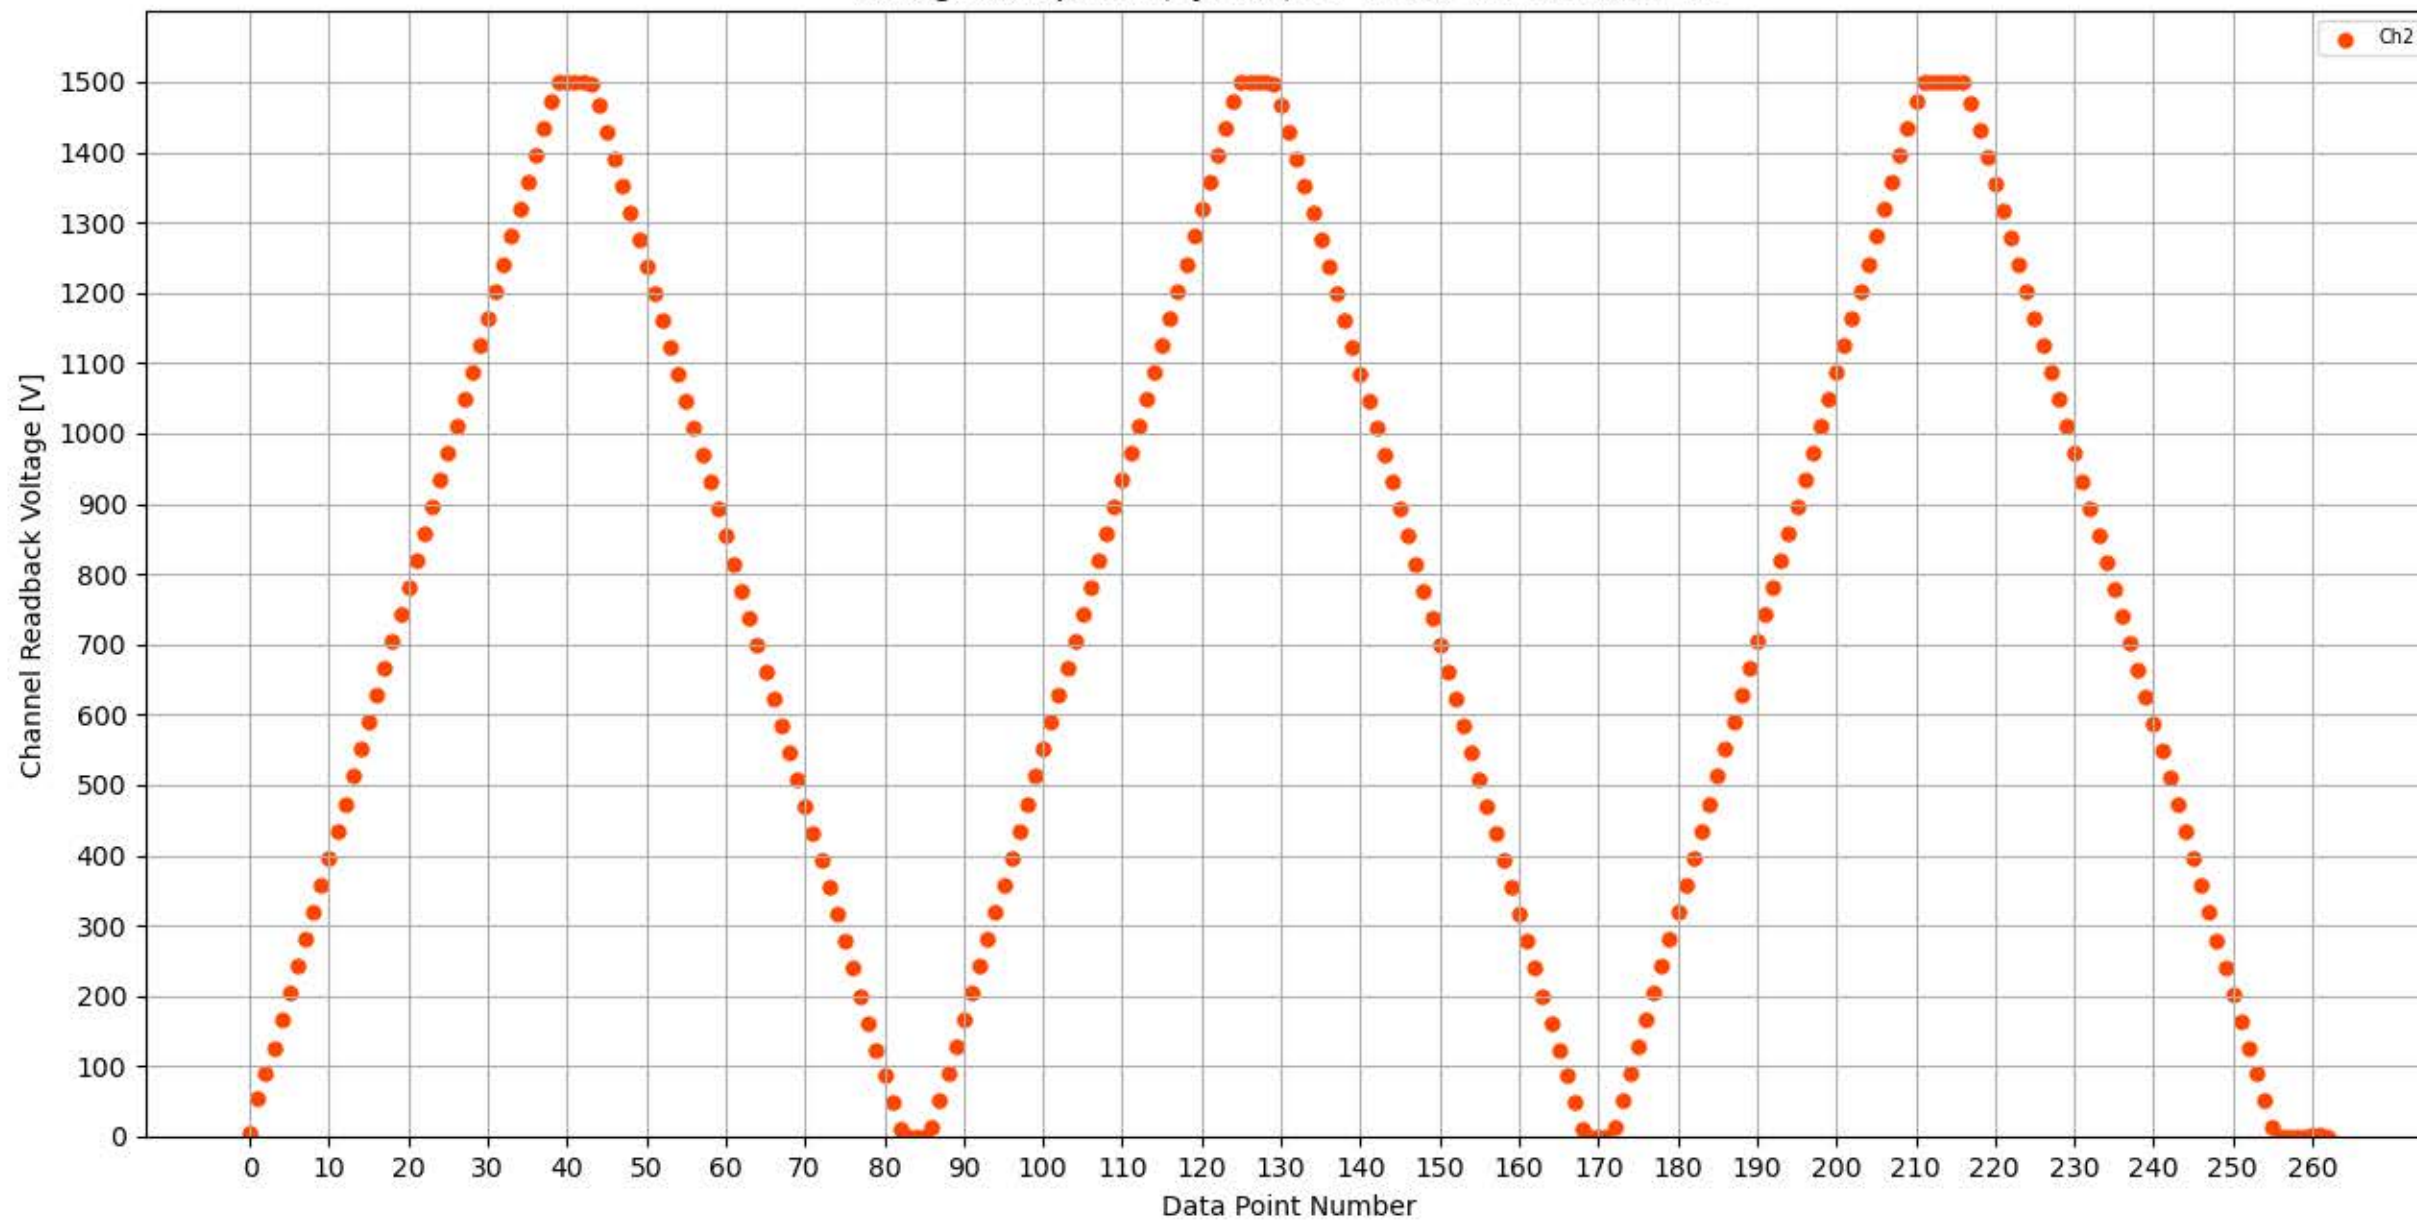

Voltage Ramp Test (Python) Bd #262, Slot #11, Ch #0

Voltage Ramp Test (Python) Bd #262, Slot #11, Ch #1

Voltage Ramp Test (Python) Bd #262, Slot #11, Ch #2

Voltage Ramp Test (Python) Bd #262, Slot #11, Ch #3

Voltage Ramp Test (Python) Bd #262, Slot #11, Ch #4

Voltage Ramp Test (Python) Bd #262, Slot #11, Ch #5

Voltage Ramp Test (Python) Bd #262, Slot #11, Ch #6

Voltage Ramp Test (Python) Bd #262, Slot #11, Ch #7