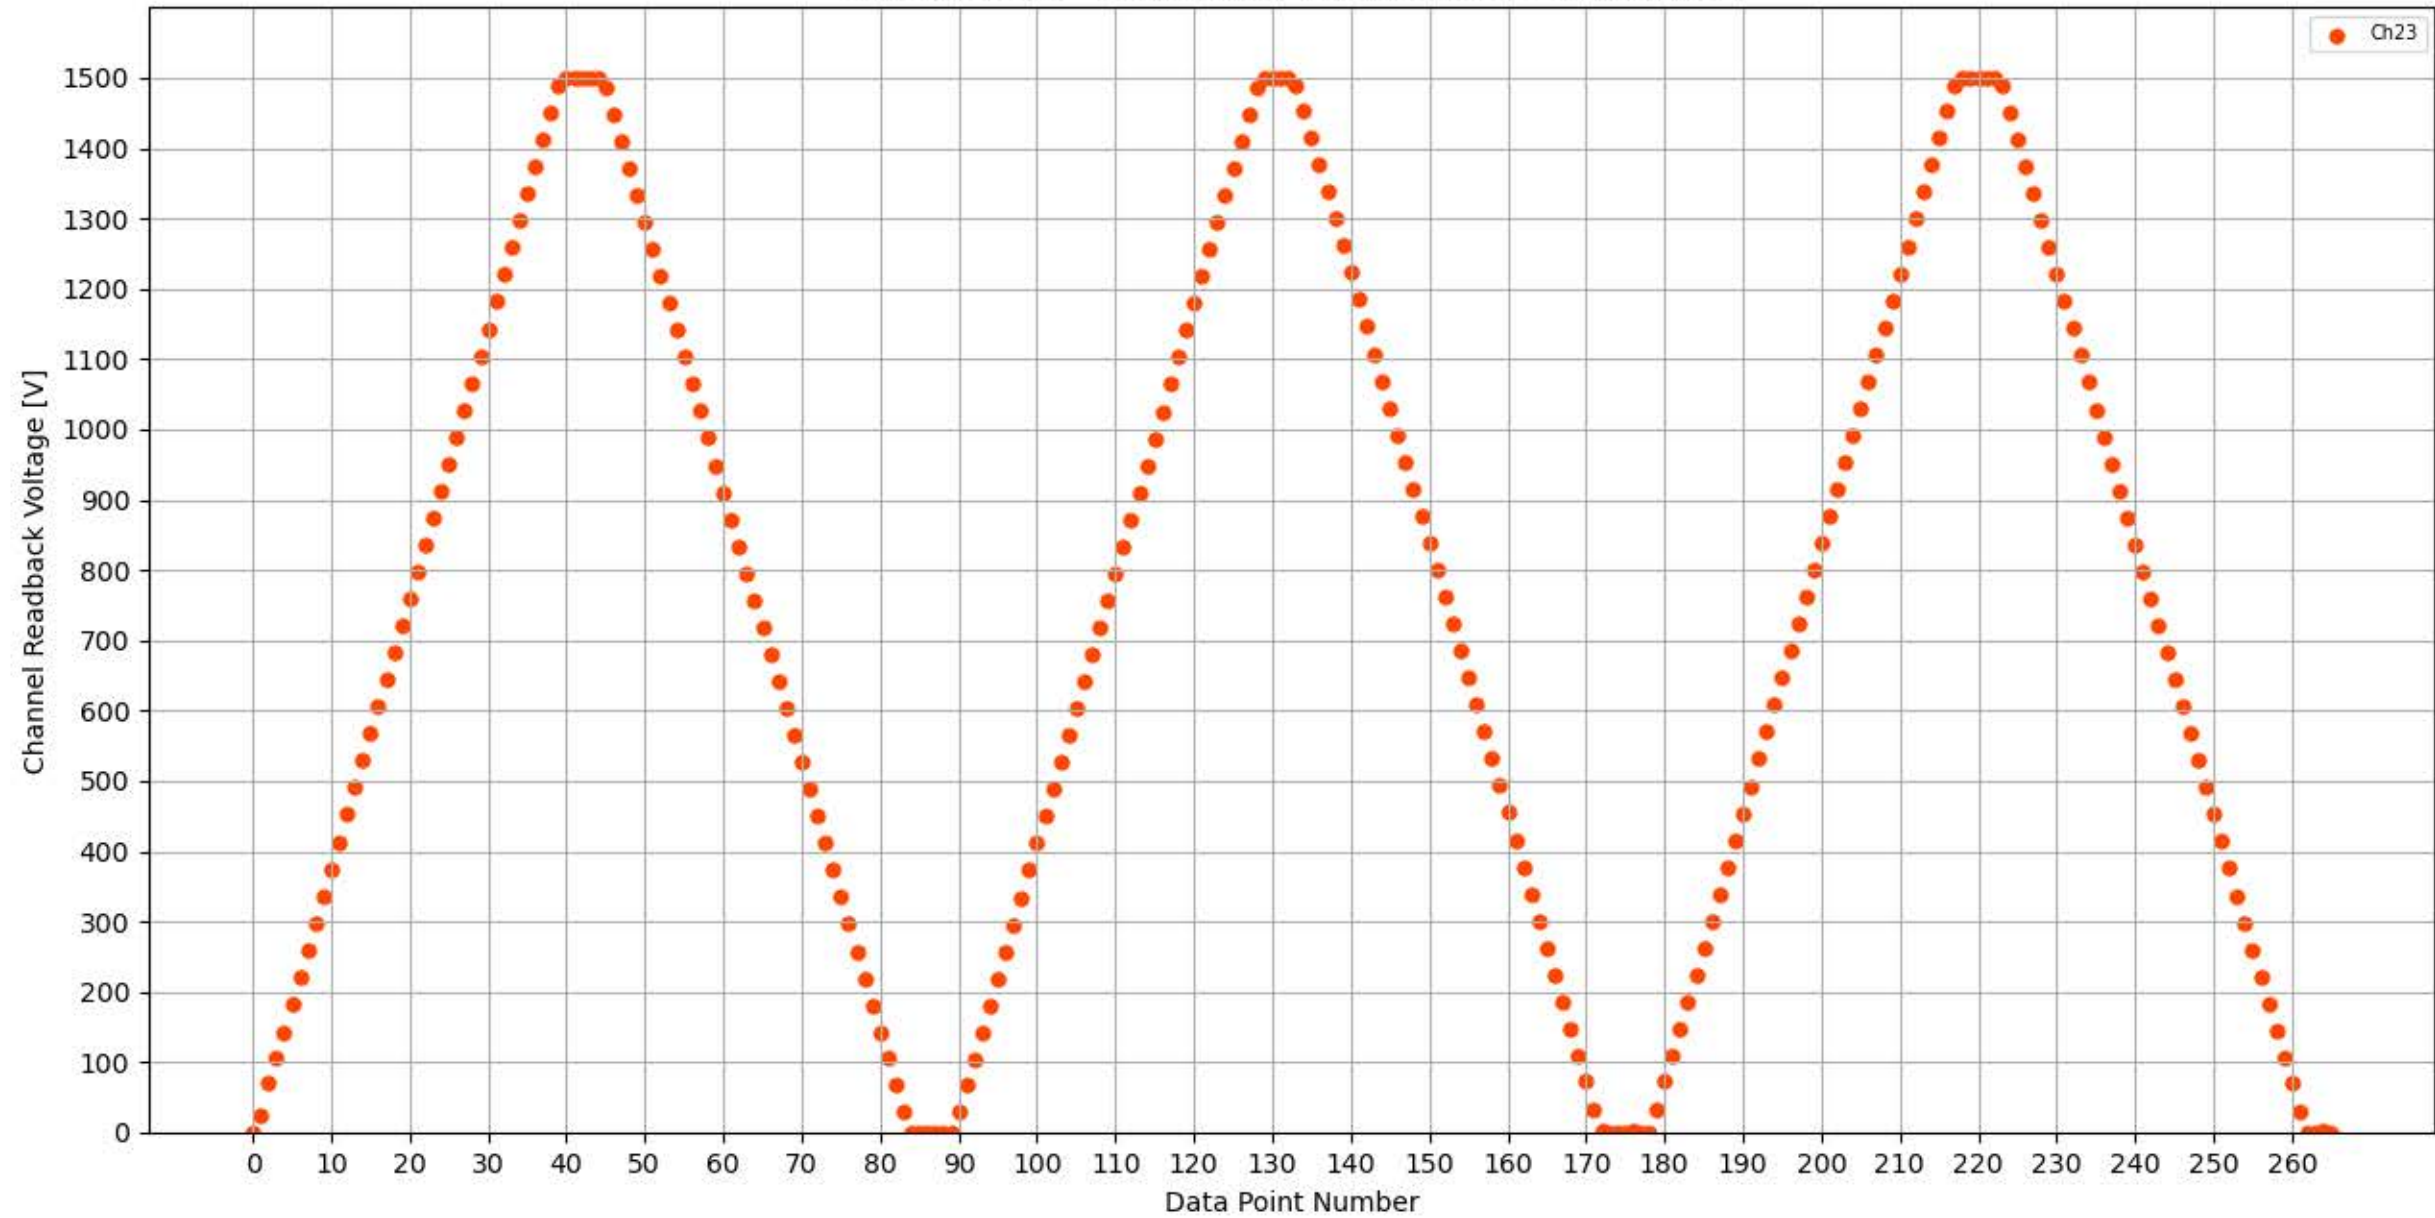

Voltage Ramp Test (Python) Bd #262, Slot #11, Ch #20

Voltage Ramp Test (Python) Bd #262, Slot #11, Ch #21

Voltage Ramp Test (Python) Bd #262, Slot #11, Ch #22

Voltage Ramp Test (Python) Bd #262, Slot #11, Ch #23