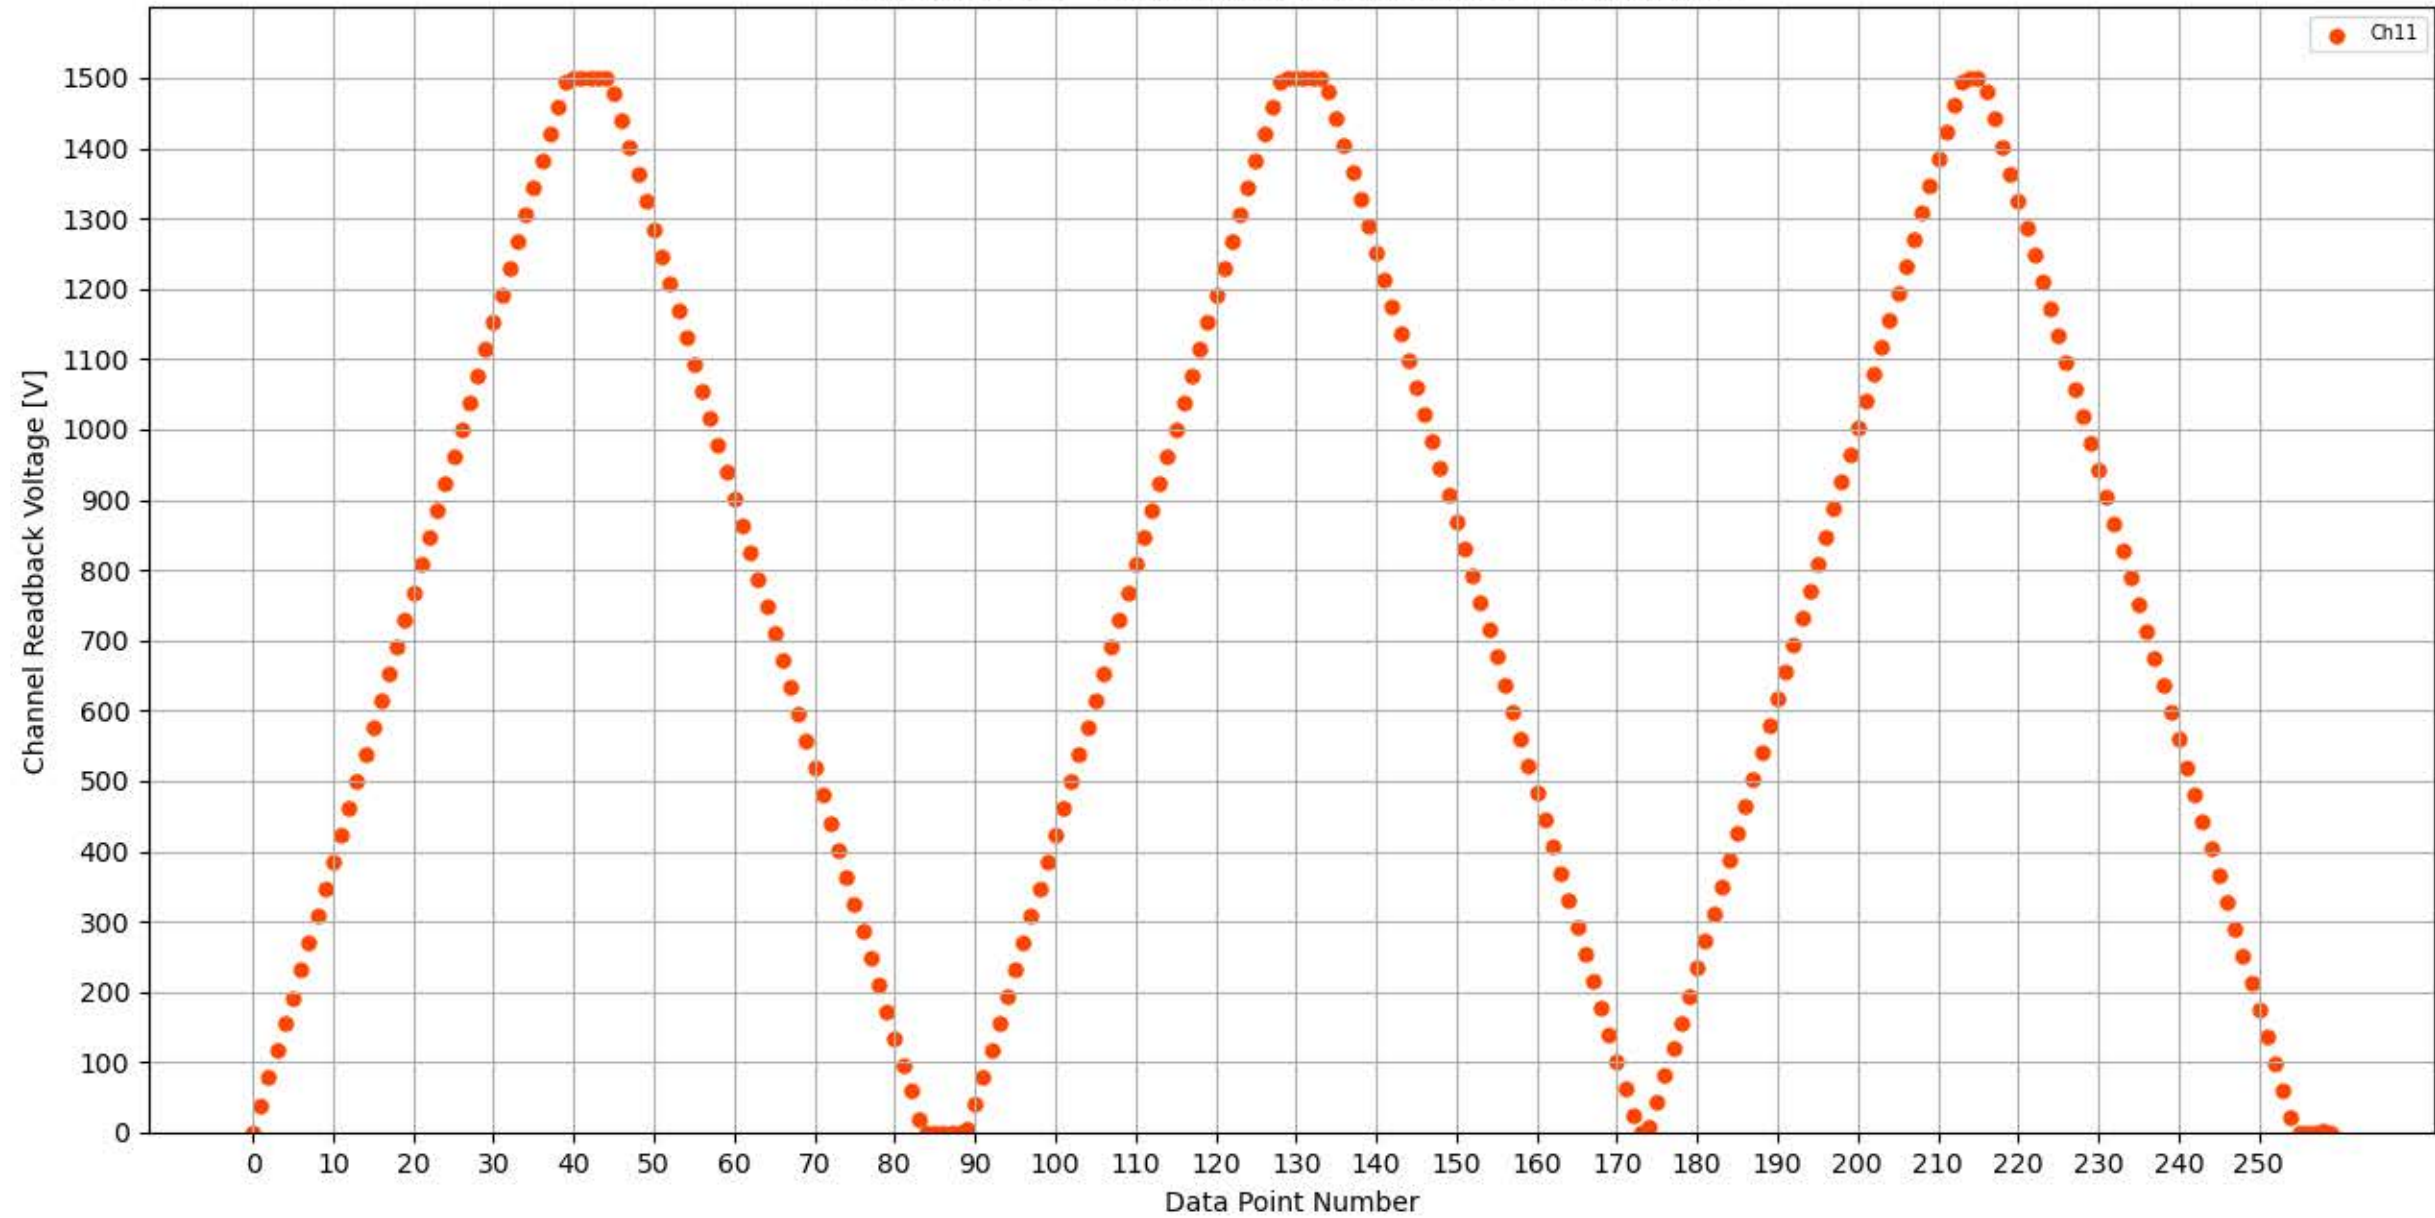

Voltage Ramp Test (Python) Bd #262, Slot #11, Ch #8

Voltage Ramp Test (Python) Bd #262, Slot #11, Ch #9

Voltage Ramp Test (Python) Bd #262, Slot #11, Ch #10

Voltage Ramp Test (Python) Bd #262, Slot #11, Ch #11