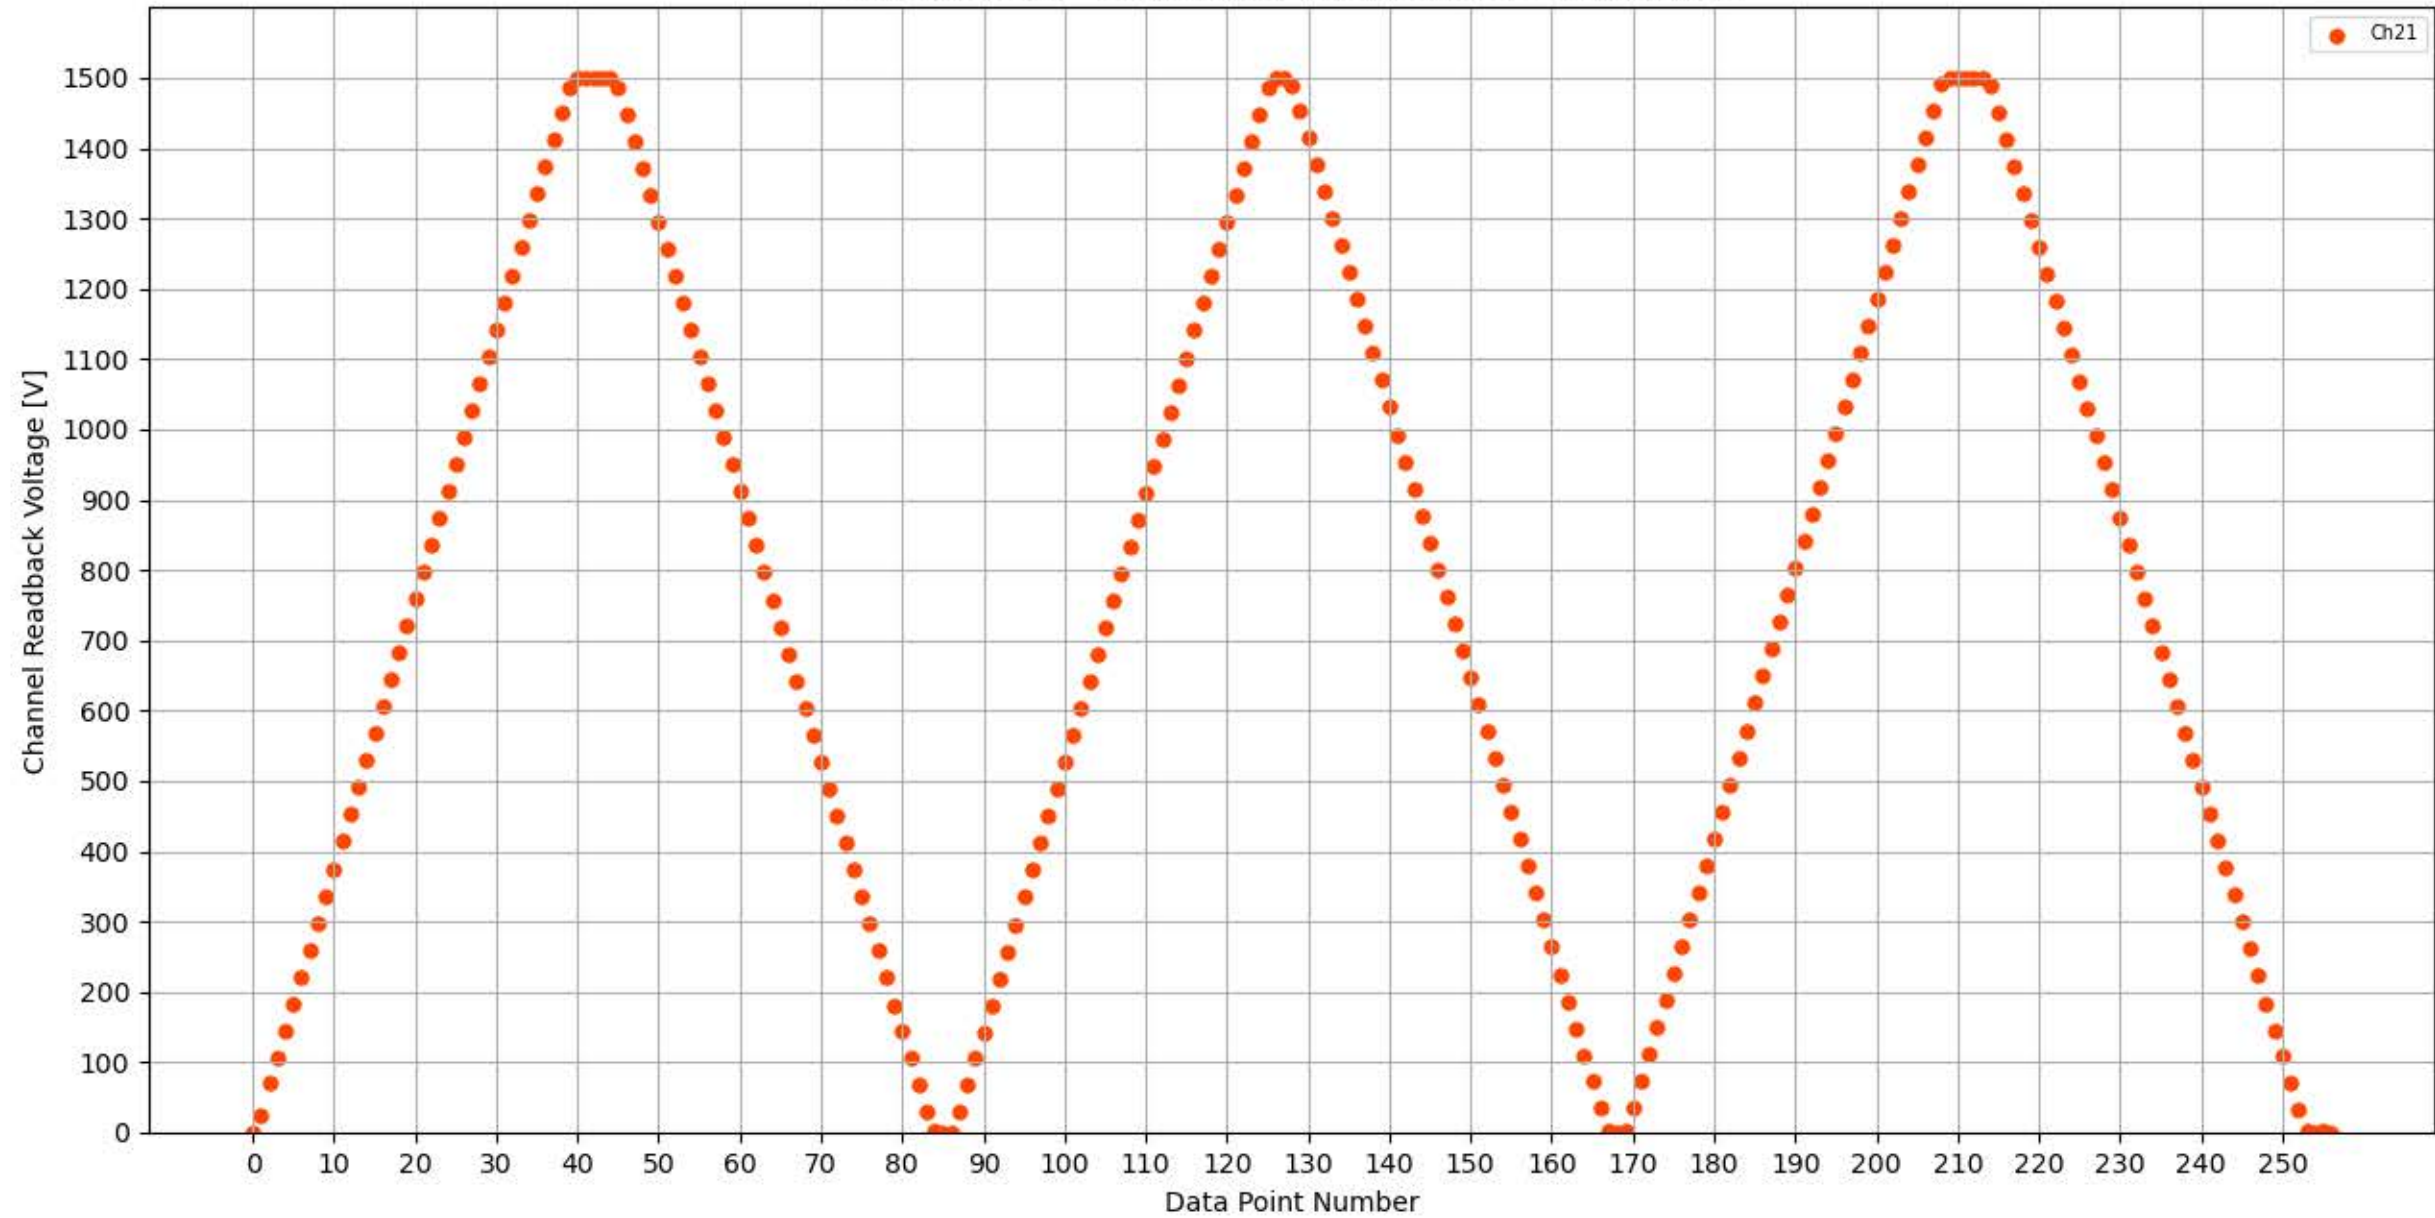

Voltage Ramp Test (Python) Bd #262, Slot #11, Ch #22

Voltage Ramp Test (Python) Bd #262, Slot #11, Ch #21