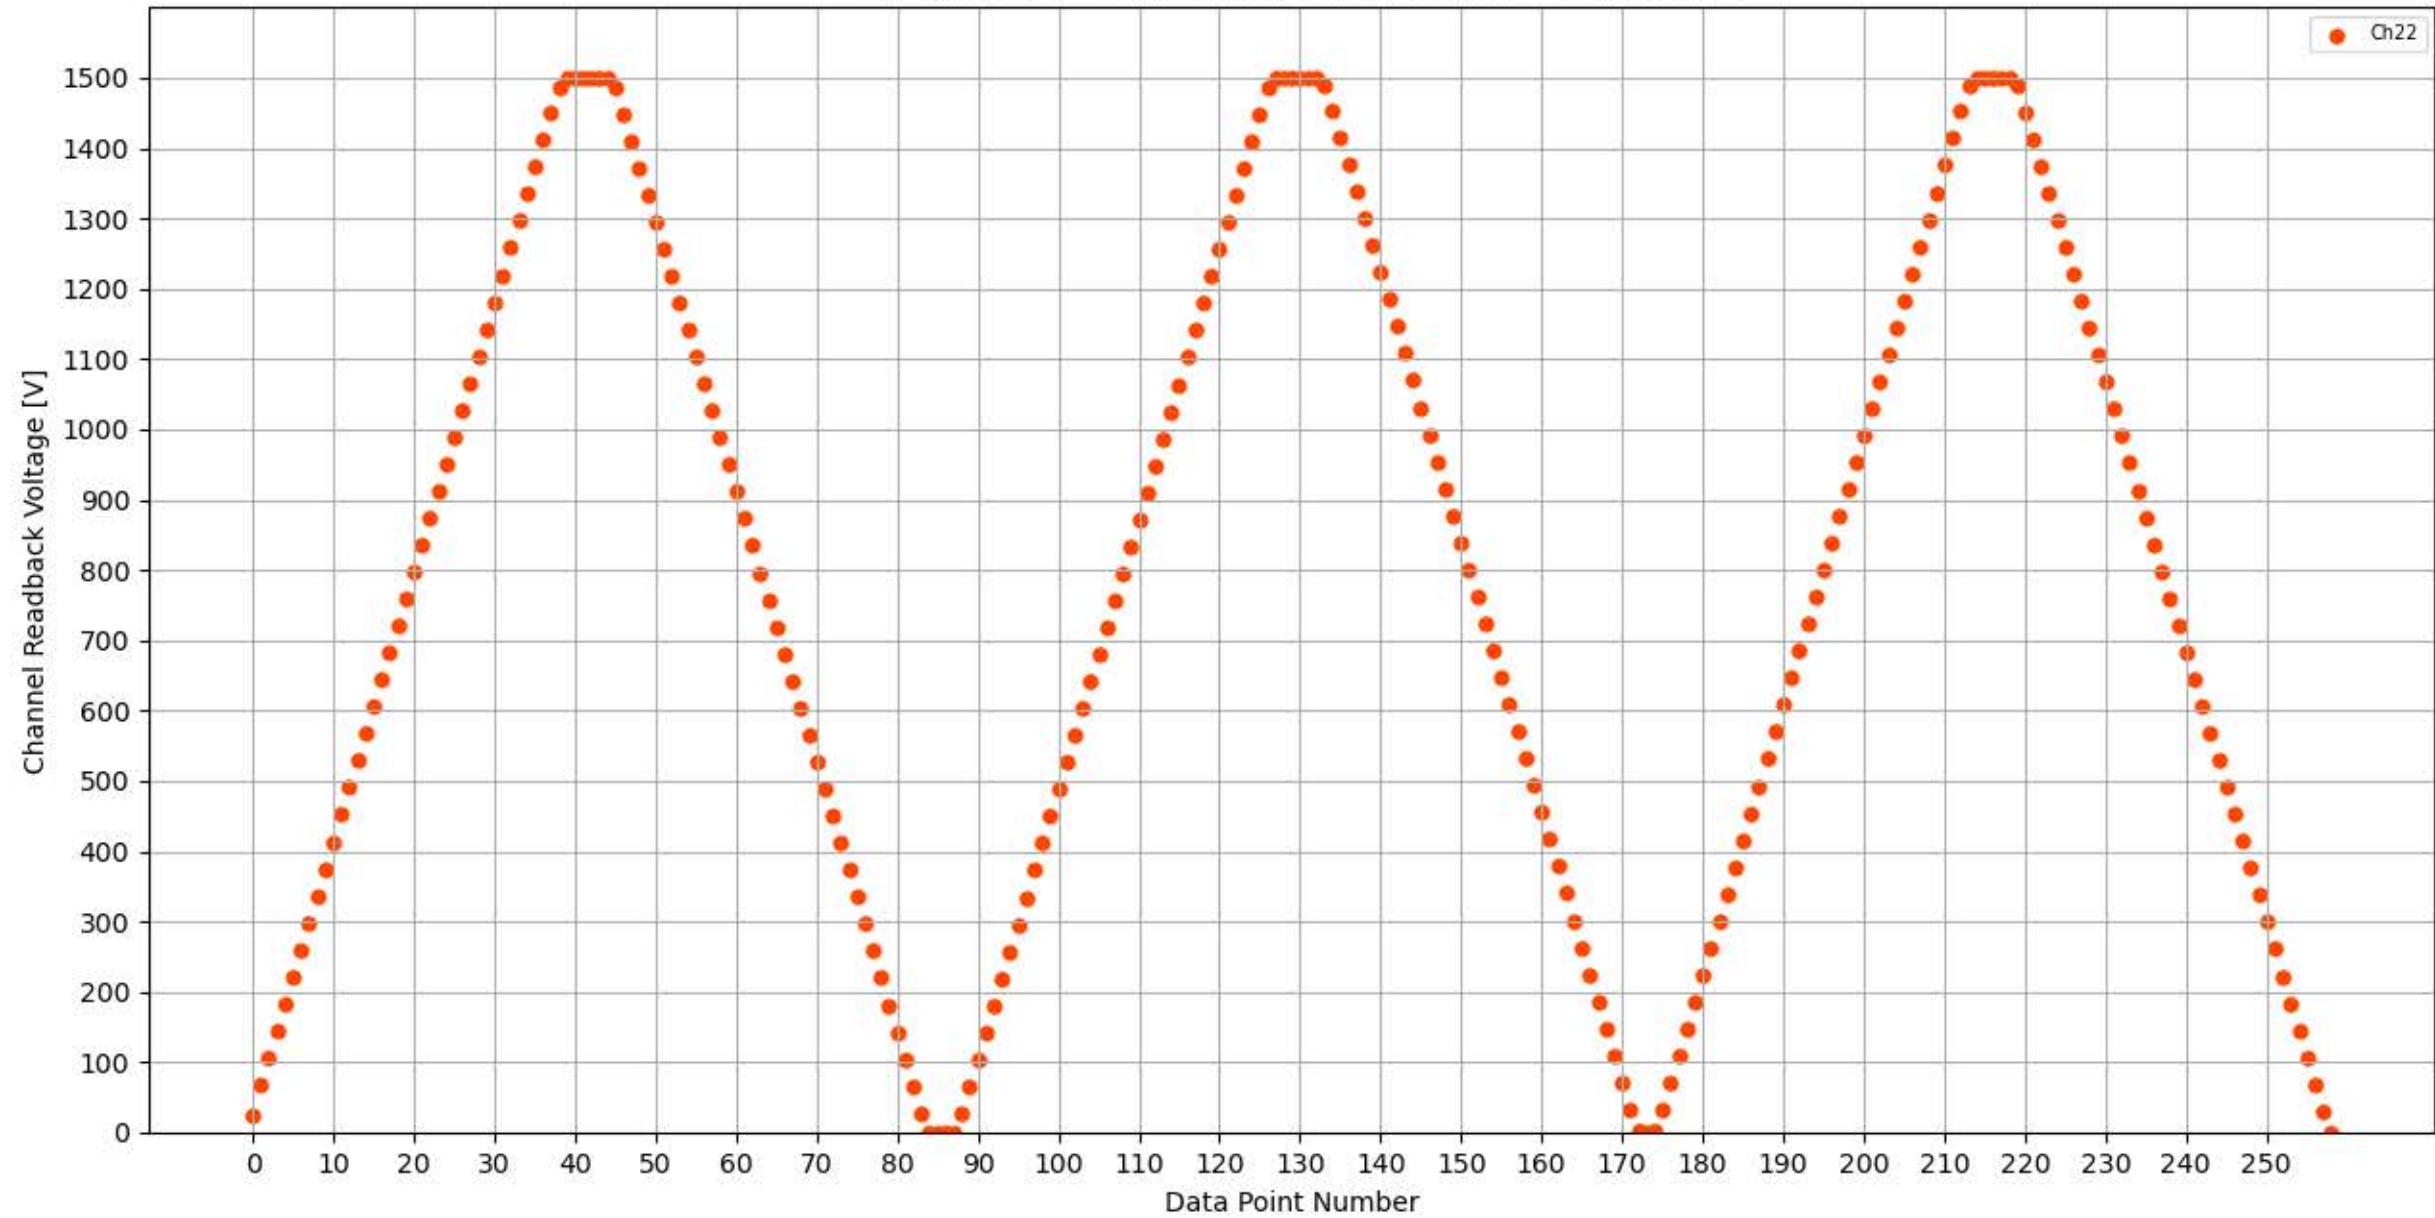

Voltage Ramp Test (Python) Bd #262, Slot #11, Ch #23

Voltage Ramp Test (Python) Bd #262, Slot #11, Ch #22