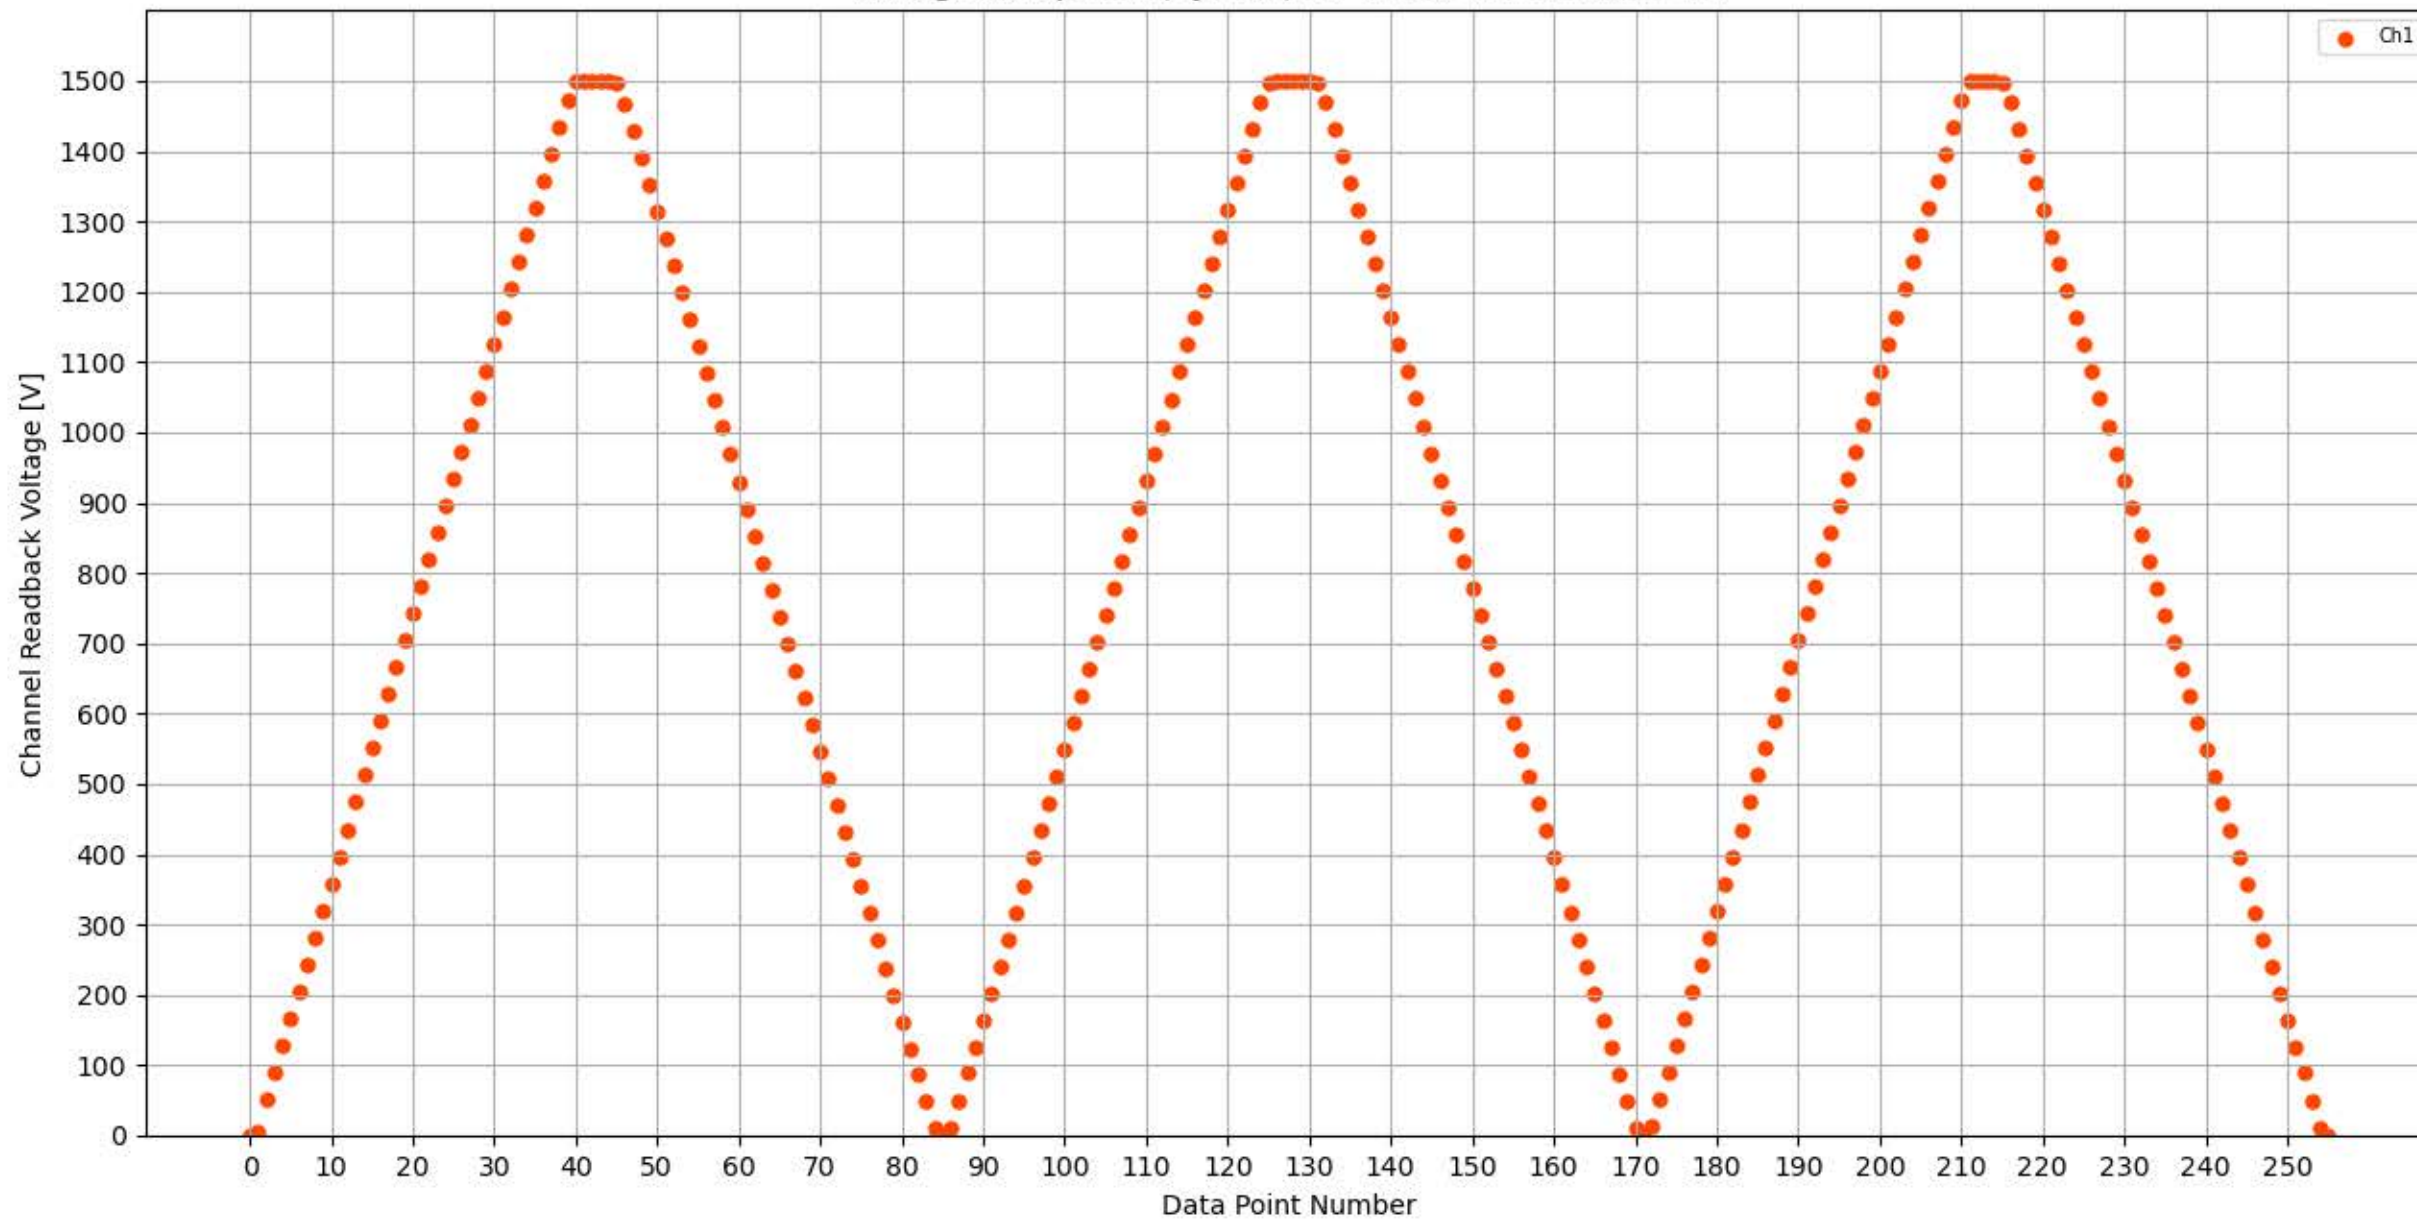

Voltage Ramp Test (Python) Bd #262, Slot #11, Ch #0

Voltage Ramp Test (Python) Bd #262, Slot #11, Ch #1

Voltage Ramp Test (Python) Bd #262, Slot #11, Ch #2

Voltage Ramp Test (Python) Bd #262, Slot #11, Ch #3