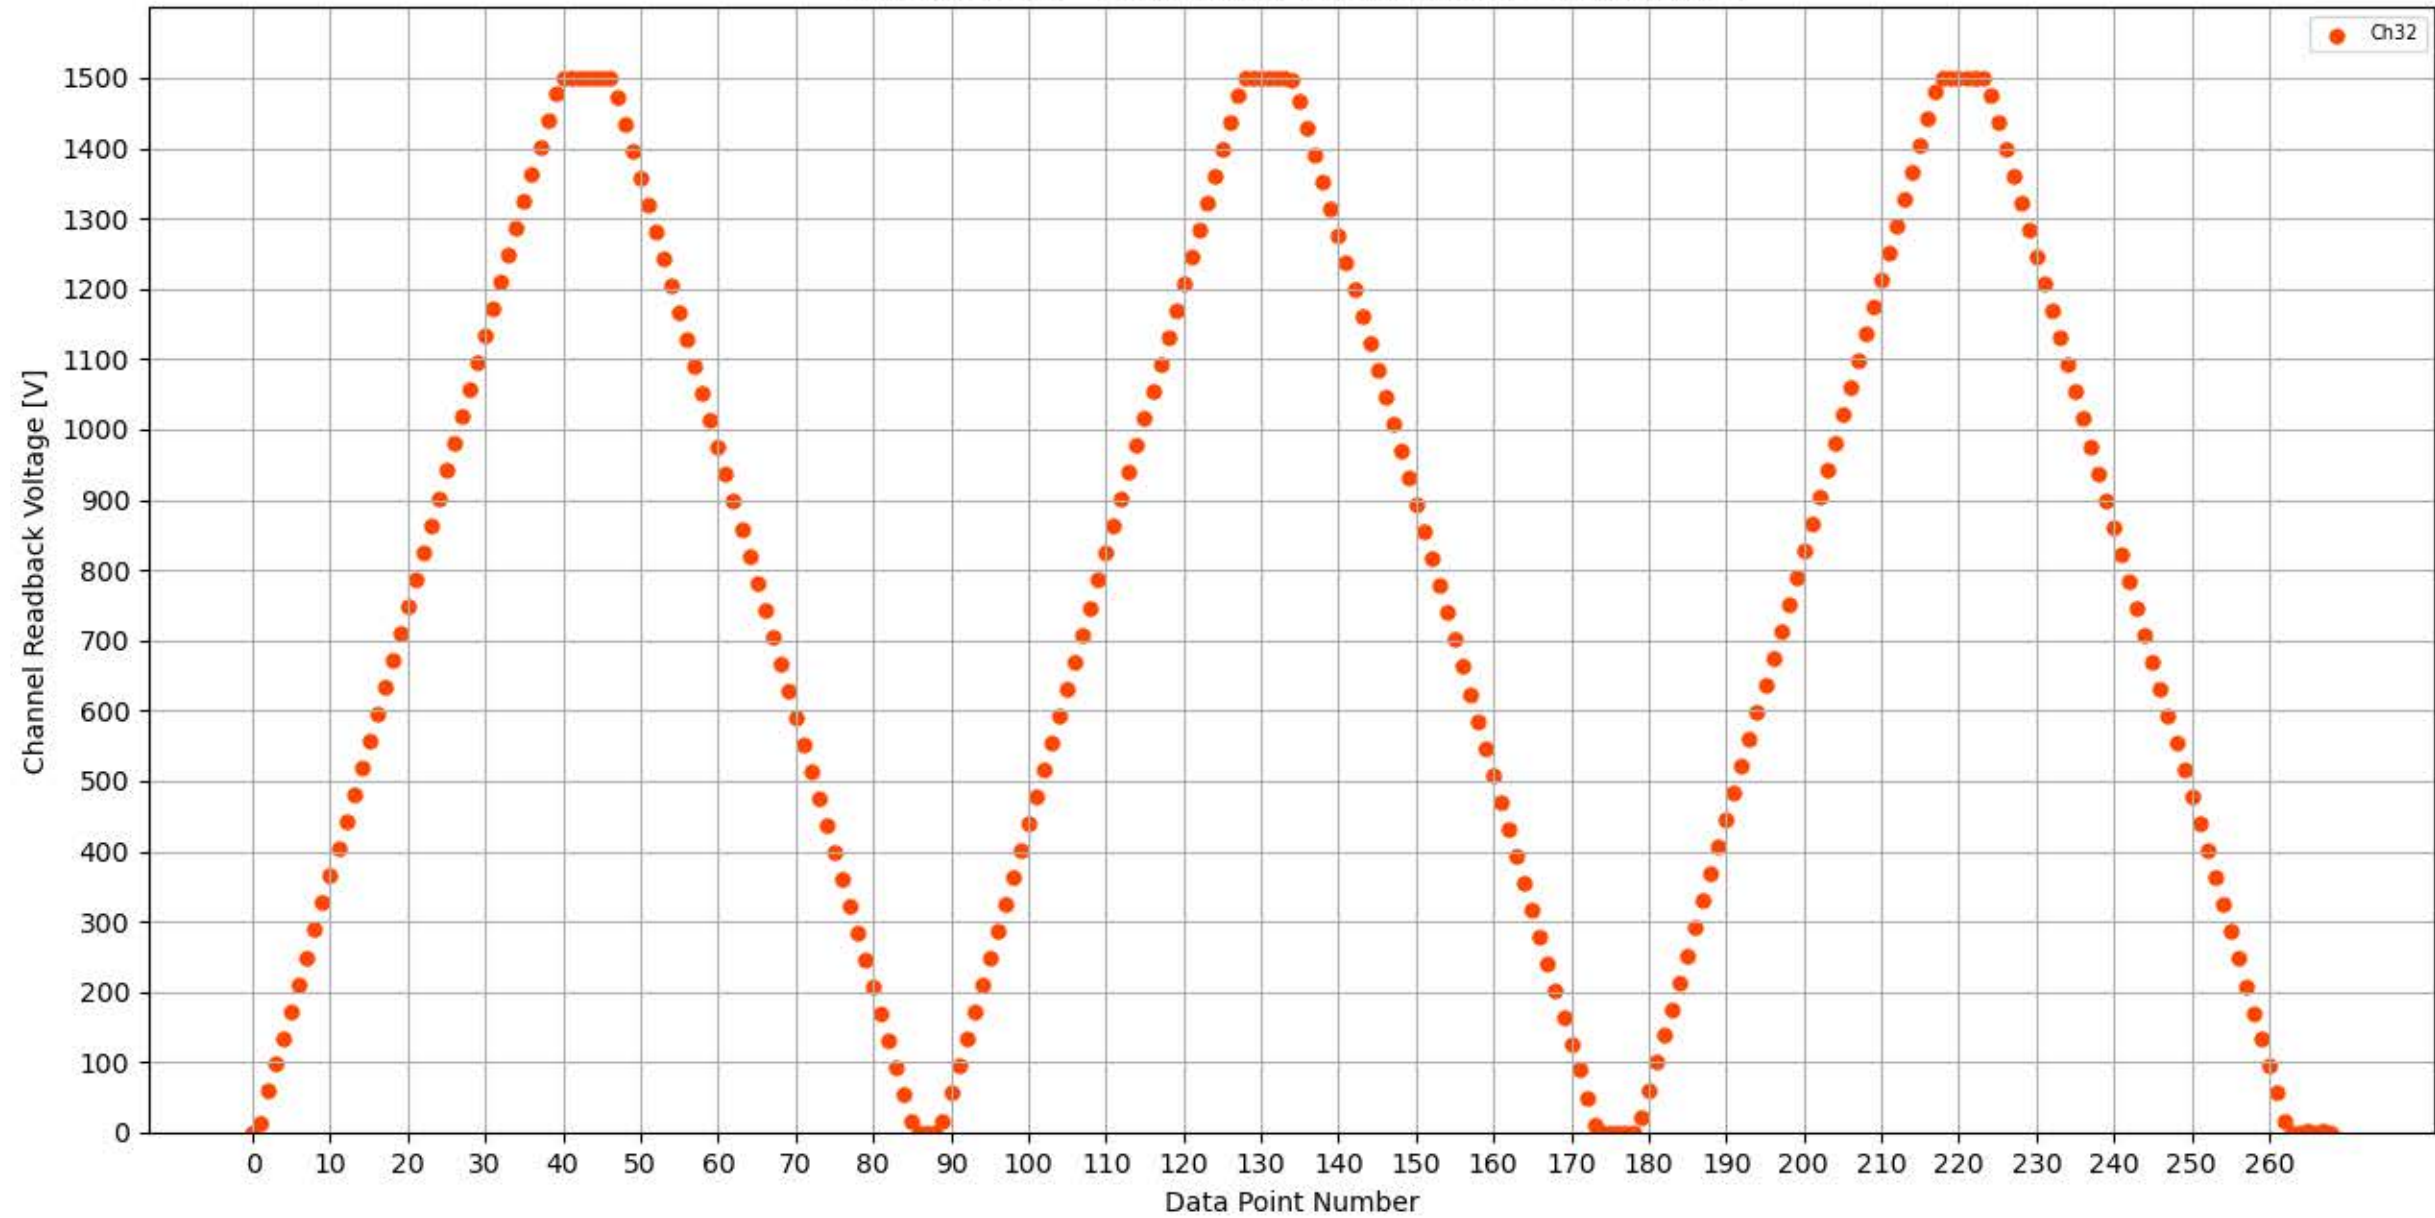

Voltage Ramp Test (Python) Bd #262, Slot #11, Ch #33

Voltage Ramp Test (Python) Bd #262, Slot #11, Ch #32