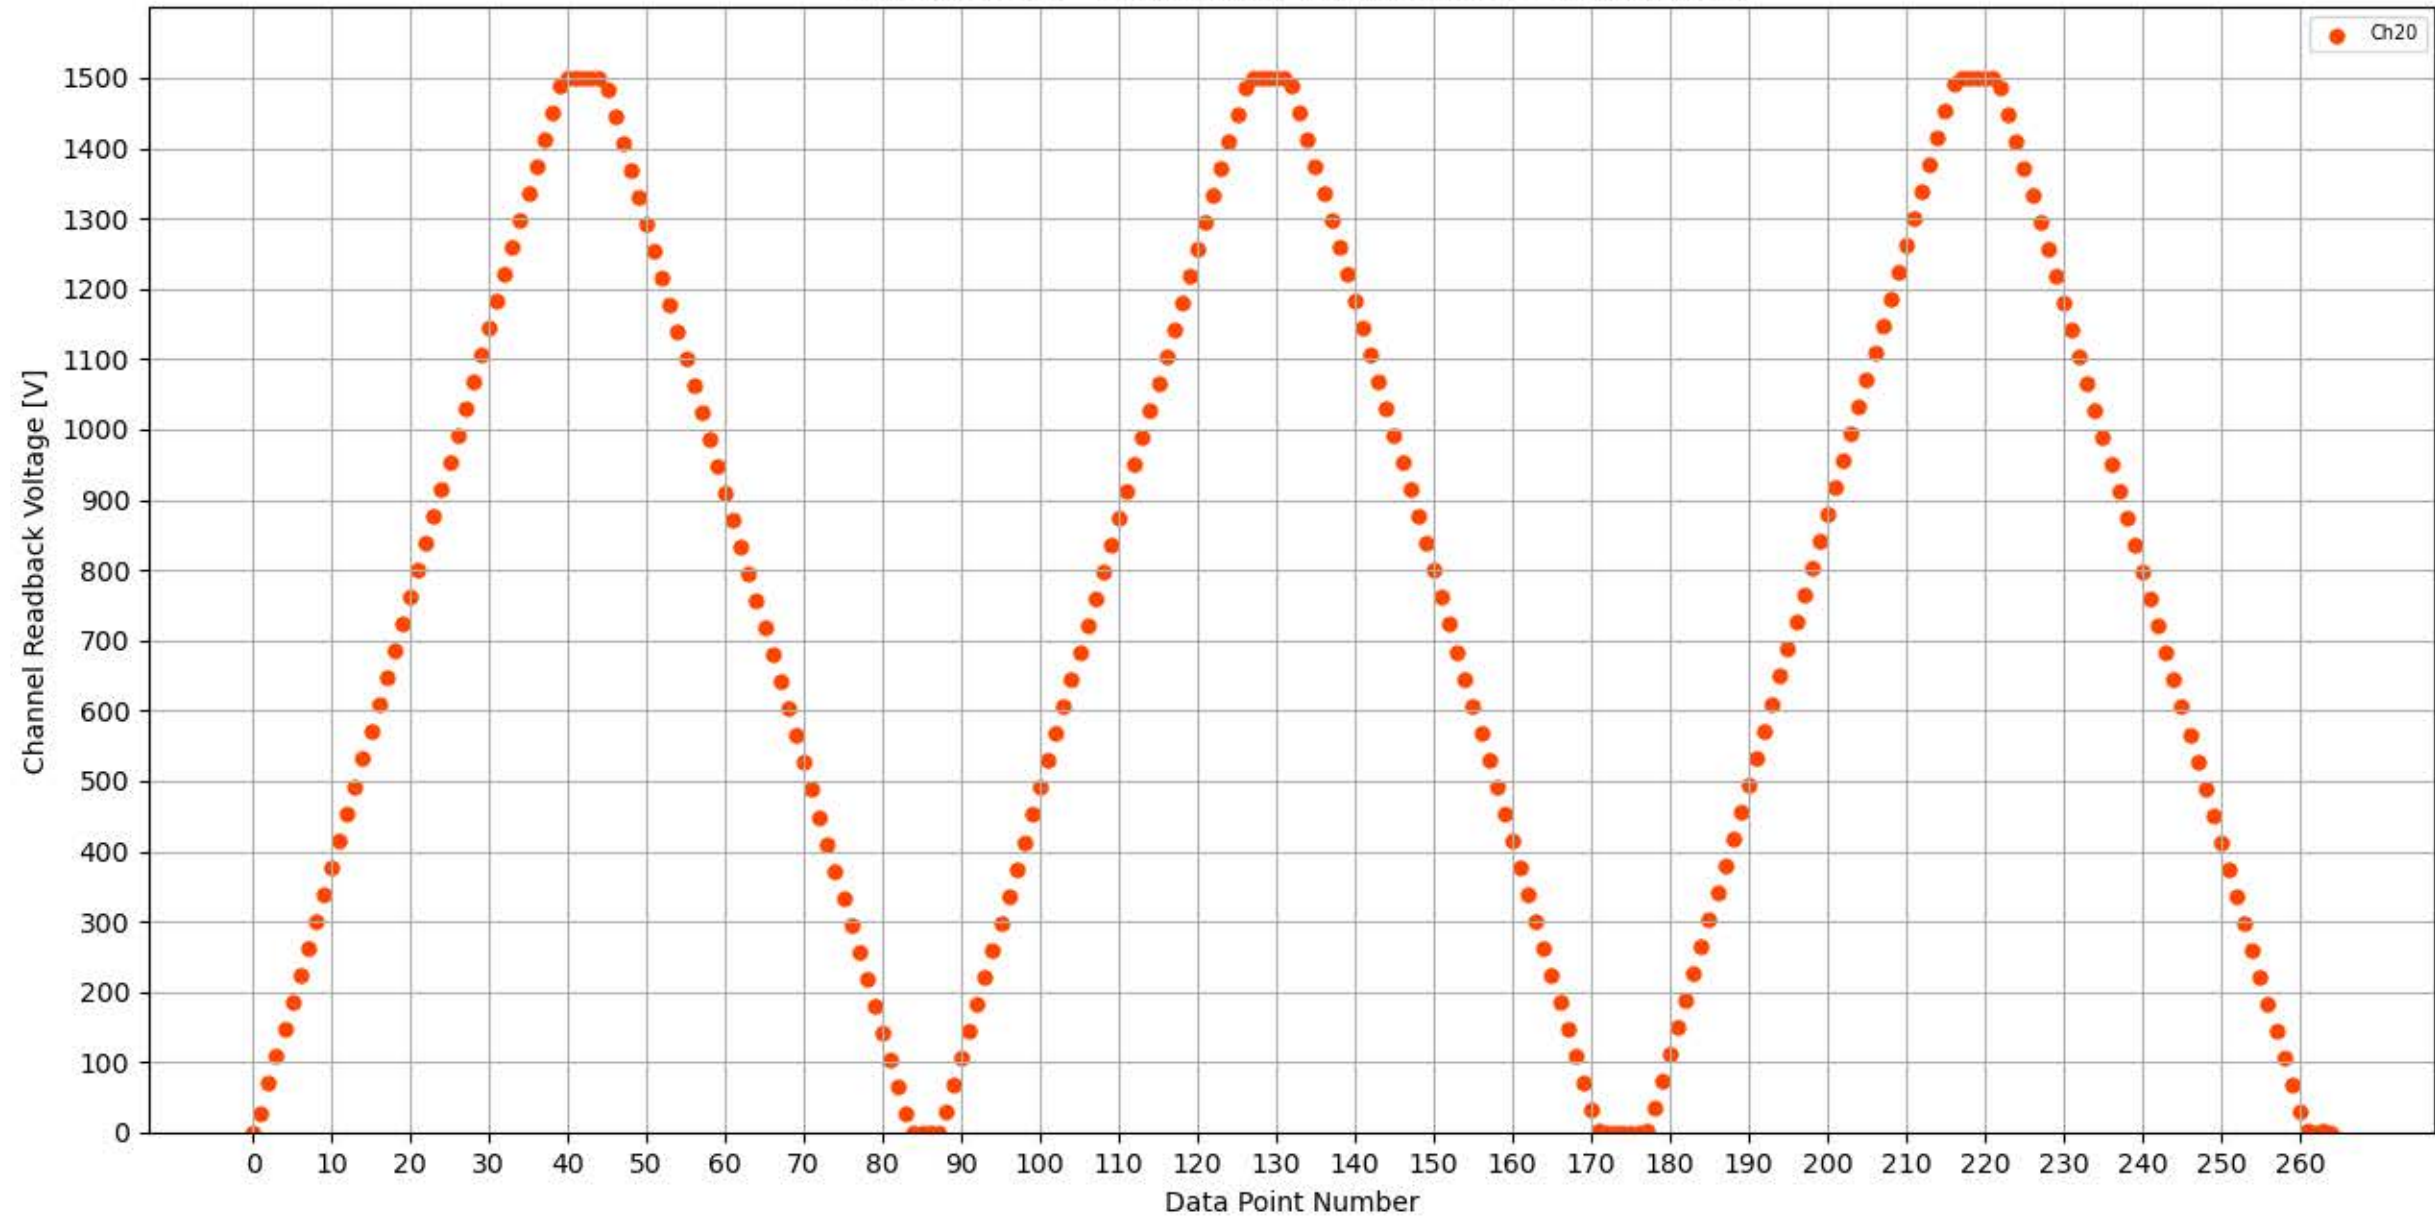

Voltage Ramp Test (Python) Bd #262, Slot #11, Ch #21

Voltage Ramp Test (Python) Bd #262, Slot #11, Ch #20