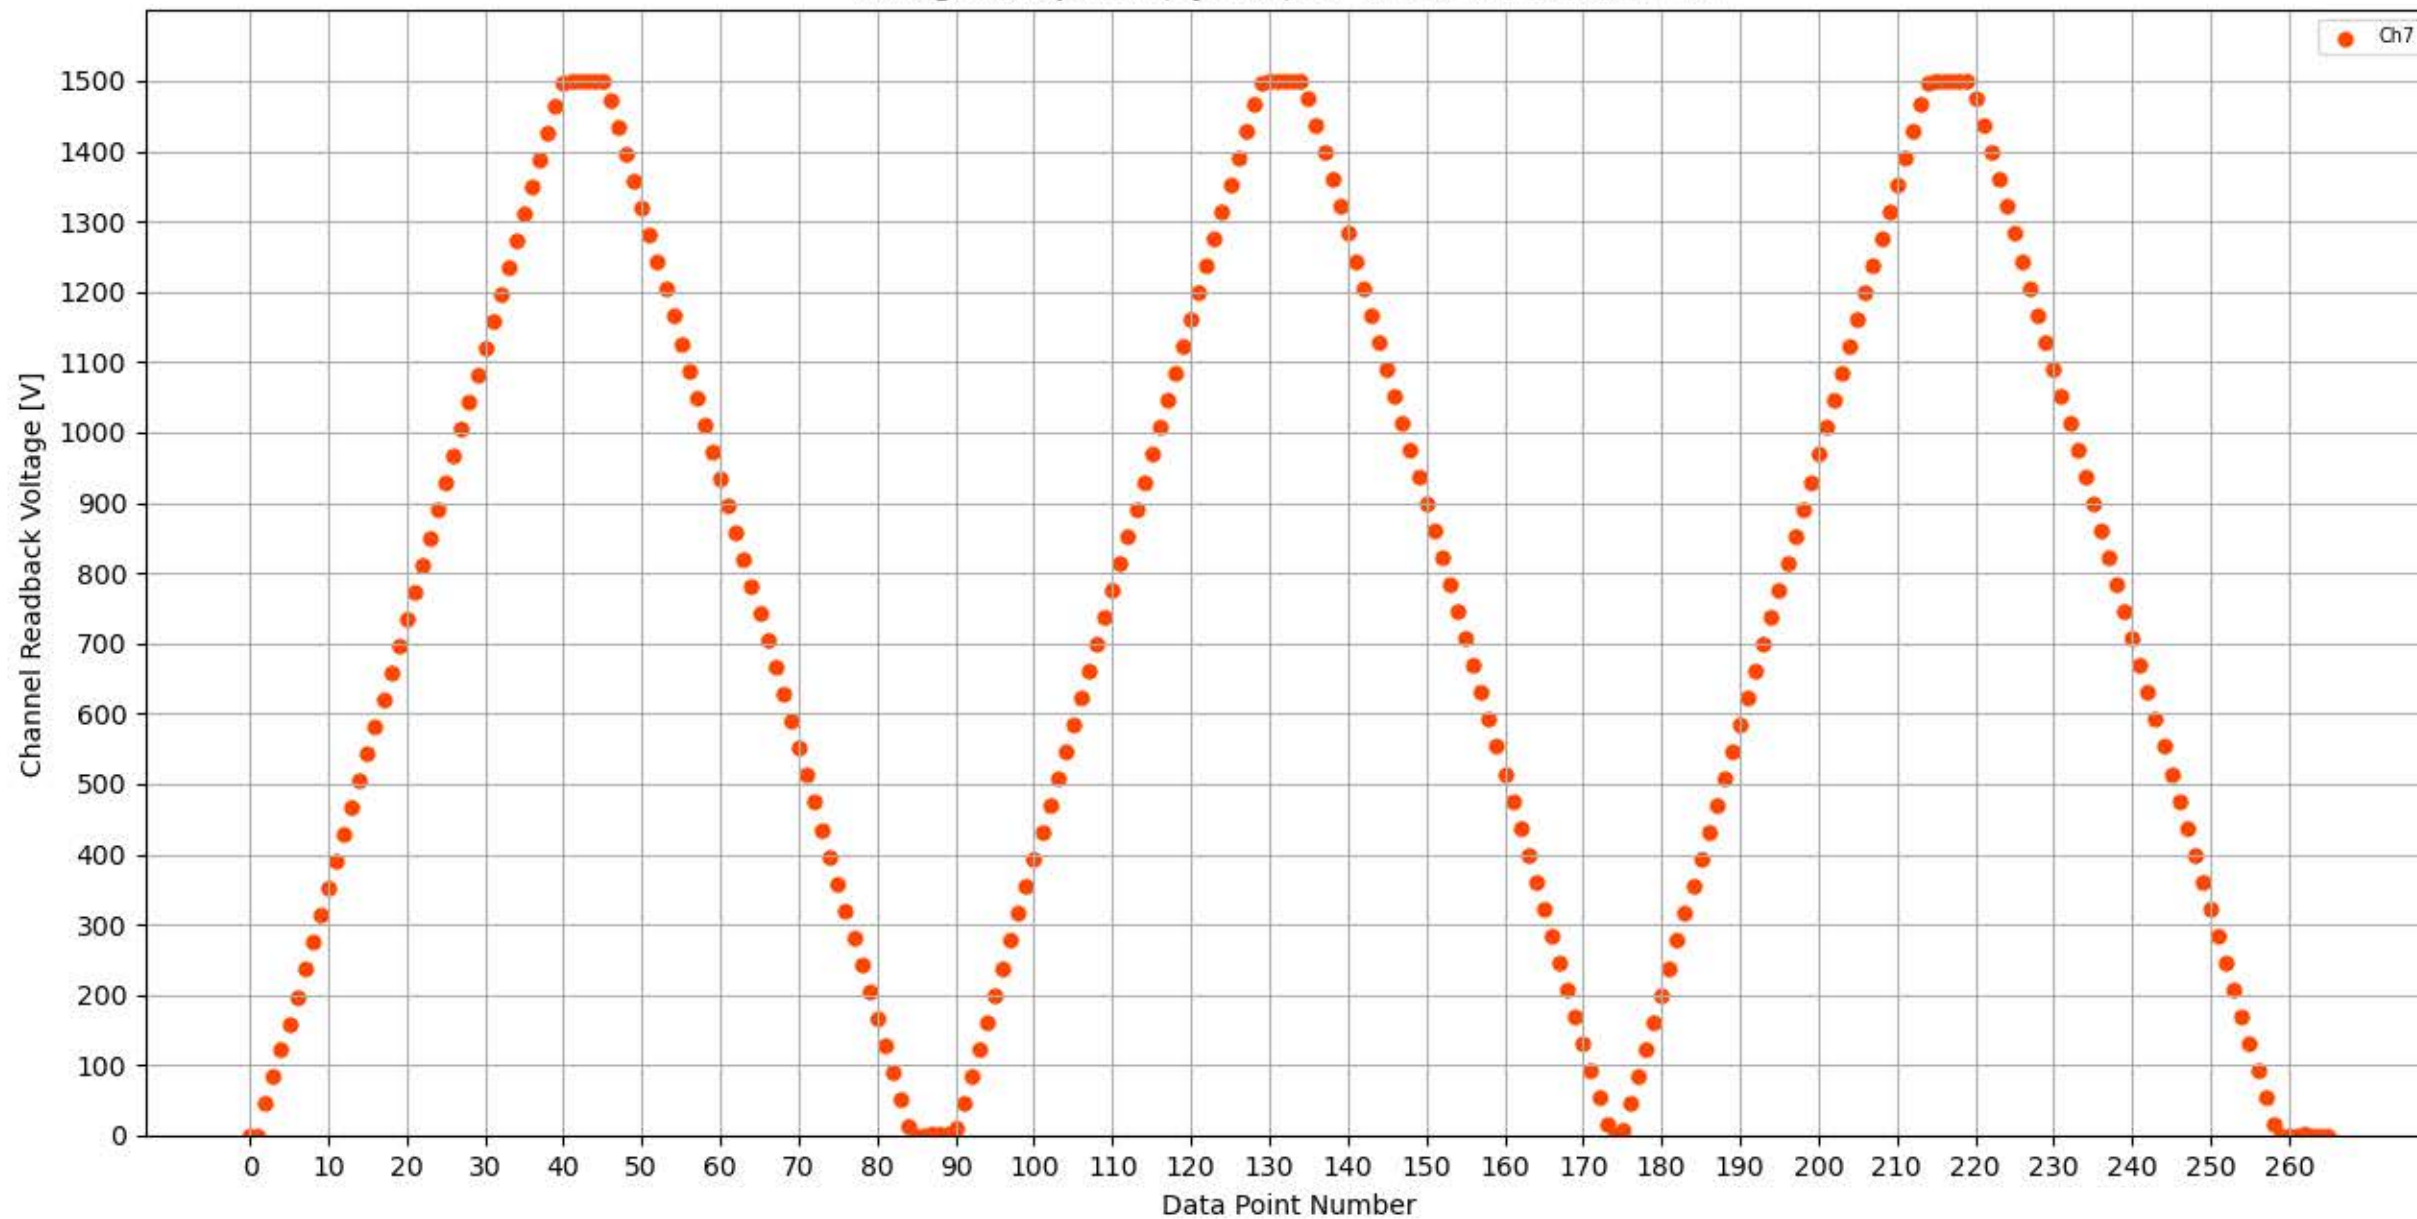

Voltage Ramp Test (Python) Bd #262, Slot #11, Ch #4

Voltage Ramp Test (Python) Bd #262, Slot #11, Ch #5

Voltage Ramp Test (Python) Bd #262, Slot #11, Ch #6

Voltage Ramp Test (Python) Bd #262, Slot #11, Ch #7