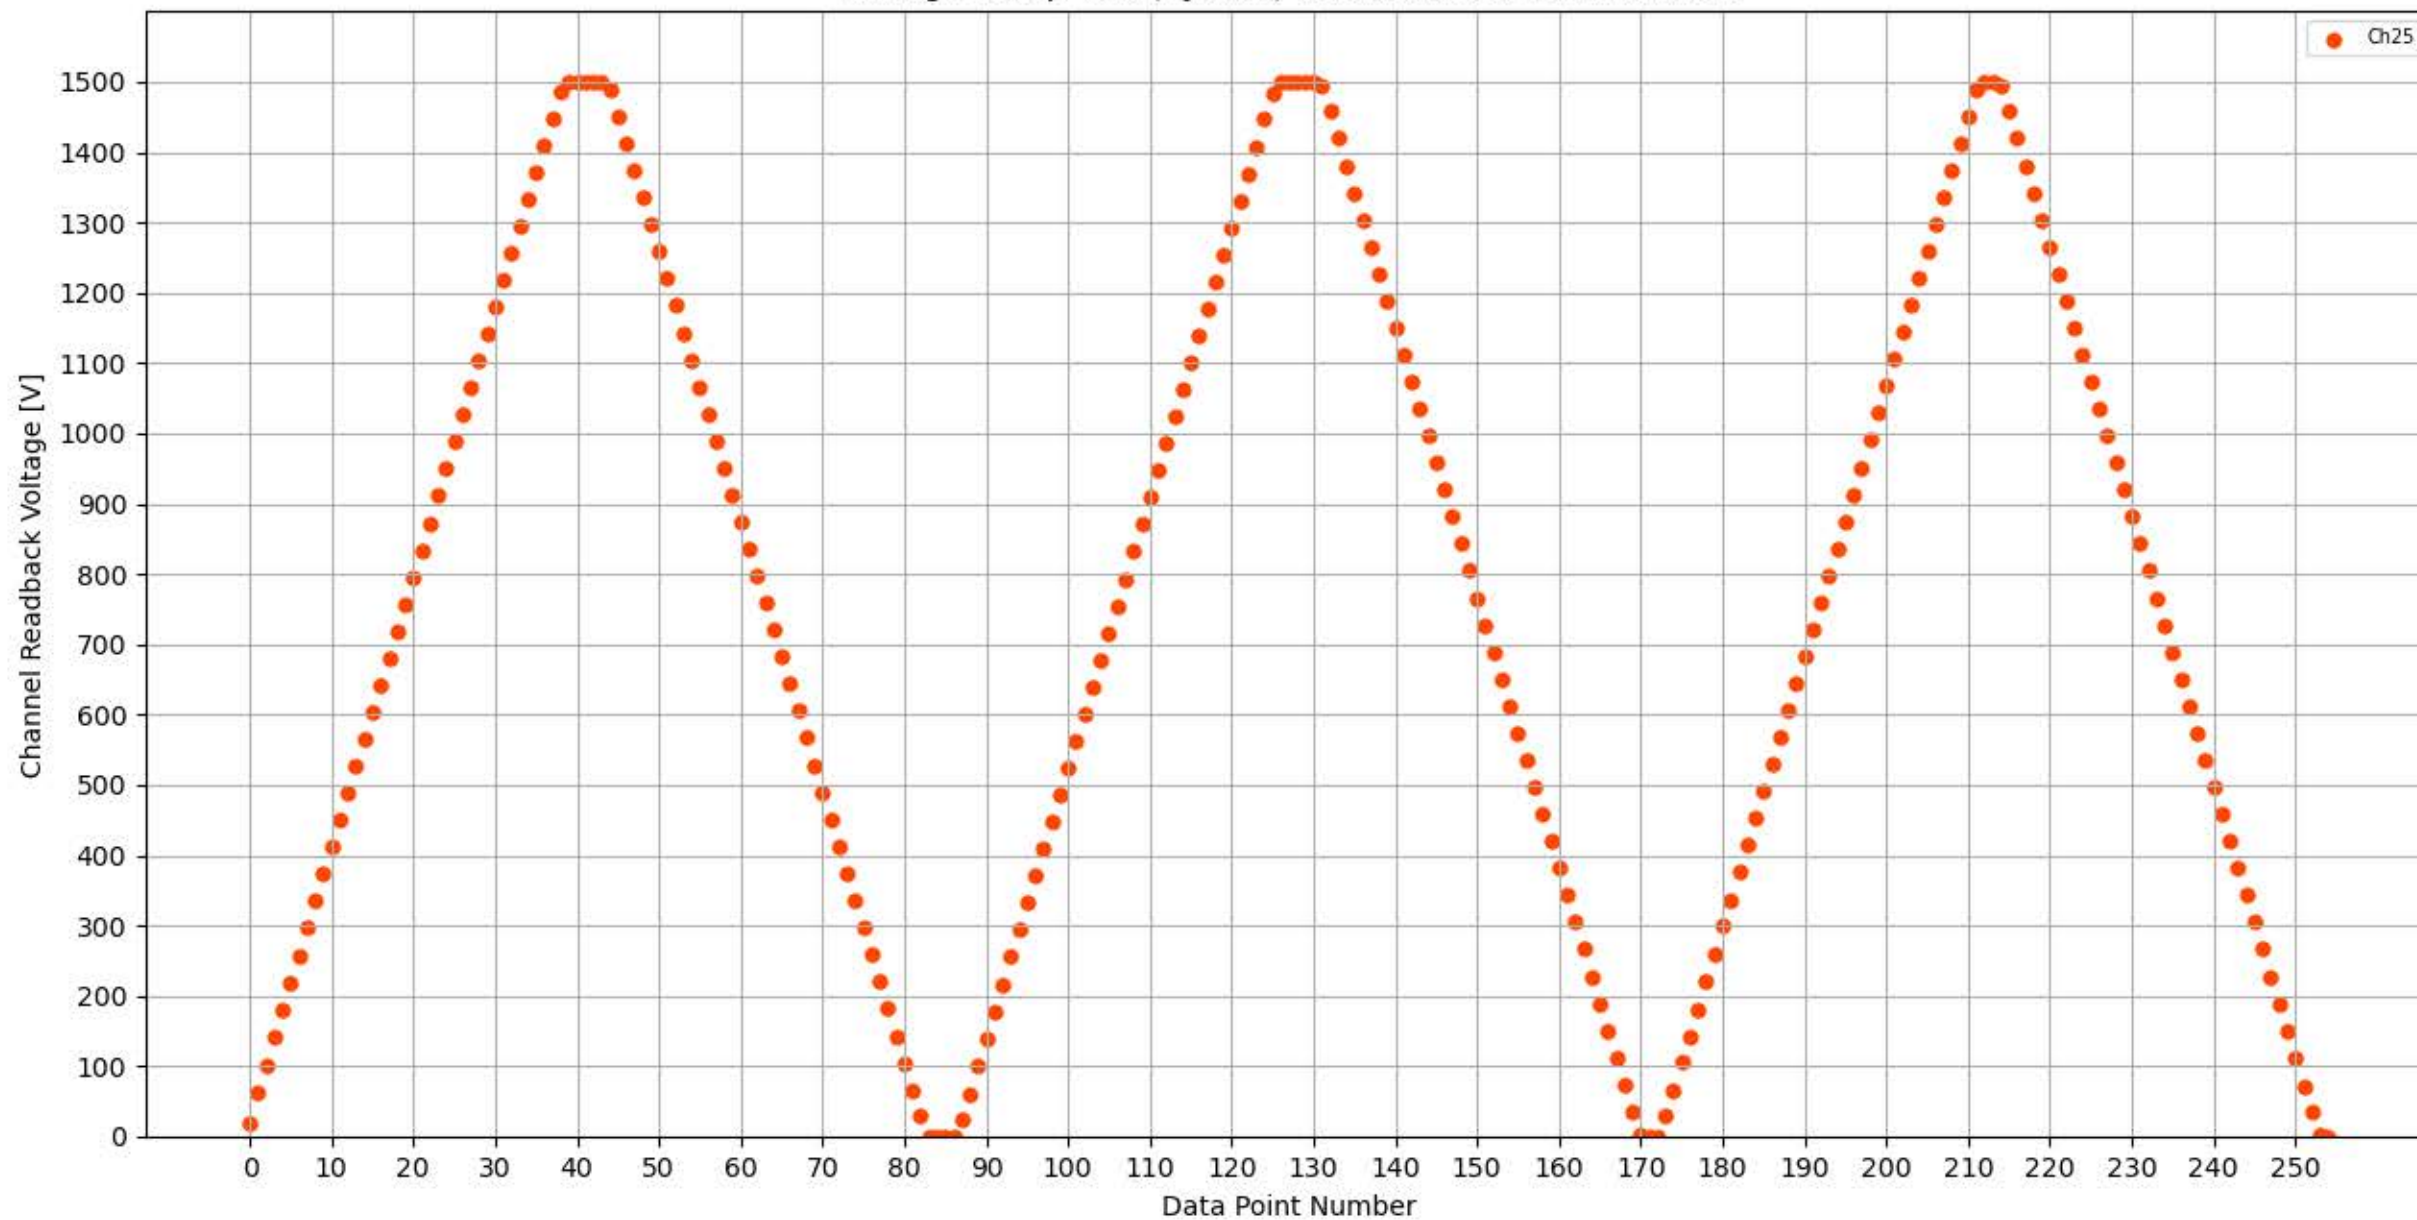

Voltage Ramp Test (Python) Bd #262, Slot #11, Ch #26

Voltage Ramp Test (Python) Bd #262, Slot #11, Ch #25