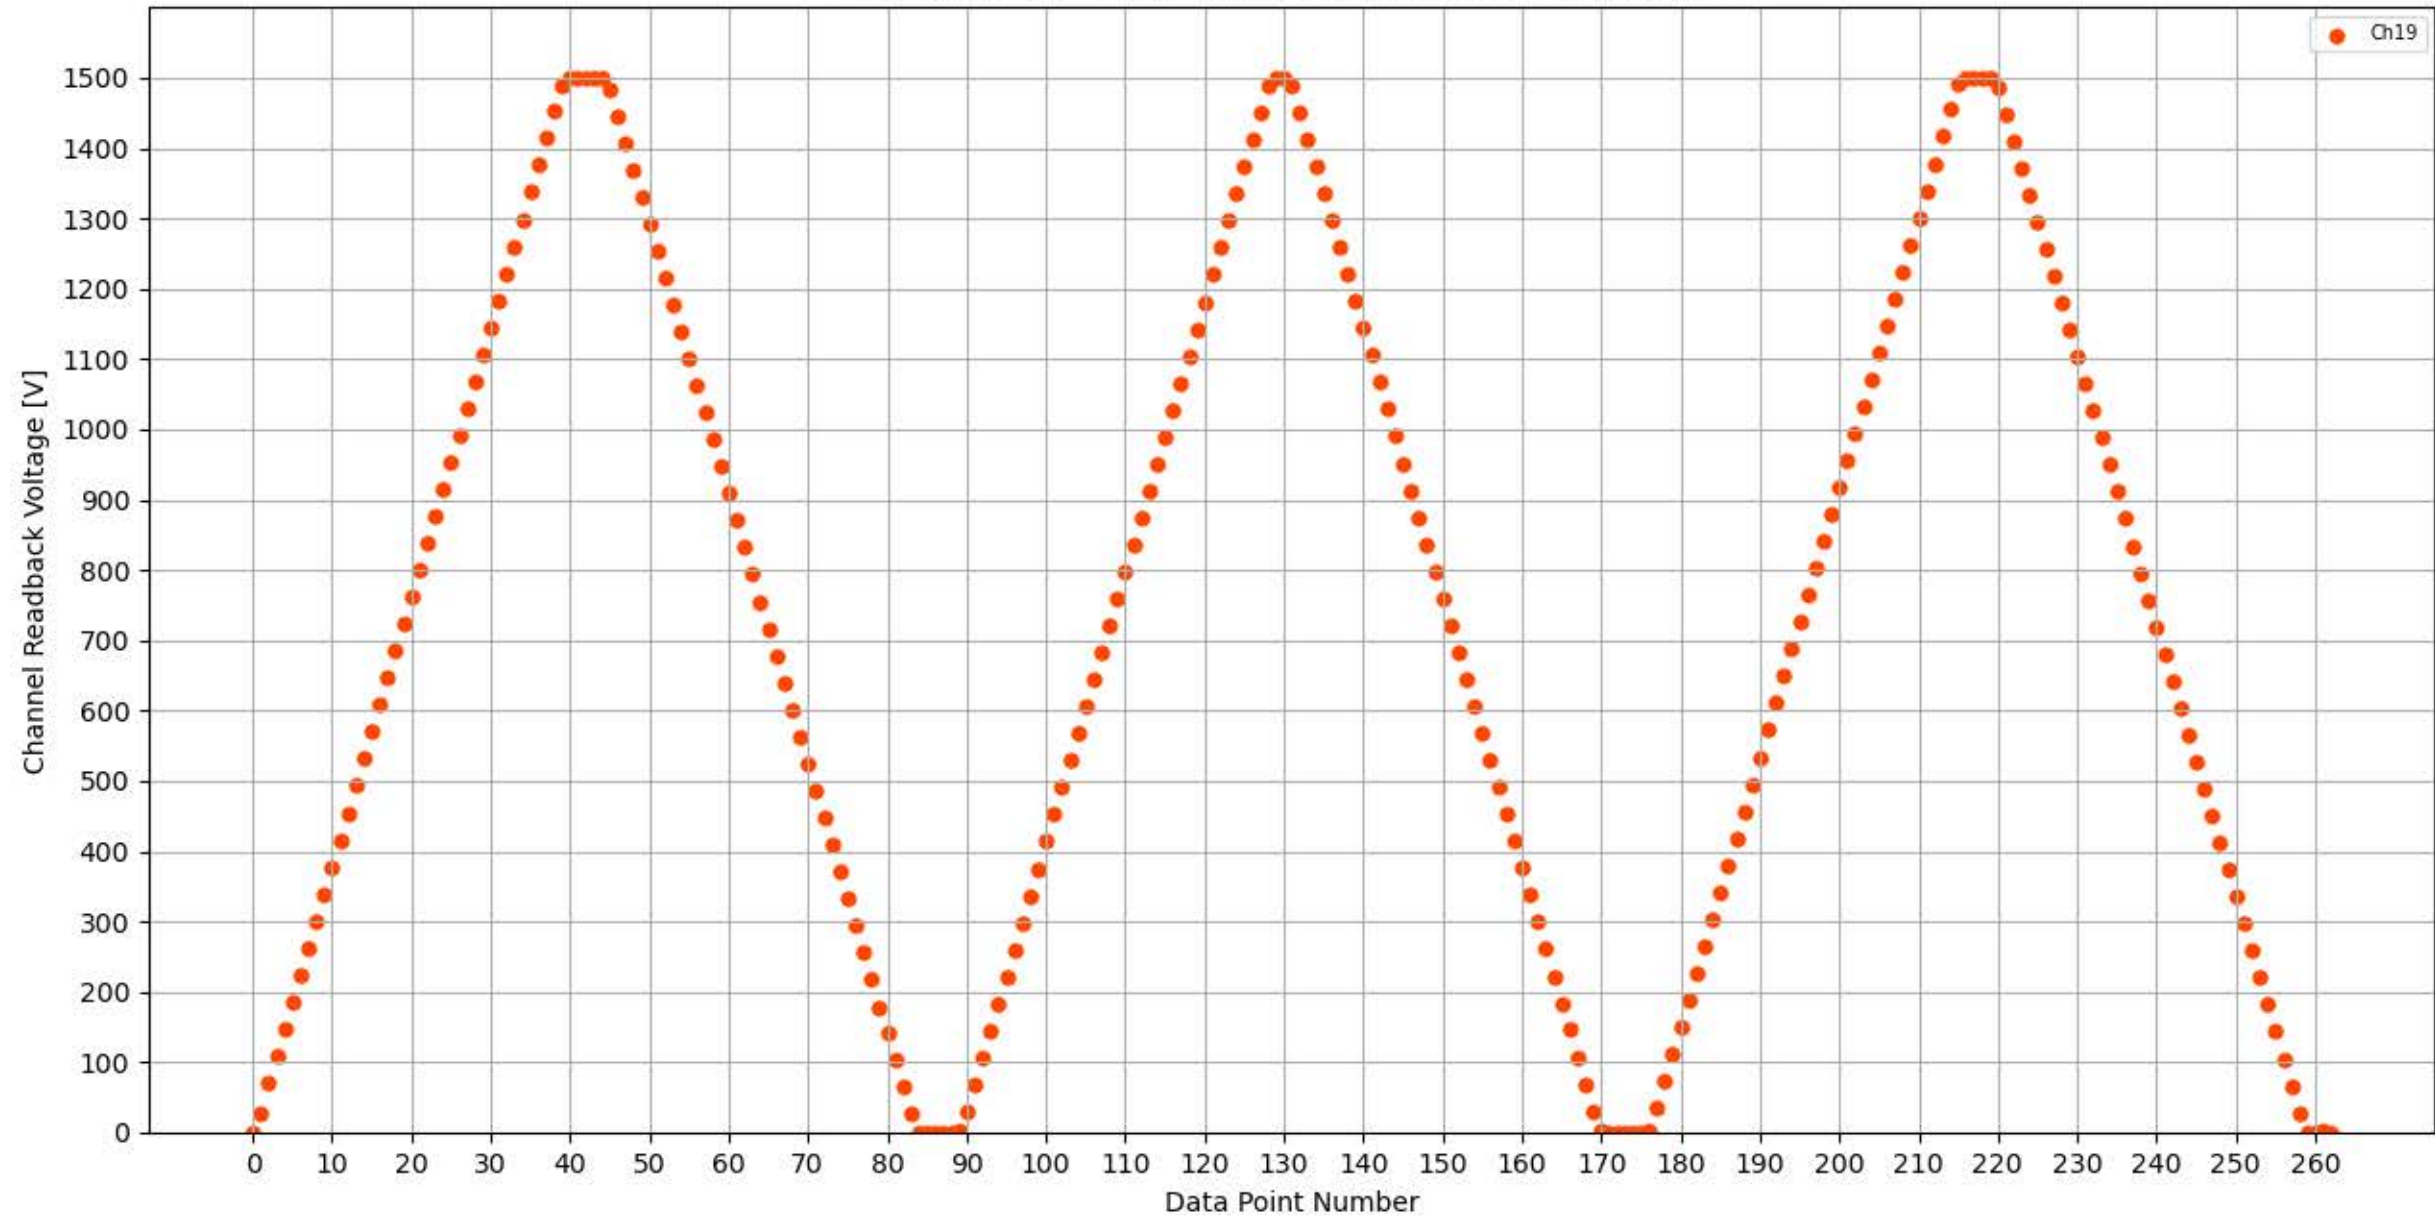

Voltage Ramp Test (Python) Bd #262, Slot #11, Ch #16

Voltage Ramp Test (Python) Bd #262, Slot #11, Ch #17

Voltage Ramp Test (Python) Bd #262, Slot #11, Ch #18

Voltage Ramp Test (Python) Bd #262, Slot #11, Ch #19